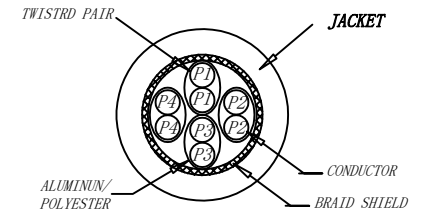

3P Certified CAT.6A S/FTP 26AWG LSZH 500MHz ISO/IEC 11801 Class Ea Channel Link 100% tested &EN 50173-1 & ANSI/TIA-568-C.2 www.Synergy21.de **CE**

WIRING DIAGRAM

MATERIAL LIST:

③	OVER MOLD	PVC 75A	8PCS	
②	PLUG	POLYCARBONATE RJ45 8P8C PIN GOLD PLATED 3U", LONG BODY, TRANSPARENT BLUE	2PCS	
①	CABLE	S/FTP CAT.6A 26AWG (BC+AL-FOIL)*4PAIR+Braid(AL-MG ) LSZH OD:6.2±0.2MM	1PCS	
NO.	PARTS NAME	SPECIFICATION STANDARD	QT' Y	REMARK

NOTE:

- ELECTRICAL TEST:
  - 100% OPEN SHORT, MISS WIRE TEST
  - INSULATION RESISTANCE:DC 300V 10M Ohm;
  - CONTACTOR RESISTANCE:1 OHM per meter
- FLUKE TEST LIMIT:ISO11801 Channel Class EA
- Operating temperature:-20°C ~ + 75°C
- ROHS 3.0 AND REACH COMPLIANT
- Support PoE/PoE+/PoE++
- Packing:Synergy21 PE Bag+Label
- Minimum of the bending radius is 60mm
- Flame retardant (IEC60332-1-2)
  - Low smoke(IEC 61034)
  - Halogen free(IEC 60754-2)

SYNERGY 21

Hasia		change "ROSH 2.0" to "ROSH 3.0"	2022-02-25	A9						
		Add IEC60332-1-2	2021-01-23	A8						
		Change the spray word	2021-01-08	A7						
		Change the spray word	2019-11-14	A6						
		Increase the minimum bend radius	2018-09-05	A5						
		CHANGE PACKING AND BOX MARK	2018-03-09	A4						
		CHANGE SPRAY WORD	2017-07-07	A3	CUSTOMER		ITEM NO.	See The Chart		
		ADD POE Information	2017-02-06	A2	PRODUCT NAME	CAT.6A S/FTP 26AWG LSZH PATCH CORD	manufacture country:	CHINA	UNIT	MM
		ADD "CE" AMRK IN THE PRINT,CHANGE OD 6.5MM TO 6.2MM	2016-01-11	A1	DRAWNBY	CHECKBY	APPROVE	DATE		
BY	CHK	REVISION RECORD MODIFICATIONS	DATE	REV.	SYNERGY 21	SYNERGY 21	SYNERGY 21	2016-01-08		

## SYNERGY 21

		CUSTOMER		ITEM NO.		See The Chart	
		PRODUCT NAME		CAT. 6A S/FTP PATCH CORD		manufacture country:	
		NEW		2015-01-20		CHINA	
		A		DRAWNBY		CHECKBY	
		DATE		REV.		APPROVE	
BY		CHK		SYNERGY 21		DATE	
		REVISION RECORD MODIFICATIONS		SYNERGY 21		2016-01-08	
				SYNERGY 21		SYNERGY 21	