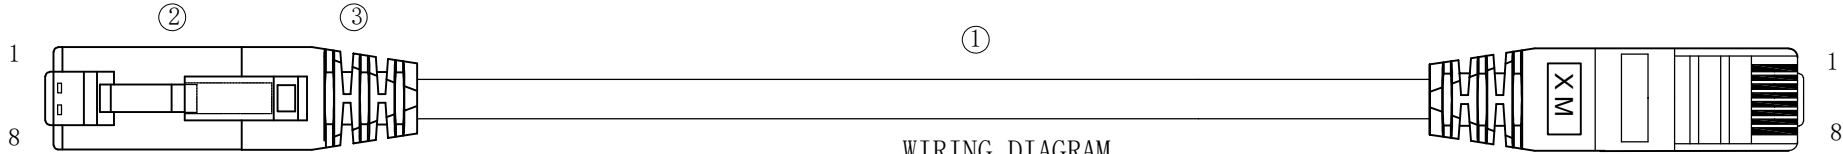

3P Certified CAT.6A S/FTP 26AWG LSZH 500MHz ISO/IEC 11801 Class Ea Channel Link 100% tested &EN 50173-1 & ANSI/TIA-568-C.2 www.Synergy21.de **CE**

WIRING DIAGRAM

MATERIAL LIST:

③	OVER MOLD	PVC 75A	8PCS	
②	PLUG	POLYCARBONATE RJ45 8P8C PIN GOLD PLATED 3U", LONG BODY, TRANSPARENT BLUE	2PCS	
①	CABLE	S/FTP CAT.6A 26AWG (BC+AL-FOIL)*4PAIR+Braid(AL-MG ) LSZH OD:6.2±0.2MM	1PCS	
NO.	PARTS NAME	SPECIFICATION STANDARD	QT' Y	REMARK

NOTE:

- ELECTRICAL TEST:
  - 100% OPEN SHORT, MISS WIRE TEST
  - INSULATION RESISTANCE:DC 300V 10M Ohm;
  - CONTACTOR RESISTANCE:1 OHM per meter
- FLUKE TEST LIMIT:ISO11801 Channel Class EA
- Operating temperature:-20°C ~ + 75°C
- ROHS 3.0 AND REACH COMPLIANT
- Support PoE/PoE+/PoE++
- Packing:Synergy21 PE Bag+Label
- Minimum of the bending radius is 60mm
- Flame retardant (IEC60332-1-2)
  - Low smoke(IEC 61034)
  - Halogen free(IEC 60754-2)