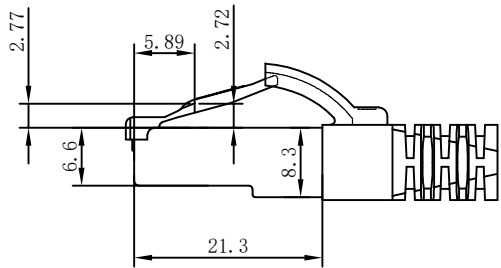

3P Certified CAT.6A S/FTP 26AWG LSZH 500MHz ISO/IEC 11801 Class Ea Channel Link 100% tested &EN 50173-1 & ANSI/TIA-568-C.2 www.Synergy21.de **CE**

WIRING DIAGRAM

MATERIAL LIST:

③	OVER MOLD	PVC 75A	8PCS	
②	PLUG	POLYCARBONATE RJ45 8P8C PIN GOLD PLATED 3U", LONG BODY, TRANSPARENT BLUE	2PCS	
①	CABLE	S/FTP CAT.6A 26AWG (BC+AL-FOIL)*4PAIR+Braid(AL-MG ) LSZH OD:6.2±0.2MM	1PCS	
NO.	PARTS NAME	SPECIFICATION STANDARD	QT' Y	REMARK

NOTE:

- ELECTRICAL TEST:
  - 100% OPEN SHORT, MISS WIRE TEST
  - INSULATION RESISTANCE:DC 300V 10M Ohm;
  - CONTACTOR RESISTANCE:1 OHM per meter
- FLUKE TEST LIMIT:ISO11801 Channel Class EA
- Operating temperature:-20°C ~ + 75°C
- ROHS 3.0 AND REACH COMPLIANT
- Support PoE/PoE+/PoE++
- Packing:Synergy21 PE Bag+Label
- Minimum of the bending radius is 60mm
- Flame retardant (IEC60332-1-2)
  - Low smoke(IEC 61034)
  - Halogen free(IEC 60754-2)

SYNERGY 21

Hasia		change "ROSH 2.0" to "ROSH 3.0"	2022-02-25	A9						
		Add IEC60332-1-2	2021-01-23	A8						
		Change the spray word	2021-01-08	A7						
		Change the spray word	2019-11-14	A6						
		Increase the minimum bend radius	2018-09-05	A5						
		CHANGE PACKING AND BOX MARK	2018-03-09	A4						
		CHANGE SPRAY WORD	2017-07-07	A3	CUSTOMER		ITEM NO.	See The Chart		
		ADD POE Information	2017-02-06	A2	PRODUCT NAME	CAT.6A S/FTP 26AWG LSZH PATCH CORD	manufacture country:	CHINA	UNIT	MM
		ADD "CE" AMRK IN THE PRINT,CHANGE OD 6.5MM TO 6.2MM	2016-01-11	A1	DRAWNBY	CHECKBY	APPROVE	DATE		
BY	CHK	REVISION RECORD MODIFICATIONS	DATE	REV.	SYNERGY 21	SYNERGY 21	SYNERGY 21	2016-01-08		