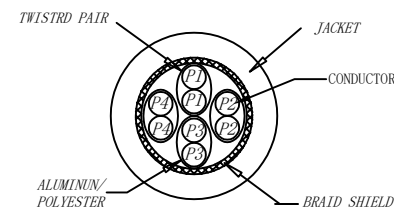

CAT. 6 S/FTP LSZH TPE 250MHz ISO/IEC 11801 & EN50173-1 & ANSI/TIA-568-C.2 www.Synergy21.de CE

PIN OUT

MATERIAL LIST

⑥	LABEL	NO DRY GLUE LABEL	1	
⑤	MINI TIE	PE MINI TIE(POSSESS METAL) COLOUR SEE THE CHART	2	
④	POLYETHYLENE BAG	SYNERGY 21 SLIP PE BAG	1	
③	CABLE	CAT. 6 S/FTP 27AWG (BC*1P+AL-FOIL)*4+Braid(AL-MG) JACKET:TPE LSZH OD:6.0±0.2mm COLOUR SEE THE CHART	1	
②	Over mold	80A PVC, COLOR:SEE THE CHART	2	
①	Plug	RJ45 8P8C' S SHIELDED , THE SHELL PLATED NICKEL , PIN GOLD PLATED 3u" RED/TRANSPARENT	2	
NO.	PARTS NAME	SPECIFICATION STANDARD	QT' Y	REMARK

Hasia		change "ROSH 2.0" to "ROSH 3.0"	2022-02-25	A6	SYNERGY 21					
		Add New Color	2019-03-14	A5						
		Increase the minimum bend radius	2018-11-30	A4	CUSTOMER NO.		ITEM NO.	SEE THE CHART		
		Add moulding size	2018-06-19	A3	PRODUCT NAME	CAT. 6 S/FTP PATCH CORD TPE LSZH	manufacture country:	CHINA	UNIT	MM
		Change Moulding	2018-05-29	A2	DRAWNBY	CHECKBY	APPOBY	DATE		
		CHANGE PACKING AND BOX MARK	2018-03-12	A1	SYNERGY 21	SYNERGY 21	SYNERGY 21	2015-01-20		
BY	CHK	REVISION RECORD MODIFICATIONS	DATE	REV.						