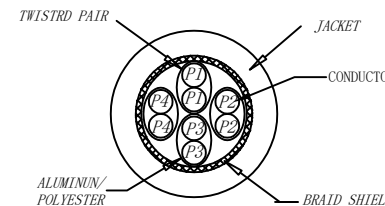

CAT. 6 S/FTP LSZH TPE 250MHz ISO/IEC 11801 & EN50173-1 & ANSI/TIA-568-C.2 www.Synergy21.de CE

PIN OUT

MATERIAL LIST

⑥	LABEL	NO DRY GLUE LABEL	1	
⑤	MINI TIE	PE MINI TIE (POSSESS METAL) COLOUR SEE THE CHART	2	
④	POLYETHYLENE BAG	SYNERGY 21 SLIP PE BAG	1	
③	CABLE	CAT. 6 S/FTP 27AWG (BC*1P+AL-FOIL)*4+Braid(AL-MG) JACKET:TPE LSZH OD:6.0±0.2mm COLOUR SEE THE CHART	1	
②	Over mold	80A PVC, COLOR:SEE THE CHART	2	
①	Plug	RJ45 8P8C'S SHIELDED , THE SHELL PLATED NICKEL , PIN GOLD PLATED 3u" RED/TRANSPARENT	2	
NO.	PARTS NAME	SPECIFICATION STANDARD	QT' Y	REMARK

Hasia		change "ROSH 2.0" to "ROSH 3.0"	2022-02-25	A6	<b>SYNERGY 21</b>					
		Add New Color	2019-03-14	A5						
		Increase the minimum bend radius	2018-11-30	A4	CUSTOMER NO.		ITEM NO.	SEE THE CHART		
		Add moulding size	2018-06-19	A3	PRODUCT NAME	CAT. 6 S/FTP PATCH CORD TPE LSZH	manufacture country:	CHINA	UNIT	MM
		Change Moulding	2018-05-29	A2	DRAWNBY	CHECKBY	APPOBY	DATE		
		CHANGE PACKING AND BOX MARK	2018-03-12	A1	DRAWNBY	CHECKBY	APPOBY	DATE		
BY	CHK	REVISION RECORD MODIFICATIONS	DATE	REV.	SYNERGY 21	SYNERGY 21	SYNERGY 21	2015-01-20		