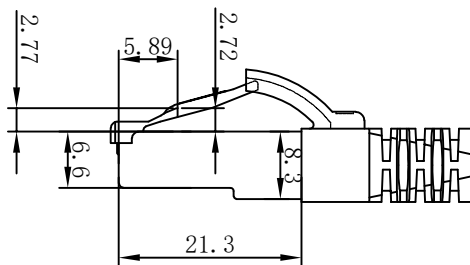

CAT. 6 S/FTP LSZH TPE 250MHz ISO/IEC 11801 & EN50173-1 & ANSI/TIA-568-C.2 www.Synergy21.de CE

PIN OUT

MATERIAL LIST

⑥	LABEL	NO DRY GLUE LABEL	1	
⑤	MINI TIE	PE MINI TIE (POSSESS METAL) COLOUR SEE THE CHART	2	
④	POLYETHYLENE BAG	SYNERGY 21 SLIP PE BAG	1	
③	CABLE	CAT. 6 S/FTP 27AWG (BC*1P+AL-FOIL)*4+Braid(AL-MG) JACKET:TPE LSZH OD:6.0±0.2mm COLOUR SEE THE CHART	1	
②	Over mold	80A PVC, COLOR:SEE THE CHART	2	
①	Plug	RJ45 8P8C'S SHIELDED , THE SHELL PLATED NICKEL , PIN GOLD PLATED 3u" RED/TRANSPARENT	2	
NO.	PARTS NAME	SPECIFICATION STANDARD	QT' Y	REMARK

NOTE:

- ELECTRICAL TEST:
  - 100% OPEN SHORT, MISS WIRE TEST
  - INSULATION RESISTANCE:DC 300V 10M Ohm;
  - CONTACTOR RESISTANCE:1 OHM per meter
- FLUKE TEST LIMIT:ISO11801 Channel Class E
- Working temperature:-10°C ~ + 60°C
- Storage temperature:-20°C~+75°C
- RoHS 3.0 AND REACH compliant
- TPE LSZH:Non fire retardant (Conform IEC60754-2、IEC 61034)
- Packing:Synergy21 PE Bag+Label
- Minimum of the bending radius is 60mm