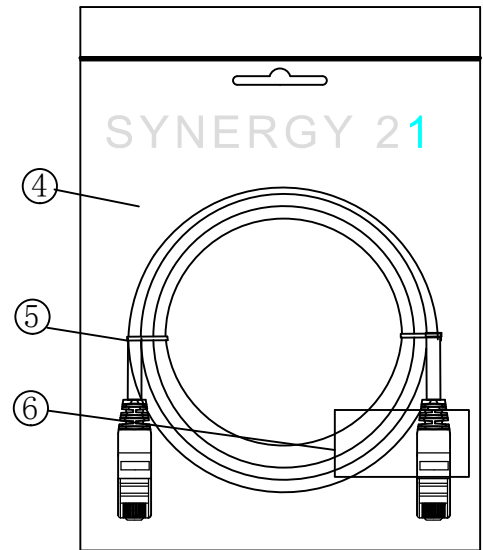

COLOR:BLACK PANTONE BLACK 3C		
ITEM	LENGTH (mm)	PACKING
S216931	150±5	SYNERGY 21 Bag A
S216915	250±10	SYNERGY 21 Bag A
S216916	500±15	SYNERGY 21 Bag A
S216917	1000±30	SYNERGY 21 Bag A
S216918	1500±30	SYNERGY 21 Bag A
S216919	2000±30	SYNERGY 21 Bag A
S216920	3000±50	SYNERGY 21 Bag A
S216921	5000±200	SYNERGY 21 Bag B
S216922	7500±200	SYNERGY 21 Bag B
S216923	10000±200	SYNERGY 21 Bag B
S216924	15000±300	SYNERGY 21 Bag C
S216925	20000±300	SYNERGY 21 Bag C
S216926	25000±300	SYNERGY 21 Bag C
S216927	30000±300	SYNERGY 21 Bag D
S216928	40000±500	SYNERGY 21 Bag D
S216929	50000±500	SYNERGY 21 Bag D

COLOR:RED PANTONE 199C		
ITEM	LENGTH (mm)	PACKING
S216689	150±5	SYNERGY 21 Bag A
S216690	250±10	SYNERGY 21 Bag A
S216691	500±15	SYNERGY 21 Bag A
S216692	1000±30	SYNERGY 21 Bag A
S216693	1500±30	SYNERGY 21 Bag A
S216694	2000±30	SYNERGY 21 Bag A
S216695	3000±50	SYNERGY 21 Bag A
S216696	5000±200	SYNERGY 21 Bag B
S216697	7500±200	SYNERGY 21 Bag B
S216698	10000±200	SYNERGY 21 Bag B
S216699	15000±300	SYNERGY 21 Bag C

Hasia		ADD RED CABLE	2022-05-10	A7	
		NEW	2015-01-20	A	
BY	CHK	REVISION RECORD MODIFICATIONS	DATE	REV.	

SYNERGY 21					
CUSTOMER NO.		ITEM NO.		SEE THE CHART	
PRODUCT NAME	CAT. 6 S/FTP PATCH CORD TPE LSZH	manufacture country:	CHINA	UNIT	MM
DRAWNBY	CHECKBY	APPOBY	DATE		
SYNERGY 21	SYNERGY 21	SYNERGY 21	2015-01-20