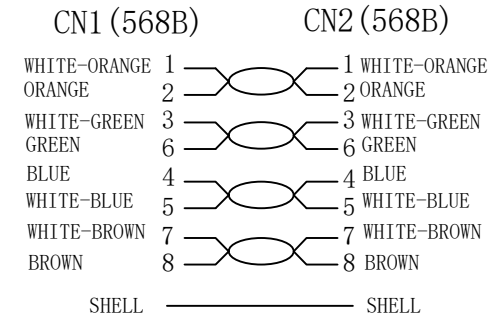

PIN OUT

NOTE:

1. Fluke Channel Test ISO 11801 channel Class Ea
2. RoHS 3.0 AND REACH compliant
3. Electrical test: 100% open short & miss wire test;
4. OPERATING TEMPERATURE: -20°C ~ 75°C
STORAGE TEMPERATURE: -10°C ~ 60°C
5. Print word: CAT6A U/FTP Patch cord with CAT7 RAW Cable 4x2x32AWG/7
TPE-LSZH ISO11801 & EN50173 & ANSI/TIA568C.2 www.synergy21.de **CE**
6. Raw cable is Cat7 up to 600Mhz
7. Packing: 1pc/synergy 21 bag+label

SYNERGY21

CUSTOMER		ITEM NO.	
PRODUCT NAME	Super slim CAT6A U/FTP Patch cord With CAT7 RAW Cable	manufacture country:	CHINA
DRAWNBY	CHECKBY	APPOBY	UNIT MM
SYNERGY21	SYNERGY21	SYNERGY21	DATE 2022-05-13

Colour: GREY (RAL 7035)	
Item No.	Length (mm)
S217300V3	150 ± 10
S217301V3	250 ± 10
S217302V3	500 ± 20
S217303V3	1000 ± 20
S217304V3	1500 ± 30
S217305V3	2000 ± 30
S217306V3	3000 ± 50
S217307V3	5000 ± 100
S217308V3	7500 ± 150
S217309V3	10000 ± 300

Colour: RED (PANTONE 199C)	
Item No.	Length (mm)
S217340V3	150 ± 10
S217341V3	250 ± 10
S217342V3	500 ± 20
S217343V3	1000 ± 20
S217344V3	1500 ± 30
S217345V3	2000 ± 30
S217346V3	3000 ± 50
S217347V3	5000 ± 100
S217348V3	7500 ± 150
S217349V3	10000 ± 300

Colour: Magenta (Pantone 212C)	
Item No.	Length (mm)
S217380V3	150 ± 10
S217381V3	250 ± 10
S217382V3	500 ± 20
S217383V3	1000 ± 20
S217384V3	1500 ± 30
S217385V3	2000 ± 30
S217386V3	3000 ± 50
S217387V3	5000 ± 100
S217388V3	7500 ± 150
S217389V3	10000 ± 300