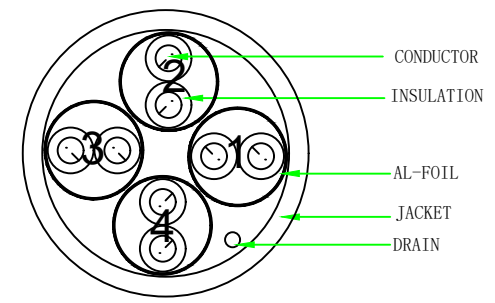

PIN OUT

NOTE:

1. Fluke Channel Test ISO 11801 channel Class Ea
2. RoHS 3.0 AND REACH compliant
3. Electrical test: 100% open short & miss wire test;
4. OPERATING TEMPERATURE: -20°C ~ 75°C
STORAGE TEMPERATURE: -10°C ~ 60°C
5. Print word: CAT6A U/FTP Patch cord with CAT7 RAW Cable 4x2x32AWG/7
TPE-LSZH ISO11801 & EN50173 & ANSI/TIA568C.2 www.synergy21.de **CE**
6. Raw cable is Cat7 up to 600Mhz
7. Packing: 1pc/synergy 21 bag+label

MATERIAL LIST

③	CABLE	CAT. 7 U/FTP (32AWG BC*1P+AL-FOIL)*4+DRAIN+ JACKET: TPE-LSZH, OD: 3.8 ± 0.2mm	1	
②	Over mold	48P PVC	2	
①	Plug	RJ45 8P8C Shielded Plug, PIN GOLD PLATED 3u", TRANSPARENT YELLOW	2	

NO.	PARTS NAME	SPECIFICATION STANDARD	QT' Y	REMARK
	Hasia	Add the meter scale	2022-12-26	A1
		NEW	2022-05-13	A0
BY	CHK	REVISION RECORD MODIFICATIONS	DATE	REV.

SYNERGY21

CUSTOMER		ITEM NO.	
PRODUCT NAME	Super slim CAT6A U/FTP Patch cord With CAT7 RAW Cable	manufacture country:	CHINA
DRAWNBY	CHECKBY	APPOBY	UNIT MM
SYNERGY21	SYNERGY21	SYNERGY21	DATE 2022-05-13

Colour: GREY (RAL 7035)	
Item No.	Length (mm)
S217300V3	150 ± 10
S217301V3	250 ± 10
S217302V3	500 ± 20
S217303V3	1000 ± 20
S217304V3	1500 ± 30
S217305V3	2000 ± 30
S217306V3	3000 ± 50
S217307V3	5000 ± 100
S217308V3	7500 ± 150
S217309V3	10000 ± 300

Colour: BLUE (PANTONE 647C)	
Item No.	Length (mm)
S217330V3	150 ± 10
S217331V3	250 ± 10
S217332V3	500 ± 20
S217333V3	1000 ± 20
S217334V3	1500 ± 30
S217335V3	2000 ± 30
S217336V3	3000 ± 50
S217337V3	5000 ± 100
S217338V3	7500 ± 150
S217339V3	10000 ± 300