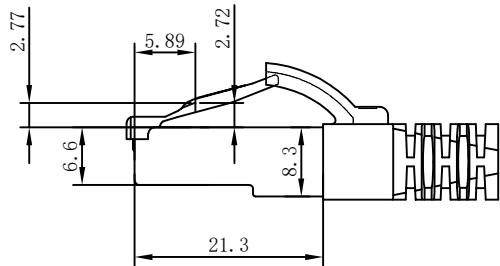

CAT. 6A S/FTP 27AWG LSZH 500MHz ISO/IEC 11801 Class Ea Channel Link 100% tested & EN 50173-1 & ANSI/TIA-568-C.2 www.Synergy21.de **CE**

①

**MATERIAL LIST:**

③	OVER MOLD	PVC 75A	8PCS	
②	PLUG	RJ45 8P8C Shielded Plug, Pin Gold Plated 3u", Shell Nickel Plating , Transparent Blue	2PCS	
①	CABLE	S/FTP CAT. 6A 27AWG (BC+AL-FOIL)*4PAIR+Braid(AL-MG) +JACKET:LSZH OD:5.8±0.2MM	1PCS	
NO.	PARTS NAME	SPECIFICATION STANDARD	QT' Y	REMARK

**NOTE:**

- ELECTRICAL TEST:
  - 100% OPEN SHORT, MISS WIRE TEST
  - INSULATION RESISTANCE:DC 300V 10M Ohm;
  - CONTACTOR RESISTANCE:1 OHM per meter
- FLUKE TEST LIMIT:ISO11801 Channel Class Ea
- Operating temperature:-20°C ~ + 75°C
- ROHS 3.0 & REACH COMPLIANT
- Support PoE/PoE+/PoE++
- Packing:Synergy21 PE Bag+Label
- Minimum of the bending radius is 60mm
- Flame retardant (IEC60332-1-2)
  - Low smoke(IEC 61034)
  - Halogen free(IEC 60754-2)