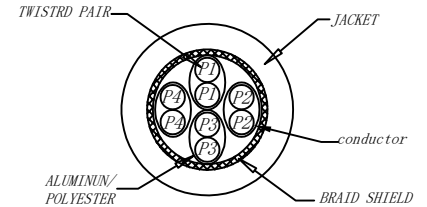

CAT. 6A S/FTP 27AWG LSZH 500MHz ISO/IEC 11801 Class Ea Channel Link 100% tested & EN 50173-1 & ANSI/TIA-568-C.2 www.Synergy21.de **CE**

①

**MATERIAL LIST:**

③	OVER MOLD	PVC 75A	8PCS	
②	PLUG	RJ45 8P8C Shielded Plug, Pin Gold Plated 3u", Shell Nickel Plating , Transparent Blue	2PCS	
①	CABLE	S/FTP CAT. 6A 27AWG (BC+AL-FOIL)*4PAIR+Braid(AL-MG) +JACKET:LSZH OD:5.8±0.2MM	1PCS	
NO.	PARTS NAME	SPECIFICATION STANDARD	QT' Y	REMARK

**NOTE:**

- ELECTRICAL TEST:
  - 100% OPEN SHORT, MISS WIRE TEST
  - INSULATION RESISTANCE:DC 300V 10M Ohm;
  - CONTACTOR RESISTANCE:1 OHM per meter
- FLUKE TEST LIMIT:ISO11801 Channel Class Ea
- Operating temperature:-20°C ~ + 75°C
- ROHS 3.0 & REACH COMPLIANT
- Support PoE/PoE+/PoE++
- Packing:Synergy21 PE Bag+Label
- Minimum of the bending radius is 60mm
- Flame retardant (IEC60332-1-2)
  - Low smoke(IEC 61034)
  - Halogen free(IEC 60754-2)