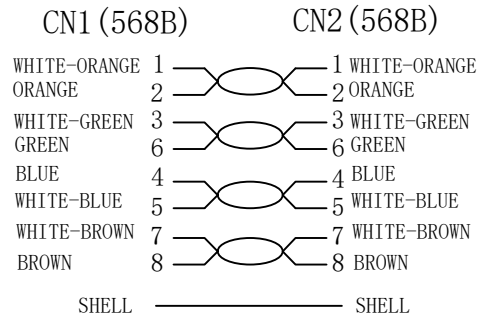

PIN OUT

NOTE:

1. Fluke Channel Test ISO 11801 channel Class Ea
2. RoHS 3.0 AND REACH compliant
3. Electrical test: 100% open short & miss wire test;
4. OPERATING TEMPERATURE: -20°C ~ 75°C  
STORAGE TEMPERATURE: -10°C ~ 60°C
5. Print word: CAT6A U/FTP Patch cord with CAT7 RAW Cable 4x2x32AWG/7  
TPE-LSZH ISO11801 & EN50173 & ANSI/TIA568C.2 www.synergy21.de **CE**
6. Raw cable is Cat7 up to 600Mhz
7. Packing: 1pc/synergy 21 bag+label

| Colour:<br>GREEN(PANTONE 3278C) |            |
|---------------------------------|------------|
| Item No.                        | Length(mm) |
| S217350V3                       | 150±10     |
| S217351V3                       | 250±10     |
| S217352V3                       | 500±20     |
| S217353V3                       | 1000±20    |
| S217354V3                       | 1500±30    |
| S217355V3                       | 2000±30    |
| S217356V3                       | 3000±50    |
| S217357V3                       | 5000±100   |
| S217358V3                       | 7500±150   |
| S217359V3                       | 10000±300  |

| Colour:<br>Magenta(Pantone 212C) |            |
|----------------------------------|------------|
| Item No.                         | Length(mm) |
| S217380V3                        | 150±10     |
| S217381V3                        | 250±10     |
| S217382V3                        | 500±20     |
| S217383V3                        | 1000±20    |
| S217384V3                        | 1500±30    |
| S217385V3                        | 2000±30    |
| S217386V3                        | 3000±50    |
| S217387V3                        | 5000±100   |
| S217388V3                        | 7500±150   |
| S217389V3                        | 10000±300  |