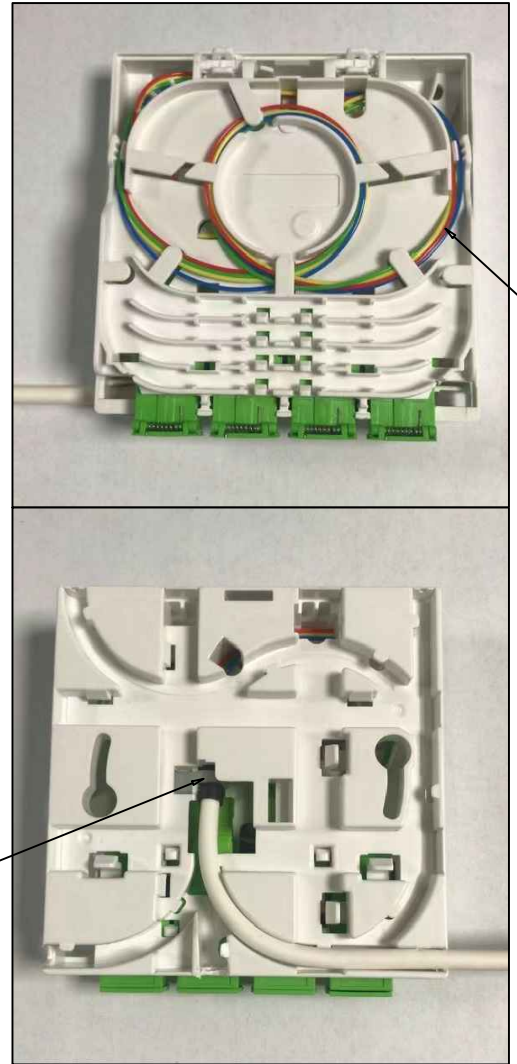

Red Blue Green Yellow

Adapter label

One lap

Cable tie

										SYNERGY21						
				CUSTOMER		AN		ITEM NO.		see the chart						
		NEW		2022-07-25		A		PRODUCT NAME		Assemble		Manufacture country		CHINA	UNIT	mm
						DRAWNBY		CHECKBY		APPOBY		DATE				
BY	CHK	REVISION RECORD MODIFICATIONS		DATE		REV.		SYNERGY21		SYNERGY21		SYNERGY21		2022-07-25