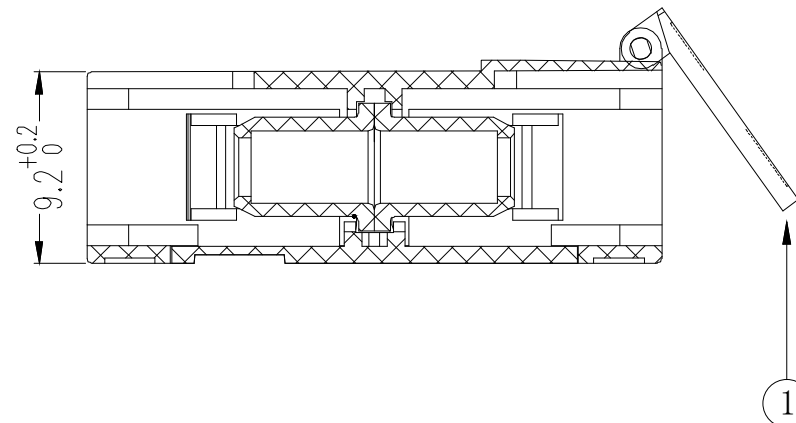

NOTE:
ROHS 3.0 & Reach COMPLIANT

Insertion Loss (typical) (dB)	≤0.12
Insertion Loss (dB)	≤0.20
Operating Temperature (° C)	-40 ~ +80
Storage Temperature (° C)	-40 ~ +85

MATERIAL LIST:

⑤	Note that the laser label (Red Blue Green Yellow)	1pcs	
④	SC Sleeve ceramic	1pcs	
③	SC Green Bush	2pcs	
②	SC Simplex Green one-piece Body without flange	1pcs	
①	SC Green Dust Cap	1pcs	
NO.	SPECIFICATION STANDARD	QT' Y	REMARK

SYNERGY21					
CUSTOMER	AN	ITEM NO.	See the chart		
PRODUCT NAME	SC SM Green (ceramic) Simplex plastic Adapter With external laser protection shutter	Manufacture country	CHINA	UNIT	mm
DRAWNBY	CHECKBY	APPOBY	DATE		
SYNERGY21	SYNERGY21	SYNERGY21	2022-07-25		

		NEW	2022-07-25	A
BY	CHK	REVISION RECORD MODIFICATIONS	DATE	REV.