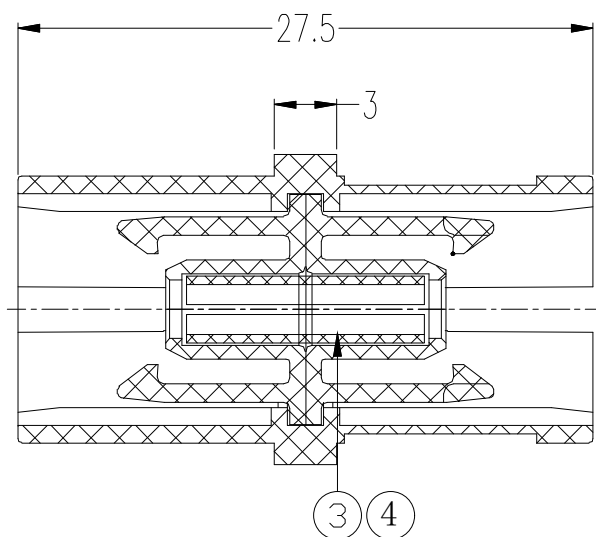

NO				SPECIFICATION STANDARD				QT'Y	REMARK	SYNERGY21				
									CUSTOMER	AN		ITEM NO.	see the chart	
									PRODUCT NAME	4 cores SC/APC 8° fiber cable		Manufacture country	CHINA	UNIT mm
									DRAWNBY	CHECKBY	APPOBY	DATE		
BY	CHK	REVISION RECORD MODIFICATIONS				DATE	REV.		SYNERGY21	SYNERGY21	SYNERGY21	2022-07-25		

NOTE:

- ROHS 3.0 and REACH Compliant
- Storage Temperature: -40°C~+75°C
- Operation Temperature: -40°C~+75°C
- ABS Material
- UL94V2
- Max 4 core (shrinkage Type)
- 4 SC Simplex Adapter or LC Duplex Adapter Installable
- Suitable for Fiber fusion protection sleeves Installable
- DIN Installation available
- W/O Adapter
- Color:white
- Dimensions:80*80*28mm

SYNERGY21									
CUSTOMER	AN		ITEM NO.	See the chart					
PRODUCT NAME	FTTH Box 4 Core		Manufacture country	CHINA	UNIT	mm			
BY	CHK	NEW	2022-07-25	A	DRAWNBY	CHECKBY	APPOBY	DATE	
		REVISION RECORD MODIFICATIONS	DATE	REV.	SYNERGY21	SYNERGY21	SYNERGY21	2022-07-25	