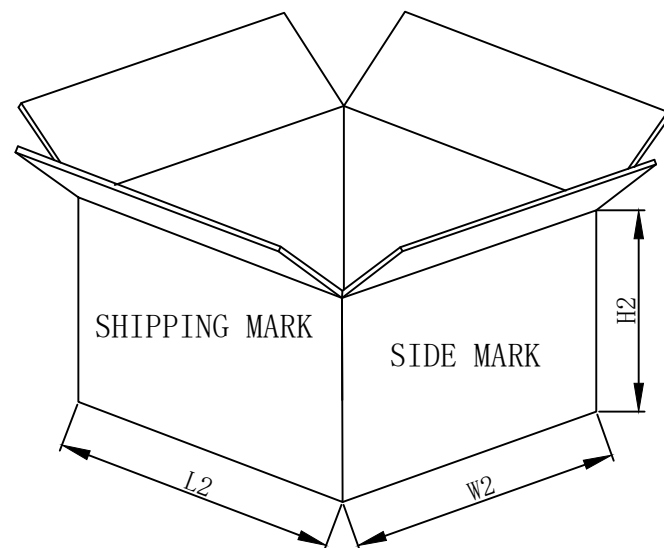

ITEM NO.	LENGTH	FIBER	Color
S215577V2. 20m	20M	G657. A2	White
S215577V2. 40m	40M	G657. A2	White
S215577V2. 60m	60M	G657. A2	White

SinglePack: 1pc/box+label; SubPack: no; Carton +labelx2;

SYNERGY21

						CUSTOMER	AN	ITEM NO.	see the chart	
						PRODUCT NAME	PACKING	Manufacture country	CHINA	UNIT mm
			NEW	2022-07-25	A	DRAWNBY	CHECKBY	APPOBY	DATE	
BY	CHK	REVISION RECORD MODIFICATIONS			DATE	REV.	SYNERGY21	SYNERGY21	SYNERGY21	2022-07-25