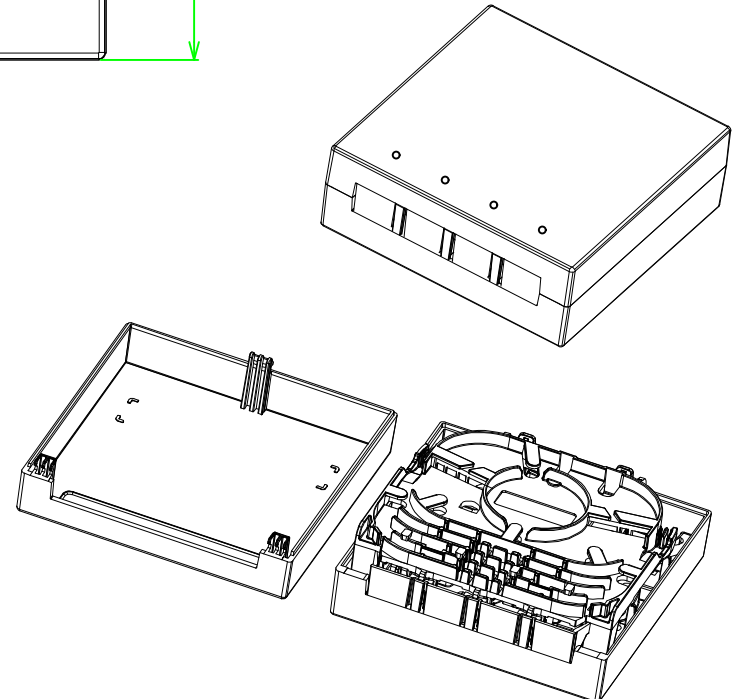

①	0.9 Tube Hytrel Color:Red	440mm	
⑩	0.9 Tube Hytrel Color:Blue	440mm	
⑨	0.9 Tube Hytrel Color:Green	530mm	
⑧	0.9 Tube Hytrel Color:Yellow	530mm	
⑦	Heat Shrink Tubing	1	
⑥	Fanout Heat Shrink Tubing	1	
⑤	FIBER OPTICAL CABLE G657.A2 4C 250um Yellow Green Blue Red with KEVLAR Jacket LSZH OD: 2.2mm Color:White Printing: FIBER OPTICAL CABLE 4FO SM 9/125um G657.A2 LSZH HT CPR Eca MM/YYYY XXXXm	Xm	
④	SC Transparent Dust Cap	4	
③	SC/APC 8° Ferrule	4	
②	SC SM 0.9 Green Connector	4	
①	SC 0.9mm Green Boot	4	

NO				SPECIFICATION STANDARD				QT'Y	REMARK	SYNERGY21				
									CUSTOMER	AN		ITEM NO.	see the chart	
									PRODUCT NAME	4 cores SC/APC 8° fiber cable		Manufacture country	CHINA	UNIT mm
									DRAWNBY	CHECKBY	APPOBY	DATE		
BY	CHK	REVISION RECORD MODIFICATIONS				DATE	REV.		SYNERGY21	SYNERGY21	SYNERGY21	2022-07-25		

NOTE:

- ROHS 3.0 and REACH Compliant
- Storage Temperature: -40°C~+75°C
- Operation Temperature: -40°C~+75°C
- ABS Material
- UL94V2
- Max 4 core (shrinkage Type)
- 4 SC Simplex Adapter or LC Duplex Adapter Installable
- Suitable for Fiber fusion protection sleeves Installable
- DIN Installation available
- W/O Adapter
- Color:white
- Dimensions:80*80*28mm