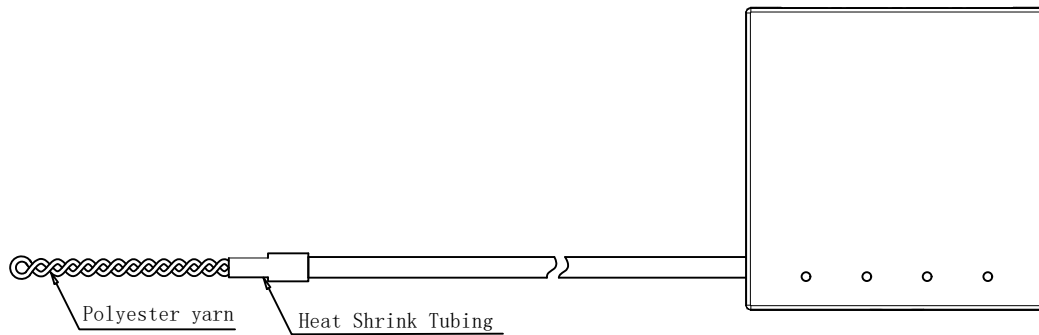

End-product drawing

Paper shaft