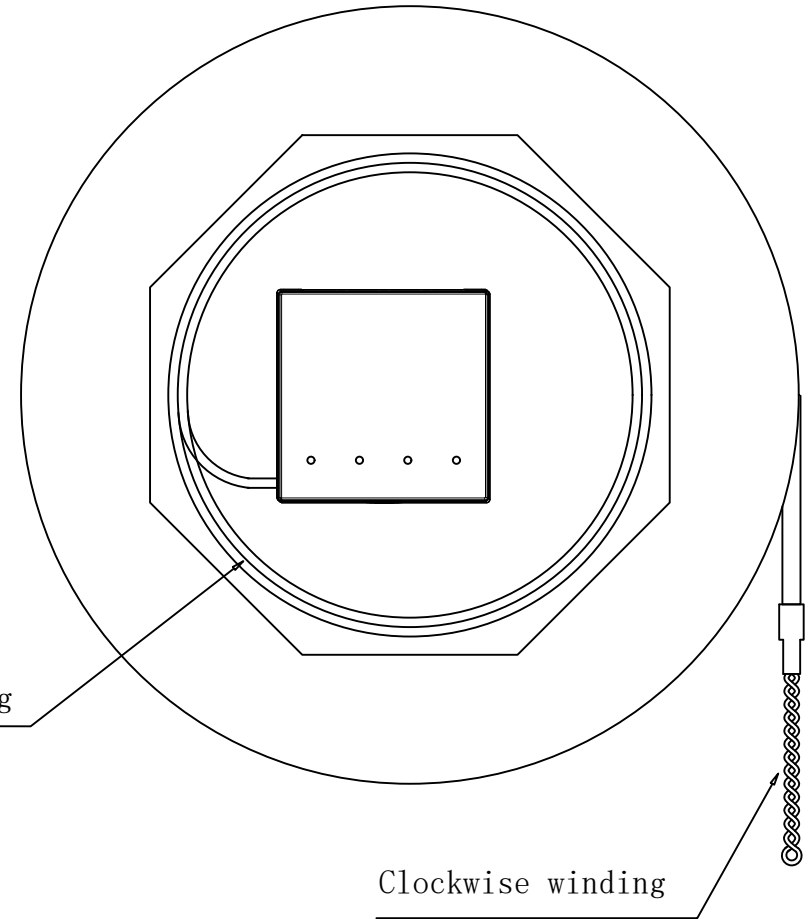

SYNERGY21						
						CUSTOMER	AN		ITEM NO.	See the chart		
						PRODUCT NAME	Assemble		Manufacture country	CHINA	UNIT	mm
		NEW		2022-07-25		A	DRAWNBY	CHECKBY	APPOBY	DATE		
BY	CHK	REVISION RECORD MODIFICATIONS			DATE	REV.	SYNERGY21	SYNERGY21	SYNERGY21	2022-07-25