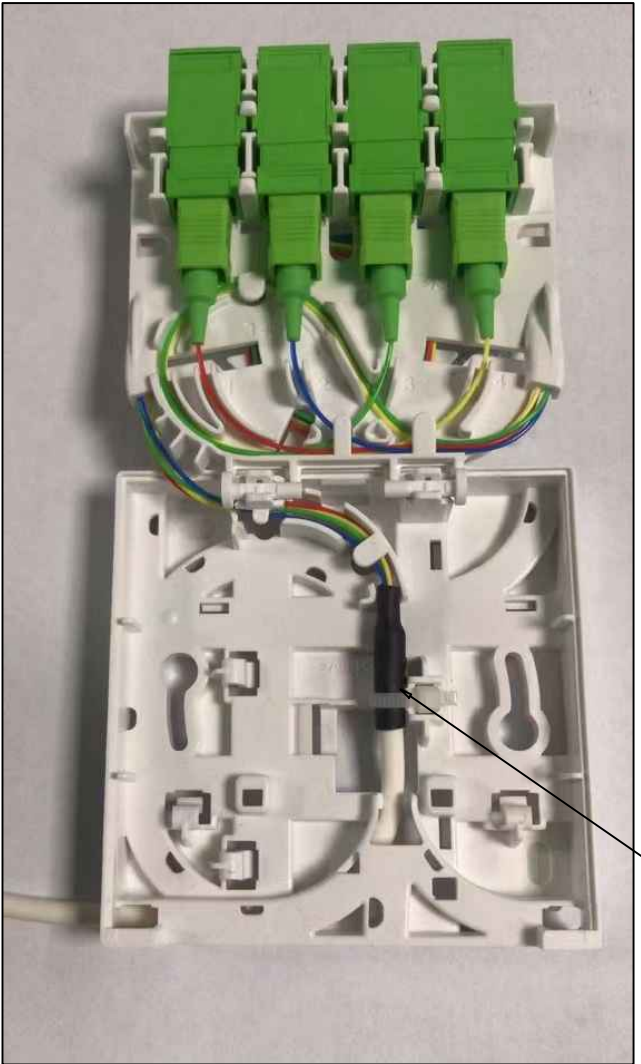

Red Blue Green Yellow

Adapter label

One lap

Cable tie

										SYNERGY21						
				CUSTOMER		AN		ITEM NO.		see the chart						
		NEW		2022-07-25		A		PRODUCT NAME		Assemble		Manufacture country		CHINA	UNIT	mm
						DRAWNBY		CHECKBY		APPOBY		DATE				
BY	CHK	REVISION RECORD MODIFICATIONS		DATE		REV.		SYNERGY21		SYNERGY21		SYNERGY21		2022-07-25