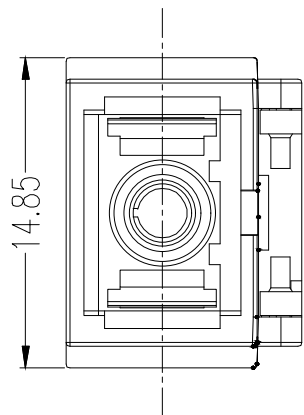

NO				SPECIFICATION STANDARD				QT'Y	REMARK	SYNERGY21				
									CUSTOMER	AN		ITEM NO.	see the chart	
									PRODUCT NAME	4 cores SC/APC 8° fiber cable		Manufacture country	CHINA	UNIT mm
									DRAWNBY	CHECKBY	APPOBY	DATE		
BY	CHK	REVISION RECORD MODIFICATIONS				DATE	REV.		SYNERGY21	SYNERGY21	SYNERGY21	2022-07-25		

NOTE:

- ROHS 3.0 and REACH Compliant
- Storage Temperature: -40°C~+75°C
- Operation Temperature: -40°C~+75°C
- ABS Material
- UL94V2
- Max 4 core (shrinkage Type)
- 4 SC Simplex Adapter or LC Duplex Adapter Installable
- Suitable for Fiber fusion protection sleeves Installable
- DIN Installation available
- W/O Adapter
- Color:white
- Dimensions:80*80*28mm

SYNERGY21									
CUSTOMER	AN		ITEM NO.	See the chart					
PRODUCT NAME	FTTH Box 4 Core		Manufacture country	CHINA	UNIT	mm			
BY	CHK	NEW	2022-07-25	A	DRAWNBY	CHECKBY	APPOBY	DATE	
		REVISION RECORD MODIFICATIONS	DATE	REV.	SYNERGY21	SYNERGY21	SYNERGY21	2022-07-25	