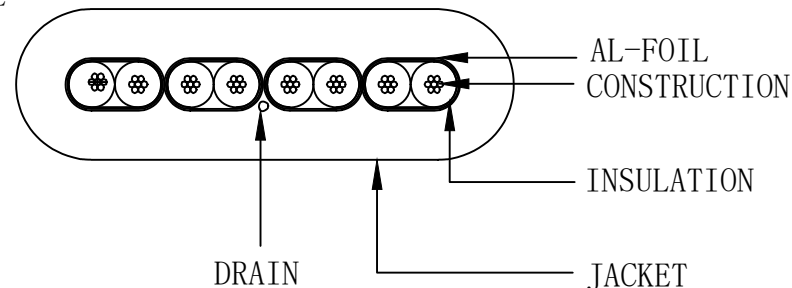

CAT.6/Class E U/FTP FLAT TPE 4x2x32AWG/7 ISO11801 & EN50173 & ANSI/TIA568C.2 www.Synergy21.de **CE**

WIRING DIAGRAM

NOTE:

1. 100% OPEN SHORT, MISS WIRE TEST
2. Fluke Channel test:
Test limit:ISO 11801 CHANNEL CLASS E
3. ROHS 3.0 AND REACH COMPLIANT
4. Operating temperature: -20°C ~ +75°C
5. Halogen free (IEC 60754-2)

MATERIAL LIST

③	OVER MOLD	75A PVC	2	
②	CONNECTOR	RJ45 8P8C shielded Plug, Pin Gold Plated 3U", Transparent red	2	
①	CABLE	CAT.6 U/FTP CABLE(32AWG BC*1P+AL-FOIL)*4+DRAIN JACKET:Super Flex TPE, OD:T=2.0±0.2mm W=6.5±0.2MM	1	
NO.	PARTS NAME	SPECIFICATION STANDARD	QT' Y	REMARK

SYNERGY 21					
CUSTOMER		ITEM NO.		See The Chart	
Hasia	change "ROSH 2.0" to "ROSH 3.0"	2022-02-25	A1	PRODUCT NAME	CAT.6/Class D U/FTP Flat 32AWG Patch cord TPE
	NEW	2021-01-23	A	manufacture country:	CHINA
				UNIT	MM
				DRAWNBY	CHECKBY
				APPROVE	DATE
BY	CHK	REVISION RECORD MODIFICATION	DATE	REV.	SYNERGY 21
					SYNERGY 21
					SYNERGY 21
					2021-01-23