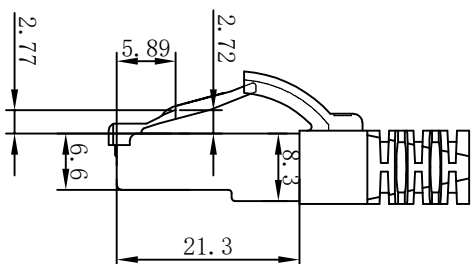

CAT. 6 S/FTP LSZH TPE 250MHz ISO/IEC 11801 & EN50173-1 & ANSI/TIA-568-C.2 www.Synergy21.de CE

PIN OUT

MATERIAL LIST

NO.	PARTS NAME	SPECIFICATION STANDARD	QT' Y	REMARK
⑥	LABEL	NO DRY GLUE LABEL	1	
⑤	MINI TIE	PE MINI TIE(POSSESS METAL) COLOUR SEE THE CHART	2	
④	POLYETHYLENE BAG	SYNERGY 21 SLIP PE BAG	1	
③	CABLE	CAT. 6 S/FTP 27AWG (BC*1P+AL-FOIL)*4+Braid(AL-MG) JACKET:TPE LSZH OD:6.0±0.2mm COLOUR SEE THE CHART	1	
②	Over mold	80A PVC, COLOR:SEE THE CHART	2	
①	Plug	RJ45 8P8C' S SHIELDED , THE SHELL PLATED NICKEL , PIN GOLD PLATED 3u" RED/TRANSPARENT	2	