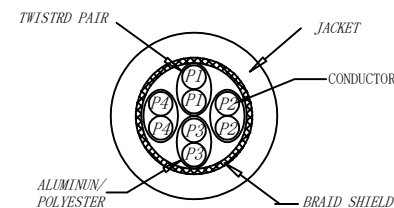

CAT. 6 S/FTP LSZH TPE 250MHz ISO/IEC 11801 & EN50173-1 & ANSI/TIA-568-C.2 www.Synergy21.de CE

PIN OUT

MATERIAL LIST

NO.	PARTS NAME	SPECIFICATION STANDARD	QT' Y	REMARK
⑥	LABEL	NO DRY GLUE LABEL	1	
⑤	MINI TIE	PE MINI TIE(POSSESS METAL) COLOUR SEE THE CHART	2	
④	POLYETHYLENE BAG	SYNERGY 21 SLIP PE BAG	1	
③	CABLE	CAT. 6 S/FTP 27AWG (BC*1P+AL-FOIL)*4+Braid(AL-MG) JACKET:TPE LSZH OD:6.0±0.2mm COLOUR SEE THE CHART	1	
②	Over mold	80A PVC, COLOR:SEE THE CHART	2	
①	Plug	RJ45 8P8C' S SHIELDED , THE SHELL PLATED NICKEL , PIN GOLD PLATED 3u" RED/TRANSPARENT	2	