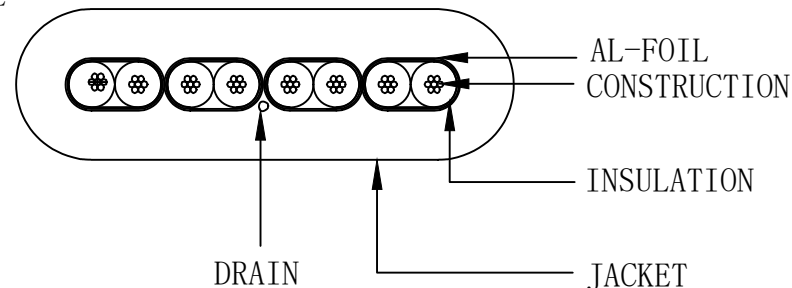

CAT.6/Class E U/FTP FLAT TPE 4x2x32AWG/7 ISO11801 & EN50173 & ANSI/TIA568C.2 www.Synergy21.de **CE**

WIRING DIAGRAM

NOTE:

1. 100% OPEN SHORT, MISS WIRE TEST
2. Fluke Channel test:
Test limit:ISO 11801 CHANNEL CLASS E
3. ROHS 3.0 AND REACH COMPLIANT
4. Operating temperature: -20°C ~ +75°C
5. Halogen free (IEC 60754-2)

MATERIAL LIST

③	OVER MOLD	75A PVC	2	
②	CONNECTOR	RJ45 8P8C shielded Plug, Pin Gold Plated 3U", Transparent red	2	
①	CABLE	CAT.6 U/FTP CABLE(32AWG BC*1P+AL-FOIL)*4+DRAIN JACKET:Super Flex TPE, OD:T=2.0±0.2mm W=6.5±0.2MM	1	
NO.	PARTS NAME	SPECIFICATION STANDARD	QT'Y	REMARK

SYNERGY 21					
CUSTOMER		ITEM NO.		See The Chart	
Hasia	change "ROSH 2.0" to "ROSH 3.0"	2022-02-25	A1	PRODUCT NAME	CAT.6/Class D U/FTP Flat 32AWG Patch cord TPE
	NEW	2021-01-23	A	manufacture country:	CHINA
				UNIT	MM
				DRAWNBY	CHECKBY
				APPROVE	DATE
BY	CHK	REVISION RECORD MODIFICATION	DATE	REV.	SYNERGY 21
					SYNERGY 21
					SYNERGY 21
					2021-01-23