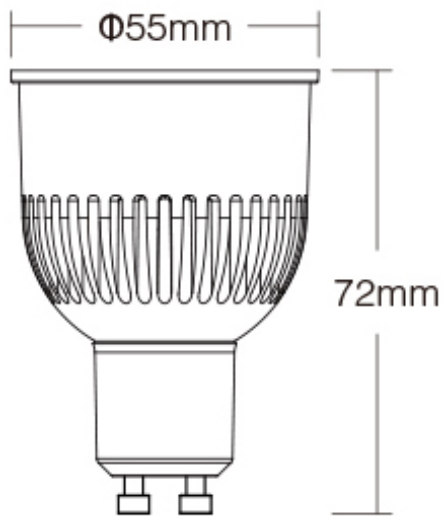

Merkmal	Wert
EPREL_MAX_COLOUR_RENDERING_INDEX:	93
EPREL_MIN_COLOUR_RENDERING_INDEX:	80
EPREL_ON_MARKET_END_DATE:	47849
EPREL_ON_MARKET_START_DATE:	43831
EPREL_POWER_ON_MODE:	6.0
EPREL_POWER_STANDBY:	0.50
EPREL_POWER_STANDBY_NETWORKED:	0.50
EPREL_R9_COLOUR_RENDERING_INDEX:	4
EPREL_REGISTRANT_NATURE:	MANUFACTURER
EPREL_STROBOSCOPIC_EFFECT_METRIC:	0.6
EPREL_SURVIVAL_FACTOR:	0.55
Grösse:	55*72
LED - Gehäusematerial:	Aluminium
Lichtfarbe:	RGB-WW
Lichtfarbe in Kelvin:	2700~6500
Lumen:	550
Volt:	230
Gewicht:	0.15 Kg

Weitere Bilder