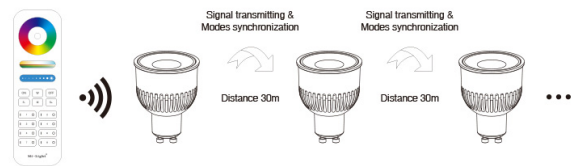

kWh/1000h: 6

Merkmale

Merkmale	Wert
Abstrahlwinkel:	30
Dimmbar:	Ja
EPREL_ANTI_GLARE_SHIELD:	false
EPREL_BEAM_ANGLE:	30
EPREL_BEAM_ANGLE_CORRESPONDENCE:	NARROW_CONE_90
EPREL_CAP_TYPE:	GU10
EPREL_CHROMATICITY_COORD_X:	0.313
EPREL_CHROMATICITY_COORD_Y:	0.337
EPREL_CLAIM_EQUIVALENT_POWER:	false
EPREL_COLOUR_CONSISTENCY:	4
EPREL_COLOUR_RENDERING_INDEX:	80
EPREL_COLOUR_TUNEABLE_LIGHT_SOURCE:	false
EPREL_CONNECTED_LIGHT_SOURCE:	true
EPREL_CORRELATED_COLOUR_TEMP:	2700,6500
EPREL_CORRELATED_COLOUR_TEMP_TYPE:	RANGE
EPREL_DIMENSION_DEPTH:	50
EPREL_DIMENSION_HEIGHT:	73
EPREL_DIMENSION_WIDTH:	50
EPREL_DIMMABLE:	YES
EPREL_DIRECTIONAL:	DLS
EPREL_DISPLACEMENT_FACTOR:	0.55
EPREL_ENERGY_CLASS:	E
EPREL_ENERGY_CONS_ON_MODE:	6
EPREL_FLICKER_METRIC:	0.6
EPREL_HIGH_LUMINANCE_LIGHT_SOURCE:	false
EPREL_LIGHTING_TECHNOLOGY:	LED
EPREL_LUMEN_MAINTENANCE_FACTOR:	0.55
EPREL_LUMINOUS_FLUX:	570
EPREL_MAINS:	MLS

Weitere Bilder

Color temperature and brightness adjustable randomly

Color temperature and brightness adjustable making many kinds of lighting atmosphere

Signal transmitting

One lighting fixture can transmit the signals from the remote control to another lighting fixture within 30m, as long as there is a lighting fixture within 30m, the remote control distance can be limitless.

Modes synchronization

Different lighting fixture can work synchronously when they are started at different times, controlled by the same remote, under same dynamic mode and within 30m distance.

High lumen LED Chips