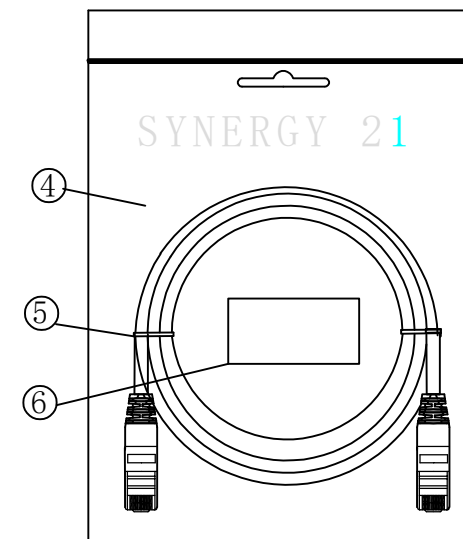

COLOR:BLUE PANTONE 647C		
ITEM	LENGTH/mm	PACKING
S215900	150±10	SYNERGY 21 A Bag
S216002	250±10	SYNERGY 21 A Bag
S216009	500±15	SYNERGY 21 A Bag
S216019	1000±30	SYNERGY 21 A Bag
S216029	1500±30	SYNERGY 21 A Bag
S216038	2000±30	SYNERGY 21 A Bag
S216048	3000±50	SYNERGY 21 A Bag
S216058	5000±200	SYNERGY 21 B Bag
S216068	7500±200	SYNERGY 21 B Bag
S216077	10000±200	SYNERGY 21 B Bag
S216086	15000±300	SYNERGY 21 C Bag
S216095	20000±300	SYNERGY 21 C Bag
S216104	25000±300	SYNERGY 21 C Bag
S216113	30000±300	SYNERGY 21 D Bag

COLOR:BLACK PANTONE BLACK 3C		
ITEM	LENGTH/mm	PACKING
S215907	150±10	SYNERGY 21 A Bag
S216001	250±10	SYNERGY 21 A Bag
S216008	500±15	SYNERGY 21 A Bag
S216018	1000±30	SYNERGY 21 A Bag
S216028	1500±30	SYNERGY 21 A Bag
S216037	2000±30	SYNERGY 21 A Bag
S216047	3000±50	SYNERGY 21 A Bag
S216057	5000±200	SYNERGY 21 B Bag
S216067	7500±200	SYNERGY 21 B Bag
S216076	10000±200	SYNERGY 21 B Bag
S216085	15000±300	SYNERGY 21 C Bag
S216094	20000±300	SYNERGY 21 C Bag
S216103	25000±300	SYNERGY 21 C Bag
S216112	30000±300	SYNERGY 21 D Bag

						SYNERGY 21						
						CUSTOMER NO.		ITEM NO.	SEE THE CHART			
						PRODUCT NAME	CAT. 6 S/FTP PATCH CORD	manufacture country:	CHINA	UNIT	MM	
						NEW	2015-01-20	A	DRAWNBY	CHECKBY	APPOBY	DATE
BY	CHK	REVISION RECORD MODIFICATIONS			DATE	REV.	SYNERGY 21	SYNERGY 21	SYNERGY 21	2015-01-20