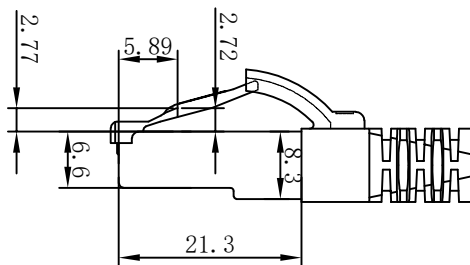

CAT.6 S/FTP LSZH TPE 250MHz ISO/IEC 11801 & EN50173-1 & ANSI/TIA-568-C.2 www.Synergy21.de **CE**

PIN OUT

MATERIAL LIST

NO.	PARTS NAME	SPECIFICATION STANDARD	QT' Y	REMARK
⑥	LABEL	NO DRY GLUE LABEL	1	
⑤	MINI TIE	PE MINI TIE(POSSESS METAL) COLOUR SEE THE CHART	2	
④	POLYETHYLENE BAG	SYNERGY 21 SLIP PE BAG	1	
③	CABLE	CAT.6 S/FTP 27AWG (BC*1P+AL-FOIL)*4+Braid(AL-MG) JACKET:TPE LSZH OD:6.0±0.2mm COLOUR SEE THE CHART	1	
②	Over mold	80A PVC, COLOR:SEE THE CHART	2	
①	Plug	RJ45 8P8C' S SHIELDED , THE SHELL PLATED NICKEL , PIN GOLD PLATED 3u" RED/TRANSPARENT	2	

NOTE:

- ELECTRICAL TEST:
 - 100% OPEN SHORT, MISS WIRE TEST
 - INSULATION RESISTANCE:DC 300V 10M Ohm;
 - CONTACTOR RESISTANCE:1 OHM per meter
- FLUKE TEST LIMIT:ISO11801 Channel Class E
- Working temperature:-10°C ~ + 60°C
- Storage temperature:-20°C~+75°C
- RoHS 3.0 AND REACH compliant
- TPE LSZH:Non fire retardant (Conform IEC60754-2、IEC 61034)
- Packing:Synergy21 PE Bag+Label
- Minimum of the bending radius is 60mm