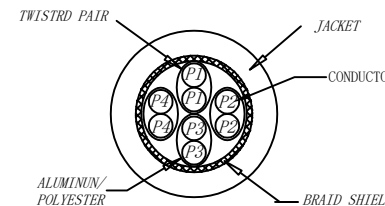

CAT.6 S/FTP LSZH TPE 250MHz ISO/IEC 11801 & EN50173-1 & ANSI/TIA-568-C.2 www.Synergy21.de **CE**

PIN OUT

MATERIAL LIST

NO.	PARTS NAME	SPECIFICATION STANDARD	QT' Y	REMARK
⑥	LABEL	NO DRY GLUE LABEL	1	
⑤	MINI TIE	PE MINI TIE(POSSESS METAL) COLOUR SEE THE CHART	2	
④	POLYETHYLENE BAG	SYNERGY 21 SLIP PE BAG	1	
③	CABLE	CAT.6 S/FTP 27AWG (BC*1P+AL-FOIL)*4+Braid(AL-MG) JACKET:TPE LSZH OD:6.0±0.2mm COLOUR SEE THE CHART	1	
②	Over mold	80A PVC, COLOR:SEE THE CHART	2	
①	Plug	RJ45 8P8C' S SHIELDED , THE SHELL PLATED NICKEL , PIN GOLD PLATED 3u" RED/TRANSPARENT	2	