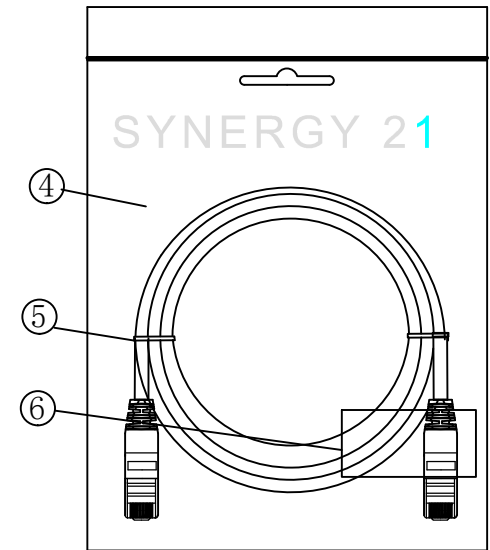

COLOR:BLACK PANTONE BLACK 3C		
ITEM	LENGTH (mm)	PACKING
S216931	150±5	SYNERGY 21 Bag A
S216915	250±10	SYNERGY 21 Bag A
S216916	500±15	SYNERGY 21 Bag A
S216917	1000±30	SYNERGY 21 Bag A
S216918	1500±30	SYNERGY 21 Bag A
S216919	2000±30	SYNERGY 21 Bag A
S216920	3000±50	SYNERGY 21 Bag A
S216921	5000±200	SYNERGY 21 Bag B
S216922	7500±200	SYNERGY 21 Bag B
S216923	10000±200	SYNERGY 21 Bag B
S216924	15000±300	SYNERGY 21 Bag C
S216925	20000±300	SYNERGY 21 Bag C
S216926	25000±300	SYNERGY 21 Bag C
S216927	30000±300	SYNERGY 21 Bag D
S216928	40000±500	SYNERGY 21 Bag D
S216929	50000±500	SYNERGY 21 Bag D

COLOR:RED PANTONE 199C		
ITEM	LENGTH (mm)	PACKING
S216689	150±5	SYNERGY 21 Bag A
S216690	250±10	SYNERGY 21 Bag A
S216691	500±15	SYNERGY 21 Bag A
S216692	1000±30	SYNERGY 21 Bag A
S216693	1500±30	SYNERGY 21 Bag A
S216694	2000±30	SYNERGY 21 Bag A
S216695	3000±50	SYNERGY 21 Bag A
S216696	5000±200	SYNERGY 21 Bag B
S216697	7500±200	SYNERGY 21 Bag B
S216698	10000±200	SYNERGY 21 Bag B
S216699	15000±300	SYNERGY 21 Bag C

Hasia		ADD RED CABLE	2022-05-10	A7	
		NEW	2015-01-20	A	
BY	CHK	REVISION RECORD MODIFICATIONS	DATE	REV.	

SYNERGY 21					
CUSTOMER NO.		ITEM NO.		SEE THE CHART	
PRODUCT NAME	CAT. 6 S/FTP PATCH CORD TPE LSZH	manufacture country:	CHINA	UNIT	MM
DRAWNBY	CHECKBY	APPOBY	DATE		
SYNERGY 21	SYNERGY 21	SYNERGY 21	2015-01-20