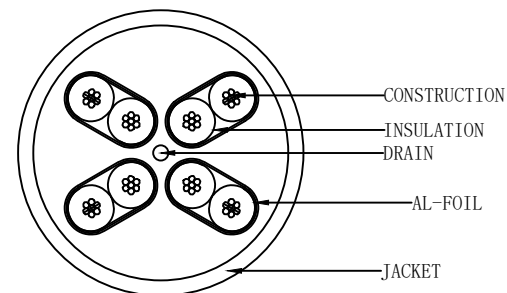

CAT6A U/FTP 4x2x32AWG/7 TPE/LSZH ISO11801 & EN50173 & ANSI/TIA568C.2 www.Synergy21.de **CE**

PIN OUT

MATERIAL LIST

③	CABLE	CAT. 6A U/FTP CABLE (32AWG BC*1P+AL-FOIL)*4+DRAIN+JACKET:LSZH-TPE, OD:3.8±0.2mm	1	
②	Over mold	75A PVC	2	
①	Plug	RJ45 8P8C Shielded Plug, PIN GOLD PLATED 3u", THE SHELL PLATED NICKEL, TRANSPARENT BLUE	2	
NO.	PARTS NAME	SPECIFICATION STANDARD	QT' Y	REMARK

NOTE:

1. Fluke Channel Test ISO 11801 channel Class Ea
2. ROHS 3.0 AND REACH compliant
3. Electrical test:100% open short & miss wire test;
4. Operating temperature:-20°C~+75°C
5. Minimum of the bending radius is 30mm
6. Flame retardant (IEC60332-1-2)  
Low smoke(IEC 61034)  
Halogen free(IEC 60754-2)

Hasia		change ITEM NO.	2022-03-21	A3	SYNERGY 21					
Hasia		change "ROSH 2.0" to "ROSH 3.0"	2022-02-25	A2	CUSTOMER		ITEM NO.	See The Chart		
		Change the Jacket	2022-02-14	A1	PRODUCT NAME	Cat. 6A U/FTP Patch cord Slim Type LSZH-TPE	manufacture country:	CHINA	UNIT	MM
		NEW	2021-01-23	A	DRAWNBY	CHECKBY	APPROVE	DATE		
BY	CHK	REVISION RECORD MODIFICATION	DATE	REV.	SYNERGY 21	SYNERGY 21	SYNERGY 21	2021-01-23		

COLOR:GREEN PANTONE 3278C	
ITEM	LENGTH/mm
S217350V2	150±5
S217351V2	250±10
S217352V2	500±15
S217353V2	1000±20
S217354V2	1500±30
S217355V2	2000±30
S217356V2	3000±50
S217357V2	5000±100
S217358V2	7500±200
S217359V2	10000±200