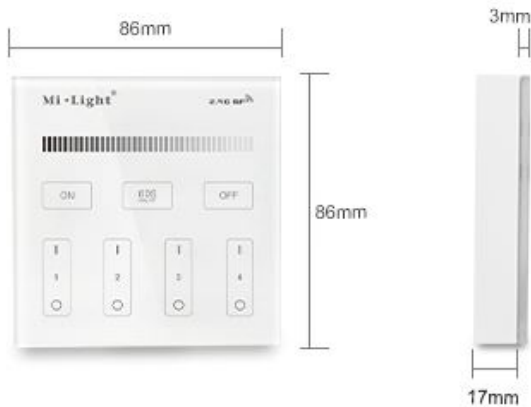

Weitere Bilder