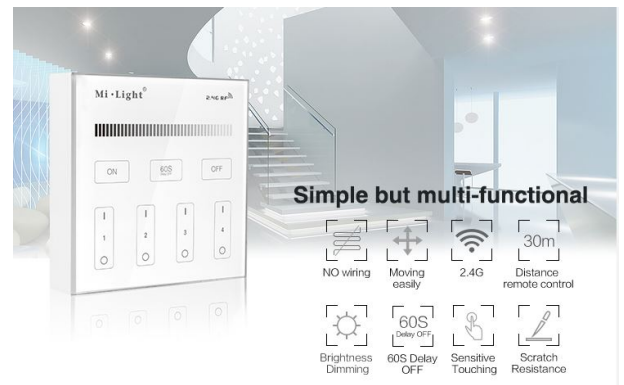

Weitere Bilder