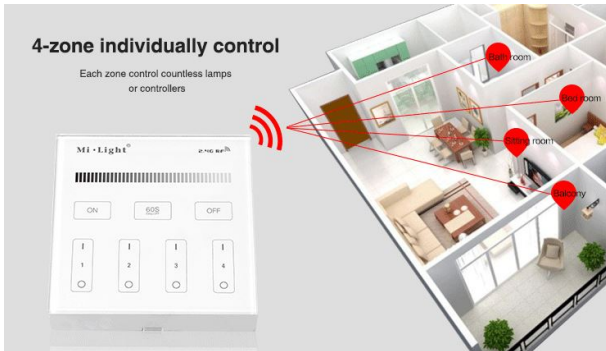

Compatible 4-zone Single White series

1~100% Brightness dimming

Dimming(1%-100%) the light randomly

COMPATIBLE REMOTE SHEET

Product	Compatible Remote