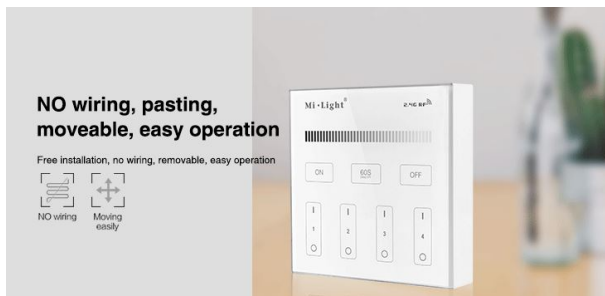

Weitere Bilder