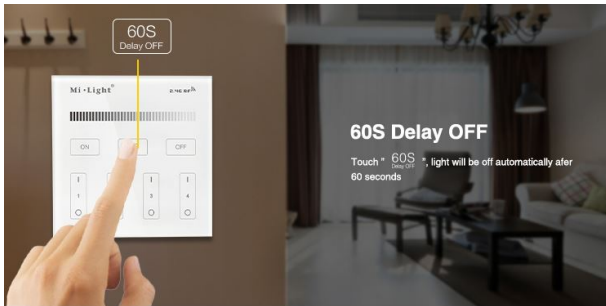

Compatible 4-zone Single White series