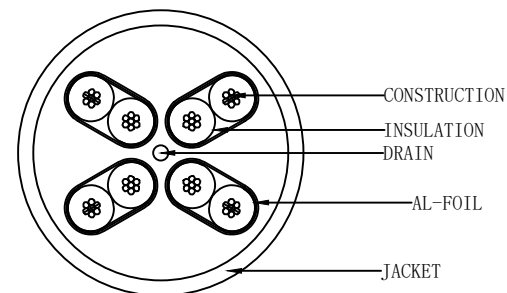

CAT6A U/FTP 4x2x32AWG/7 TPE/LSZH ISO11801 & EN50173 & ANSI/TIA568C.2 www.Synergy21.de **CE**

PIN OUT

MATERIAL LIST

NOTE:

1. Fluke Channel Test ISO 11801 channel Class Ea
2. ROHS 3.0 AND REACH compliant
3. Electrical test: 100% open short & miss wire test;
4. Operating temperature: -20°C ~ +75°C
5. Minimum of the bending radius is 30mm
6. Flame retardant (IEC60332-1-2)  
Low smoke (IEC 61034)  
Halogen free (IEC 60754-2)

NO.	PARTS NAME	SPECIFICATION STANDARD	QT' Y	REMARK
③	CABLE	CAT. 6A U/FTP CABLE (32AWG BC*1P+AL-FOIL)*4+DRAIN+JACKET:LSZH-TPE, OD:3.8±0.2mm	1	
②	Over mold	75A PVC	2	
①	Plug	RJ45 8P8C Shielded Plug, PIN GOLD PLATED 3u", THE SHELL PLATED NICKEL, TRANSPARENT BLUE	2	

Hasia		change ITEM NO.	2022-03-21	A3	SYNERGY 21					
Hasia		change "ROSH 2.0" to "ROSH 3.0"	2022-02-25	A2	CUSTOMER		ITEM NO.	See The Chart		
		Change the Jacket	2022-02-14	A1	PRODUCT NAME	Cat. 6A U/FTP Patch cord Slim Type LSZH-TPE	manufacture country:	CHINA	UNIT	MM
		NEW	2021-01-23	A	DRAWNBY	CHECKBY	APPROVE	DATE		
BY	CHK	REVISION RECORD MODIFICATION	DATE	REV.	SYNERGY 21	SYNERGY 21	SYNERGY 21	2021-01-23		

COLOR:GREEN PANTONE 3278C	
ITEM	LENGTH/mm
S217350V2	150±5
S217351V2	250±10
S217352V2	500±15
S217353V2	1000±20
S217354V2	1500±30
S217355V2	2000±30
S217356V2	3000±50
S217357V2	5000±100
S217358V2	7500±200
S217359V2	10000±200