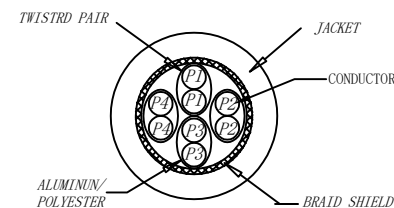

CAT. 6 S/FTP LSZH TPE 250MHz ISO/IEC 11801 & EN50173-1 & ANSI/TIA-568-C.2 www.Synergy21.de CE

PIN OUT

MATERIAL LIST

⑥	LABEL	NO DRY GLUE LABEL	1	
⑤	MINI TIE	PE MINI TIE(POSSESS METAL) COLOUR SEE THE CHART	2	
④	POLYETHYLENE BAG	SYNERGY 21 SLIP PE BAG	1	
③	CABLE	CAT. 6 S/FTP 27AWG (BC*1P+AL-FOIL)*4+Braid(AL-MG) JACKET:TPE LSZH OD:6.0±0.2mm COLOUR SEE THE CHART	1	
②	Over mold	80A PVC, COLOR:SEE THE CHART	2	
①	Plug	RJ45 8P8C' S SHIELDED , THE SHELL PLATED NICKEL , PIN GOLD PLATED 3u" RED/TRANSPARENT	2	
NO.	PARTS NAME	SPECIFICATION STANDARD	QT' Y	REMARK

Hasia		change "ROSH 2.0" to "ROSH 3.0"	2022-02-25	A6	SYNERGY 21					
		Add New Color	2019-03-14	A5						
		Increase the minimum bend radius	2018-11-30	A4	CUSTOMER NO.		ITEM NO.	SEE THE CHART		
		Add moulding size	2018-06-19	A3	PRODUCT NAME	CAT. 6 S/FTP PATCH CORD TPE LSZH	manufacture country:	CHINA	UNIT	MM
		Change Moulding	2018-05-29	A2	DRAWNBY	CHECKBY	APPOBY	DATE		
		CHANGE PACKING AND BOX MARK	2018-03-12	A1	SYNERGY 21	SYNERGY 21	SYNERGY 21	2015-01-20		
BY	CHK	REVISION RECORD MODIFICATIONS	DATE	REV.						