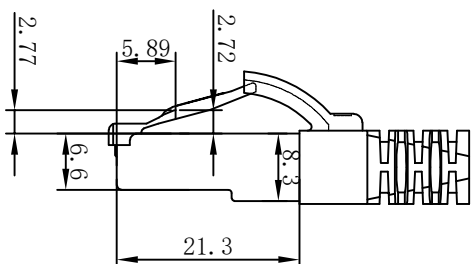

CAT. 6 S/FTP LSZH TPE 250MHz ISO/IEC 11801 & EN50173-1 & ANSI/TIA-568-C.2 www.Synergy21.de CE

PIN OUT

MATERIAL LIST

⑥	LABEL	NO DRY GLUE LABEL	1	
⑤	MINI TIE	PE MINI TIE(POSSESS METAL) COLOUR SEE THE CHART	2	
④	POLYETHYLENE BAG	SYNERGY 21 SLIP PE BAG	1	
③	CABLE	CAT. 6 S/FTP 27AWG (BC*1P+AL-FOIL)*4+Braid(AL-MG) JACKET:TPE LSZH OD:6.0±0.2mm COLOUR SEE THE CHART	1	
②	Over mold	80A PVC, COLOR:SEE THE CHART	2	
①	Plug	RJ45 8P8C' S SHIELDED , THE SHELL PLATED NICKEL , PIN GOLD PLATED 3u" RED/TRANSPARENT	2	
NO.	PARTS NAME	SPECIFICATION STANDARD	QT' Y	REMARK

NOTE:

- ELECTRICAL TEST:
  - 100% OPEN SHORT, MISS WIRE TEST
  - INSULATION RESISTANCE:DC 300V 10M Ohm;
  - CONTACTOR RESISTANCE:1 OHM per meter
- FLUKE TEST LIMIT:ISO11801 Channel Class E
- Working temperature:-10°C ~ + 60°C
- Storage temperature:-20°C~+75°C
- RoHS 3.0 AND REACH compliant
- TPE LSZH:Non fire retardant (Conform IEC60754-2、IEC 61034)
- Packing:Synergy21 PE Bag+Label
- Minimum of the bending radius is 60mm