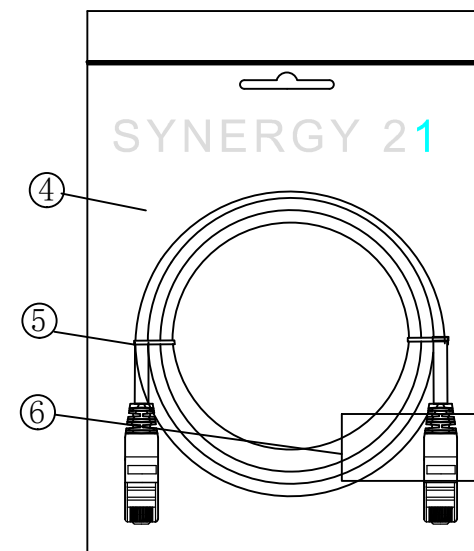

COLOR:BLACK PANTONE BLACK 3C		
ITEM	LENGTH (mm)	PACKING
S216931	150±5	SYNERGY 21 Bag A
S216915	250±10	SYNERGY 21 Bag A
S216916	500±15	SYNERGY 21 Bag A
S216917	1000±30	SYNERGY 21 Bag A
S216918	1500±30	SYNERGY 21 Bag A
S216919	2000±30	SYNERGY 21 Bag A
S216920	3000±50	SYNERGY 21 Bag A
S216921	5000±200	SYNERGY 21 Bag B
S216922	7500±200	SYNERGY 21 Bag B
S216923	10000±200	SYNERGY 21 Bag B
S216924	15000±300	SYNERGY 21 Bag C
S216925	20000±300	SYNERGY 21 Bag C
S216926	25000±300	SYNERGY 21 Bag C
S216927	30000±300	SYNERGY 21 Bag D
S216928	40000±500	SYNERGY 21 Bag D
S216929	50000±500	SYNERGY 21 Bag D

COLOR:RED PANTONE 199C		
ITEM	LENGTH (mm)	PACKING
S216689	150±5	SYNERGY 21 Bag A
S216690	250±10	SYNERGY 21 Bag A
S216691	500±15	SYNERGY 21 Bag A
S216692	1000±30	SYNERGY 21 Bag A
S216693	1500±30	SYNERGY 21 Bag A
S216694	2000±30	SYNERGY 21 Bag A
S216695	3000±50	SYNERGY 21 Bag A
S216696	5000±200	SYNERGY 21 Bag B
S216697	7500±200	SYNERGY 21 Bag B
S216698	10000±200	SYNERGY 21 Bag B
S216699	15000±300	SYNERGY 21 Bag C

Hasia		ADD RED CABLE	2022-05-10	A7	
		NEW	2015-01-20	A	
BY	CHK	REVISION RECORD MODIFICATIONS	DATE	REV.	

SYNERGY 21					
CUSTOMER NO.		ITEM NO.		SEE THE CHART	
PRODUCT NAME	CAT. 6 S/FTP PATCH CORD TPE LSZH	manufacture country:	CHINA	UNIT	MM
DRAWNBY	CHECKBY	APPOBY	DATE		
SYNERGY 21	SYNERGY 21	SYNERGY 21	2015-01-20