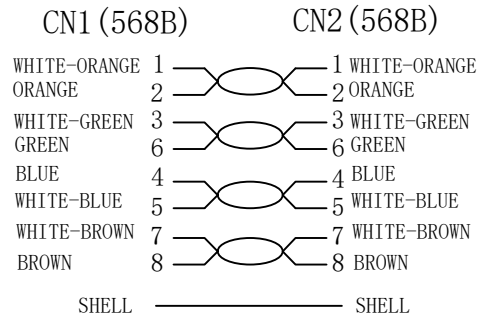

PIN OUT

NOTE:

1. Fluke Channel Test ISO 11801 channel Class Ea
2. RoHS 3.0 AND REACH compliant
3. Electrical test: 100% open short & miss wire test;
4. OPERATING TEMPERATURE: -20°C ~ 75°C  
STORAGE TEMPERATURE: -10°C ~ 60°C
5. Print word: CAT6A U/FTP Patch cord with CAT7 RAW Cable 4x2x32AWG/7  
TPE-LSZH ISO11801 & EN50173 & ANSI/TIA568C.2 www.synergy21.de **CE**
6. Raw cable is Cat7 up to 600Mhz
7. Packing: 1pc/synergy 21 bag+label

MATERIAL LIST

③	CABLE	CAT. 7 U/FTP (32AWG BC*1P+AL-FOIL)*4+DRAIN+ JACKET: TPE-LSZH, OD: 3.8 ± 0.2mm	1	
②	Over mold	48P PVC	2	
①	Plug	RJ45 8P8C Shielded Plug, PIN GOLD PLATED 3u", TRANSPARENT YELLOW	2	
NO.	PARTS NAME	SPECIFICATION STANDARD	QT' Y	REMARK

SYNERGY21

CUSTOMER		ITEM NO.	
Hasia	Add the meter scale	2022-12-26	A1
PRODUCT NAME		manufacture country:	
Super slim CAT6A U/FTP Patch cord With CAT7 RAW Cable		CHINA	UNIT MM
DRAWNBY		CHECKBY	
APPOBY		DATE	
BY	CHK	REVISION RECORD MODIFICATIONS	DATE REV.
			SYNERGY21 SYNERGY21 SYNERGY21 2022-05-13