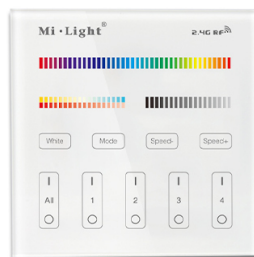

9 color changing modes