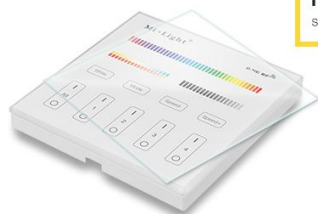

High-end tempered glass panel

Scratching and crushing resistance