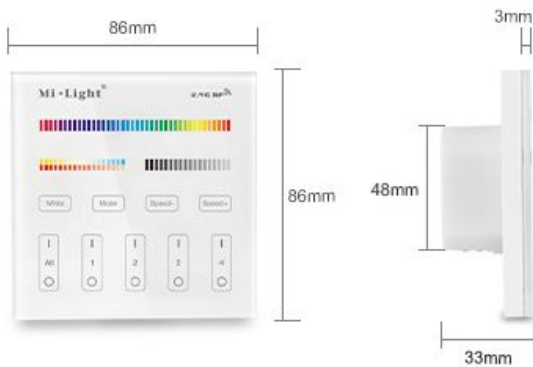

Weitere Bilder