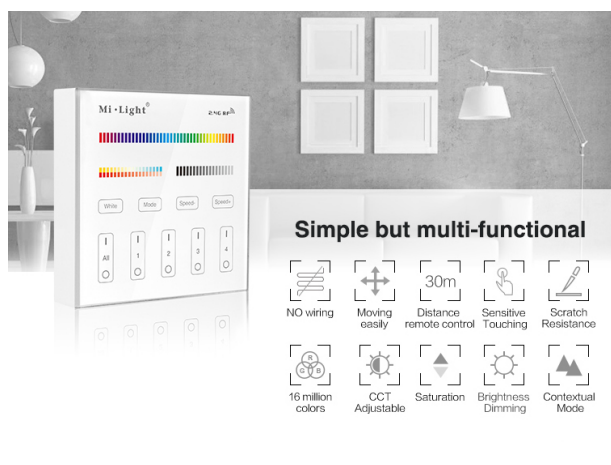

Simple but multi-functional

Compatible 4-zone RGB/RGBW/RGB+CCT series