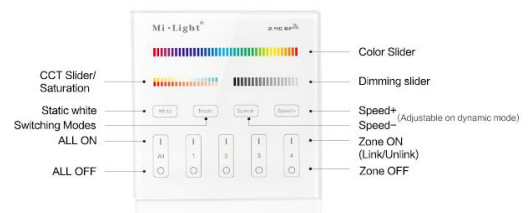

Button Function Diagram