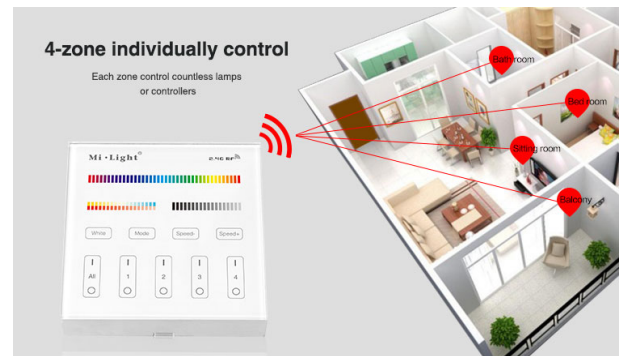

4-zone individually control

Each zone control countless lamps or controllers