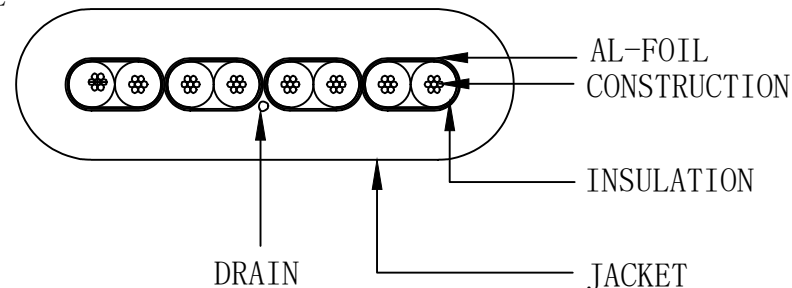

WIRING DIAGRAM

NOTE:

- 100% OPEN SHORT, MISS WIRE TEST
- Fluke Channel test:
Test limit:ISO 11801 CHANNEL CLASS E
- ROHS 3.0 AND REACH COMPLIANT
- Operating temperature: -20°C ~ +75°C
- Halogen free (IEC 60754-2)

MATERIAL LIST

③	OVER MOLD	75A PVC	2	
②	CONNECTOR	RJ45 8P8C shielded Plug, Pin Gold Plated 3U", Transparent red	2	
①	CABLE	CAT.6 U/FTP CABLE(32AWG BC*1P+AL-FOIL)*4+DRAIN JACKET:Super Flex TPE, OD:T=2.0±0.2mm W=6.5±0.2MM	1	
NO.	PARTS NAME	SPECIFICATION STANDARD	QT' Y	REMARK

SYNERGY 21					
CUSTOMER		ITEM NO.		See The Chart	
Hasia	change "ROSH 2.0" to "ROSH 3.0"	2022-02-25	A1	PRODUCT NAME	CAT.6/Class D U/FTP Flat 32AWG Patch cord TPE
	NEW	2021-01-23	A	manufacture country:	CHINA
				UNIT	MM
				DRAWNBY	CHECKBY
				APPROVE	DATE
BY	CHK	REVISION RECORD MODIFICATION	DATE	REV.	SYNERGY 21
					SYNERGY 21
					SYNERGY 21
					2021-01-23