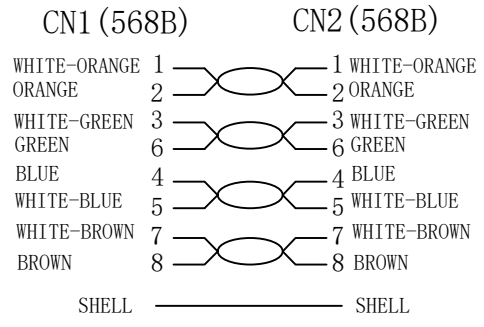

PIN OUT

NOTE:

1. Fluke Channel Test ISO 11801 channel Class Ea
2. RoHS 3.0 AND REACH compliant
3. Electrical test: 100% open short & miss wire test;
4. OPERATING TEMPERATURE: -20°C ~ 75°C
STORAGE TEMPERATURE: -10°C ~ 60°C
5. Print word: CAT6A U/FTP Patch cord with CAT7 RAW Cable 4x2x32AWG/7
TPE-LSZH ISO11801 & EN50173 & ANSI/TIA568C.2 www.synergy21.de **CE**
6. Raw cable is Cat7 up to 600Mhz
7. Packing: 1pc/synergy 21 bag+label

SYNERGY21

CUSTOMER		ITEM NO.	
PRODUCT NAME	Super slim CAT6A U/FTP Patch cord With CAT7 RAW Cable	manufacture country:	CHINA
DRAWNBY	CHECKBY	APPOBY	UNIT MM
SYNERGY21	SYNERGY21	SYNERGY21	DATE 2022-05-13

Colour: GREY (RAL 7035)	
Item No.	Length (mm)
S217300V3	150 ± 10
S217301V3	250 ± 10
S217302V3	500 ± 20
S217303V3	1000 ± 20
S217304V3	1500 ± 30
S217305V3	2000 ± 30
S217306V3	3000 ± 50
S217307V3	5000 ± 100
S217308V3	7500 ± 150
S217309V3	10000 ± 300

Colour: RED (PANTONE 199C)	
Item No.	Length (mm)
S217340V3	150 ± 10
S217341V3	250 ± 10
S217342V3	500 ± 20
S217343V3	1000 ± 20
S217344V3	1500 ± 30
S217345V3	2000 ± 30
S217346V3	3000 ± 50
S217347V3	5000 ± 100
S217348V3	7500 ± 150
S217349V3	10000 ± 300

Colour: Magenta (Pantone 212C)	
Item No.	Length (mm)
S217380V3	150 ± 10
S217381V3	250 ± 10
S217382V3	500 ± 20
S217383V3	1000 ± 20
S217384V3	1500 ± 30
S217385V3	2000 ± 30
S217386V3	3000 ± 50
S217387V3	5000 ± 100
S217388V3	7500 ± 150
S217389V3	10000 ± 300