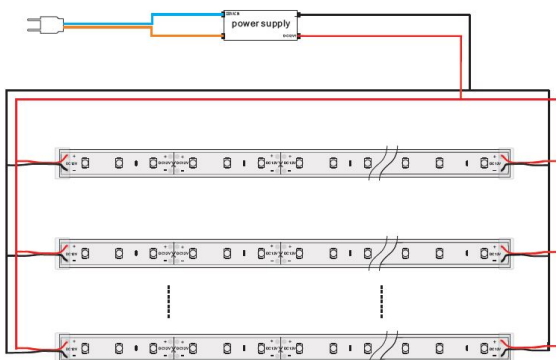

Merkmale

Merkmal	Wert
Abstrahlwinkel:	120
Ampere:	2
CC oder CV:	CV
CRI:	>80
Dimmbar:	abhängig vom Netzteil
Länge:	5
LED Strip Klebeband:	ja
LED Strip Breite:	11
LED Strip Höhe:	5
LED Strip Klebeband:	ja
LED Strip kürzbar:	50
LED Strip Länge:	5000
Lichtfabe in Kelvin:	6250
Lichtfarbe:	kaltweiß
Lichtfarbe in Kelvin:	6250
Lichtfarbe Name:	kaltweiß
Lumen:	1600
Schutzklasse:	IP65
Volt:	12
Gewicht:	0.2 Kg

Weitere Bilder

Front:

Lateral:

Zubehör

Art.-Nr.	Name
81069	Synergy 21 LED zub Hohlbuchse mit Schraubklemmen
81068	Synergy 21 LED zub Hohlstecker mit Schraubklemmen
81741	Synergy 21 LED Flex Strip zub. Silikonbefestigungsschelle 10er Pack
78198	Synergy 21 Netzteil - 12V 30W IP67
98273	Synergy 21 LED Flex Strip zub. Testklemmen für Single Color Streifen
120739	Synergy 21 Netzteil - 12V 30W Osram IP66
174654	Synergy 21 LED FLEX Strip zub. Easy Connect I shape for 1 line clear
174653	Synergy 21 LED FLEX Strip zub. Easy Connect I shape for 1 line red
174656	Synergy 21 LED FLEX Strip zub. Easy Connect I shape for 2 line clear
174655	Synergy 21 LED FLEX Strip zub. Easy Connect I shape for 2 line red
174648	Synergy 21 LED FLEX Strip zub. Easy Connect T shape for 1 line clear
174650	Synergy 21 LED FLEX Strip zub. Easy Connect T shape for 1 line clear
174647	Synergy 21 LED FLEX Strip zub. Easy Connect T shape for 1 line red
174649	Synergy 21 LED FLEX Strip zub. Easy Connect T shape for 1 line red
174652	Synergy 21 LED FLEX Strip zub. Easy Connect T shape for 2 line clear
174651	Synergy 21 LED FLEX Strip zub. Easy Connect T shape for 2 line red
174637	Synergy 21 LED FLEX Strip zub. Easy Connect Strip to strip Joint 10/12mm IP67
174633	Synergy 21 LED FLEX Strip zub. Easy Connect Strip to Wire 10/12mm IP67
181661	Synergy 21 Dimmer - Mean Well EnOcean wireless multi-channel PWM