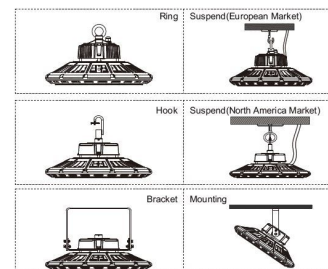

Weitere Bilder

Dimension

Installation:

Weight:4.80Kg

Product Description

- 1, Compact and fasion design .Light weighted : 4.80kg
- 2, Philips 3030 LED as light source , CRI>80Ra
- 3, MEAN WELL HBG Series power supply . PF>0.95
- 4, High lumen efficiency : 135lm/w
- 5, 5 years warranty .