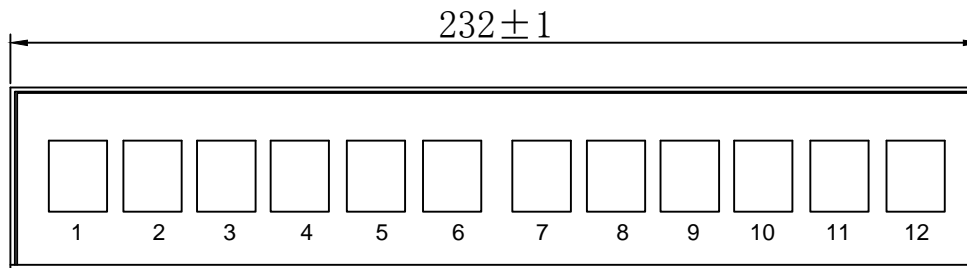

SYNERGY 21[®]

"SYNERGY 2[®]" for black printing The pantone of Color is black c
 "1" for blue printing The pantone of Color is 298C

NOTE:

1. RoHS 2.0 and Reach Complinat
 2. PACKING: 1pcs/BOX+labe
- Accessory:
1. Cable Tie (75X1.9mm) × 8Pcs
 2. Foot pad × 4Pcs
 3. M4 Screw × 2pcs

NO.	PARTS NAME	SPECIFICATION STANDARD	QT' Y	REMARK	SYNERGY 21							
②	Top Cover	1.0mm thickness Metallic Panel with plastic powder cladding Gray RAL7035	1		CUSTOMER		ITEM NO.		S216376			
①	Bottom Panel	1.2mm thickness Metallic Panel with plastic powder cladding Gray RAL7035	1		PRODUCT NAME		manufacture country		China UNIT MM			
					Desktop Consolidation Point Box 12 port		DRAWNBY		CHECKBY		APPOBY	DATE
							SYNERGY 21		SYNERGY 21		SYNERGY 21	2020-02-18
BY	CHK	REVISION RECORD MODIFICATIONS	DATE	REV.	NEW		2020-02-18		A			