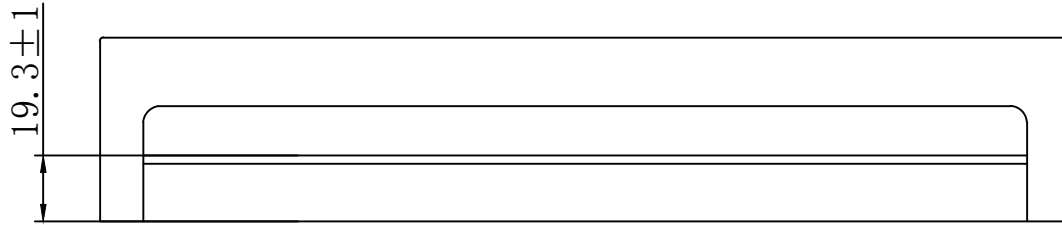

SYNERGY 21[®]

"SYNERGY 2[®]" for black printing The pantone of Color is black c
 "1" for blue printing The pantone of Color is 298C

NOTE:

1. RoHS 2.0 and Reach Complinat
 2. PACKING: 1pcs/BOX+labe
- Accessory:
1. Cable Tie (75X1.9mm) × 8Pcs
 2. Foot pad × 4Pcs
 3. M4 Screw × 2pcs

NO.	PARTS NAME	SPECIFICATION STANDARD	QT' Y	REMARK	SYNERGY 21							
②	Top Cover	1.0mm thickness Metallic Panel with plastic powder cladding Gray RAL7035	1		CUSTOMER		ITEM NO.		S216376			
①	Bottom Panel	1.2mm thickness Metallic Panel with plastic powder cladding Gray RAL7035	1		PRODUCT NAME		manufacture country		China UNIT MM			
					Desktop Consolidation Point Box 12 port		DRAWNBY		CHECKBY		APPOBY	DATE
							SYNERGY 21		SYNERGY 21		SYNERGY 21	2020-02-18
BY	CHK	REVISION RECORD MODIFICATIONS	DATE	REV.	NEW		2020-02-18		A			