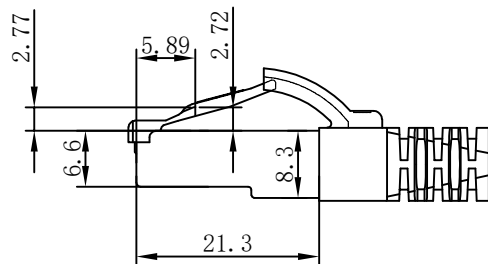

CAT.6 S/FTP LSZH 250MHz ISO/IEC 11801 & EN50173-1 & ANSI/TIA-568-C.2 www.Synergy21.de **CE**

PIN OUT

MATERIAL LIST

⑥	LABEL	NO DRY GLUE LABEL	1	
⑤	MINI TIE	PE MINI TIE (POSSESS METAL) COLOUR SEE THE CHART	2	
④	POLYETHYLENE BAG	SYNERGY 21 SLIP PE BAG	1	
③	CABLE	CAT.6 S/FTP 27AWG(BC*1P+AL-FOIL)*4+Braid (AL-MG) JACKET:LSZH OD:5.8±0.2mm COLOUR SEE THE CHART	1	
②	Over mold	80A PVC, COLOR:SEE THE CHART	2	
①	Plug	RJ45 8P8C'S SHIELED , THE SHELL PLATED NICKEL , PIN GOLD PLATED 3u" RED/TRANSPARENT	2	
NO.	PARTS NAME	SPECIFICATION STANDARD	QT' Y	REMARK

NOTE:

- ELECTRICAL TEST:
 - 100% OPEN SHORT, MISS WIRE TEST
 - INSULATION RESISTANCE:DC 300V 10M Ohm;
 - CONTACTOR RESISTANCE:1 OHM per meter
- FLUKE TEST LIMIT:ISO11801 Channel Class E
- Operating temperature:-20°C~+75°C
- ROHS 3.0 AND REACH compliant
- Support PoE/PoE+/PoE++
- Packing:Synergy21 PE Bag+Label
- Minimum of the bending radius is 60mm
- Flame retardant (IEC60332-1-2)
Low smoke(IEC 61034)
Halogen free(IEC 60754-2)

Hasia		change "ROSH 2.0" to "ROSH 3.0"	2022-02-25	A7	SYNERGY 21					
		Add IEC60332-1-2	2021-01-23	A6						
		Increase the minimum bend radius	2018-11-30	A5						
		Change Moulding	2018-05-29	A4						
		CHANGE PACKING AND BOX MARK	2018-03-12	A3						
		ADD POE Information	2017-02-06	A2	CUSTOMER NO.		ITEM NO.	SEE THE CHART		
		REVISION RECORD MODIFICATIONS	DATE	REV.	PRODUCT NAME	CAT. 6 S/FTP PATCH CORD LSZH	manufacture country:	CHINA	UNIT	MM
BY	CHK				DRAWNBY	CHECKBY	APPOBY	DATE		
					SYNERGY 21	SYNERGY 21	SYNERGY 21	2015-01-20		