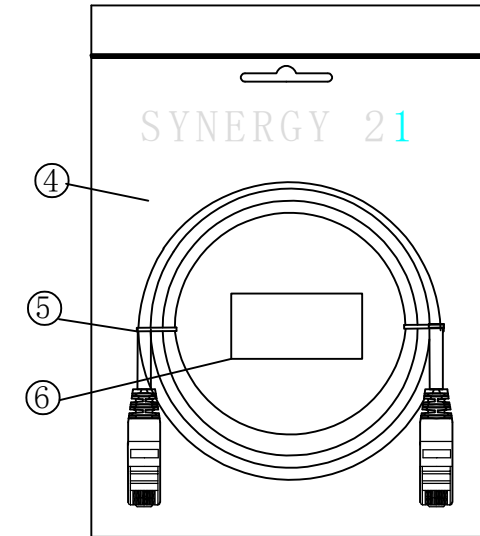

COLOR:BLUE PANTONE 647C		
ITEM	LENGTH/mm	PACKING
S215900	150±10	SYNERGY 21 A Bag
S216002	250±10	SYNERGY 21 A Bag
S216009	500±15	SYNERGY 21 A Bag
S216019	1000±30	SYNERGY 21 A Bag
S216029	1500±30	SYNERGY 21 A Bag
S216038	2000±30	SYNERGY 21 A Bag
S216048	3000±50	SYNERGY 21 A Bag
S216058	5000±200	SYNERGY 21 B Bag
S216068	7500±200	SYNERGY 21 B Bag
S216077	10000±200	SYNERGY 21 B Bag
S216086	15000±300	SYNERGY 21 C Bag
S216095	20000±300	SYNERGY 21 C Bag
S216104	25000±300	SYNERGY 21 C Bag
S216113	30000±300	SYNERGY 21 D Bag

COLOR:BLACK PANTONE BLACK 3C		
ITEM	LENGTH/mm	PACKING
S215907	150±10	SYNERGY 21 A Bag
S216001	250±10	SYNERGY 21 A Bag
S216008	500±15	SYNERGY 21 A Bag
S216018	1000±30	SYNERGY 21 A Bag
S216028	1500±30	SYNERGY 21 A Bag
S216037	2000±30	SYNERGY 21 A Bag
S216047	3000±50	SYNERGY 21 A Bag
S216057	5000±200	SYNERGY 21 B Bag
S216067	7500±200	SYNERGY 21 B Bag
S216076	10000±200	SYNERGY 21 B Bag
S216085	15000±300	SYNERGY 21 C Bag
S216094	20000±300	SYNERGY 21 C Bag
S216103	25000±300	SYNERGY 21 C Bag
S216112	30000±300	SYNERGY 21 D Bag

SYNERGY 21													
						CUSTOMER NO.		ITEM NO.		SEE THE CHART			
						PRODUCT NAME CAT. 6 S/FTP PATCH CORD		manufacture country:		CHINA	UNIT	MM	
NEW						2015-01-20		A		DRAWNBY	CHECKBY	APPOBY	DATE
BY	CHK	REVISION RECORD MODIFICATIONS				DATE		REV.	SYNERGY 21	SYNERGY 21	SYNERGY 21	2015-01-20