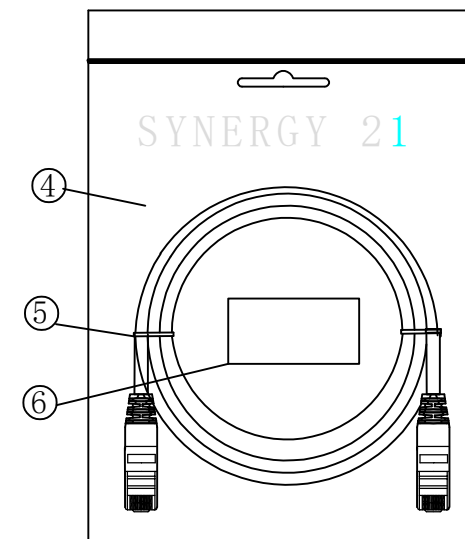

COLOR:BLUE PANTONE 647C		
ITEM	LENGTH/mm	PACKING
S215900	150±10	SYNERGY 21 A Bag
S216002	250±10	SYNERGY 21 A Bag
S216009	500±15	SYNERGY 21 A Bag
S216019	1000±30	SYNERGY 21 A Bag
S216029	1500±30	SYNERGY 21 A Bag
S216038	2000±30	SYNERGY 21 A Bag
S216048	3000±50	SYNERGY 21 A Bag
S216058	5000±200	SYNERGY 21 B Bag
S216068	7500±200	SYNERGY 21 B Bag
S216077	10000±200	SYNERGY 21 B Bag
S216086	15000±300	SYNERGY 21 C Bag
S216095	20000±300	SYNERGY 21 C Bag
S216104	25000±300	SYNERGY 21 C Bag
S216113	30000±300	SYNERGY 21 D Bag

COLOR:BLACK PANTONE BLACK 3C		
ITEM	LENGTH/mm	PACKING
S215907	150±10	SYNERGY 21 A Bag
S216001	250±10	SYNERGY 21 A Bag
S216008	500±15	SYNERGY 21 A Bag
S216018	1000±30	SYNERGY 21 A Bag
S216028	1500±30	SYNERGY 21 A Bag
S216037	2000±30	SYNERGY 21 A Bag
S216047	3000±50	SYNERGY 21 A Bag
S216057	5000±200	SYNERGY 21 B Bag
S216067	7500±200	SYNERGY 21 B Bag
S216076	10000±200	SYNERGY 21 B Bag
S216085	15000±300	SYNERGY 21 C Bag
S216094	20000±300	SYNERGY 21 C Bag
S216103	25000±300	SYNERGY 21 C Bag
S216112	30000±300	SYNERGY 21 D Bag

					SYNERGY 21						
					CUSTOMER NO.		ITEM NO.	SEE THE CHART			
					PRODUCT NAME	CAT. 6 S/FTP PATCH CORD	manufacture country:	CHINA	UNIT	MM	
					NEW	2015-01-20	A	DRAWNBY	CHECKBY	APPOBY	DATE
BY	CHK	REVISION RECORD MODIFICATIONS			DATE	REV.	SYNERGY 21	SYNERGY 21	SYNERGY 21	2015-01-20