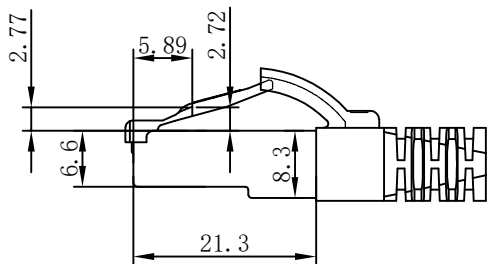

CAT.6 S/FTP LSZH 250MHz ISO/IEC 11801 & EN50173-1 & ANSI/TIA-568-C.2 www.Synergy21.de **CE**

PIN OUT

MATERIAL LIST

NO.	PARTS NAME	SPECIFICATION STANDARD	QT' Y	REMARK
⑥	LABEL	NO DRY GLUE LABEL	1	
⑤	MINI TIE	PE MINI TIE (POSSESS METAL) COLOUR SEE THE CHART	2	
④	POLYETHYLENE BAG	SYNERGY 21 SLIP PE BAG	1	
③	CABLE	CAT.6 S/FTP 27AWG(BC*1P+AL-FOIL)*4+Braid (AL-MG) JACKET:LSZH OD:5.8±0.2mm COLOUR SEE THE CHART	1	
②	Over mold	80A PVC, COLOR:SEE THE CHART	2	
①	Plug	RJ45 8P8C'S SHIELED , THE SHELL PLATED NICKEL , PIN GOLD PLATED 3u" RED/TRANSPARENT	2	

NOTE:

- ELECTRICAL TEST:
 - 100% OPEN SHORT, MISS WIRE TEST
 - INSULATION RESISTANCE:DC 300V 10M Ohm;
 - CONTACTOR RESISTANCE:1 OHM per meter
- FLUKE TEST LIMIT:ISO11801 Channel Class E
- Operating temperature:-20°C~+75°C
- ROHS 3.0 AND REACH compliant
- Support PoE/PoE+/PoE++
- Packing:Synergy21 PE Bag+Label
- Minimum of the bending radius is 60mm
- Flame retardant (IEC60332-1-2)
Low smoke(IEC 61034)
Halogen free(IEC 60754-2)

Hasia		change "ROSH 2.0" to "ROSH 3.0"	2022-02-25	A7	SYNERGY 21					
		Add IEC60332-1-2	2021-01-23	A6						
		Increase the minimum bend radius	2018-11-30	A5						
		Change Moulding	2018-05-29	A4						
		CHANGE PACKING AND BOX MARK	2018-03-12	A3	CUSTOMER NO.		ITEM NO.	SEE THE CHART		
		ADD POE Information	2017-02-06	A2	PRODUCT NAME	CAT. 6 S/FTP PATCH CORD LSZH	manufacture country:	CHINA	UNIT	MM
BY	CHK	REVISION RECORD MODIFICATIONS	DATE	REV.	DRAWNBY	CHECKBY	APPOBY	DATE		
					SYNERGY 21	SYNERGY 21	SYNERGY 21	2015-01-20		