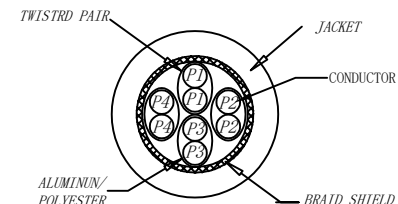

CAT.6 S/FTP LSZH 250MHz ISO/IEC 11801 & EN50173-1 & ANSI/TIA-568-C.2 www.Synergy21.de **CE**

PIN OUT

MATERIAL LIST

NO.	PARTS NAME	SPECIFICATION STANDARD	QT' Y	REMARK
⑥	LABEL	NO DRY GLUE LABEL	1	
⑤	MINI TIE	PE MINI TIE (POSSESS METAL) COLOUR SEE THE CHART	2	
④	POLYETHYLENE BAG	SYNERGY 21 SLIP PE BAG	1	
③	CABLE	CAT.6 S/FTP 27AWG(BC*1P+AL-FOIL)*4+Braid (AL-MG) JACKET:LSZH OD:5.8±0.2mm COLOUR SEE THE CHART	1	
②	Over mold	80A PVC, COLOR:SEE THE CHART	2	
①	Plug	RJ45 8P8C'S SHIELED , THE SHELL PLATED NICKEL , PIN GOLD PLATED 3u" RED/TRANSPARENT	2	

NOTE:

- ELECTRICAL TEST:
 - 100% OPEN SHORT, MISS WIRE TEST
 - INSULATION RESISTANCE:DC 300V 10M Ohm;
 - CONTACTOR RESISTANCE:1 OHM per meter
- FLUKE TEST LIMIT:ISO11801 Channel Class E
- Operating temperature:-20°C~+75°C
- ROHS 3.0 AND REACH compliant
- Support PoE/PoE+/PoE++
- Packing:Synergy21 PE Bag+Label
- Minimum of the bending radius is 60mm
- Flame retardant (IEC60332-1-2)
Low smoke(IEC 61034)
Halogen free(IEC 60754-2)

Hasia		change "ROSH 2.0" to "ROSH 3.0"	2022-02-25	A7	SYNERGY 21					
		Add IEC60332-1-2	2021-01-23	A6						
		Increase the minimum bend radius	2018-11-30	A5						
		Change Moulding	2018-05-29	A4						
		CHANGE PACKING AND BOX MARK	2018-03-12	A3	CUSTOMER NO.		ITEM NO.	SEE THE CHART		
		ADD POE Information	2017-02-06	A2	PRODUCT NAME	CAT. 6 S/FTP PATCH CORD LSZH	manufacture country:	CHINA	UNIT	MM
BY	CHK	REVISION RECORD MODIFICATIONS	DATE	REV.	DRAWNBY	CHECKBY	APPOBY	DATE		
					SYNERGY 21	SYNERGY 21	SYNERGY 21	2015-01-20		

					SYNERGY 21						
					CUSTOMER NO.		ITEM NO.	SEE THE CHART			
					PRODUCT NAME	CAT. 6 S/FTP PATCH CORD	manufacture country:	CHINA	UNIT	MM	
					NEW	2015-01-20	A	DRAWNBY	CHECKBY	APPOBY	DATE
BY	CHK	REVISION RECORD MODIFICATIONS			DATE	REV.	SYNERGY 21	SYNERGY 21	SYNERGY 21	2015-01-20	