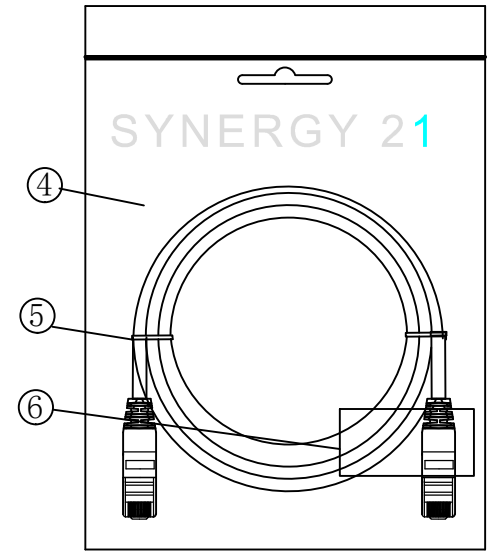

COLOR:BLACK PANTONE BLACK 3C		
ITEM	LENGTH (mm)	PACKING
S216931	150±5	SYNERGY 21 Bag A
S216915	250±10	SYNERGY 21 Bag A
S216916	500±15	SYNERGY 21 Bag A
S216917	1000±30	SYNERGY 21 Bag A
S216918	1500±30	SYNERGY 21 Bag A
S216919	2000±30	SYNERGY 21 Bag A
S216920	3000±50	SYNERGY 21 Bag A
S216921	5000±200	SYNERGY 21 Bag B
S216922	7500±200	SYNERGY 21 Bag B
S216923	10000±200	SYNERGY 21 Bag B
S216924	15000±300	SYNERGY 21 Bag C
S216925	20000±300	SYNERGY 21 Bag C
S216926	25000±300	SYNERGY 21 Bag C
S216927	30000±300	SYNERGY 21 Bag D
S216928	40000±500	SYNERGY 21 Bag D
S216929	50000±500	SYNERGY 21 Bag D

COLOR:RED PANTONE 199C		
ITEM	LENGTH (mm)	PACKING
S216689	150±5	SYNERGY 21 Bag A
S216690	250±10	SYNERGY 21 Bag A
S216691	500±15	SYNERGY 21 Bag A
S216692	1000±30	SYNERGY 21 Bag A
S216693	1500±30	SYNERGY 21 Bag A
S216694	2000±30	SYNERGY 21 Bag A
S216695	3000±50	SYNERGY 21 Bag A
S216696	5000±200	SYNERGY 21 Bag B
S216697	7500±200	SYNERGY 21 Bag B
S216698	10000±200	SYNERGY 21 Bag B
S216699	15000±300	SYNERGY 21 Bag C

Hasia		ADD RED CABLE	2022-05-10	A7	
		NEW	2015-01-20	A	
BY	CHK	REVISION RECORD MODIFICATIONS	DATE	REV.	

SYNERGY 21					
CUSTOMER NO.		ITEM NO.		SEE THE CHART	
PRODUCT NAME	CAT. 6 S/FTP PATCH CORD TPE LSZH	manufacture country:	CHINA	UNIT	MM
DRAWNBY		CHECKBY	APPOBY	DATE	
SYNERGY 21		SYNERGY 21		SYNERGY 21 2015-01-20