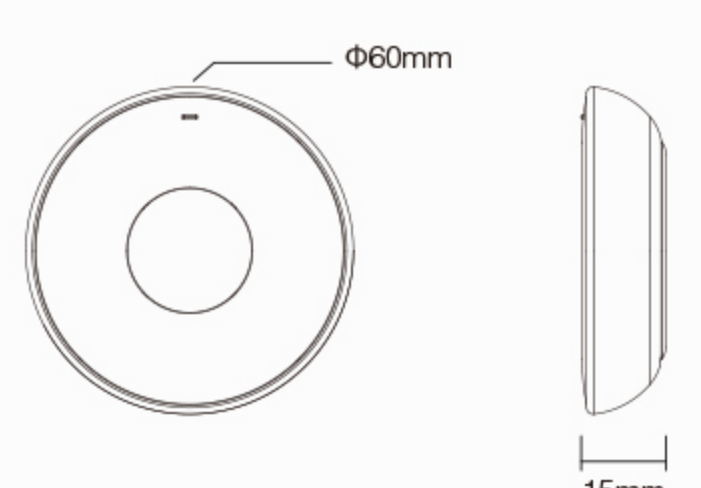

Product Parameters

Model No.: K2 (White) / K2-B (Black)

Working Voltage : 3V (CR2032 battery)

Transmitting Power: 6dBm

Standby Power Consumption: <math><6\mu A</math>

RF: 2.4GHz

Working Temp.: -10~40°C

Control Distance: 30m

1PC/BOX
G.W.:0.08KGS