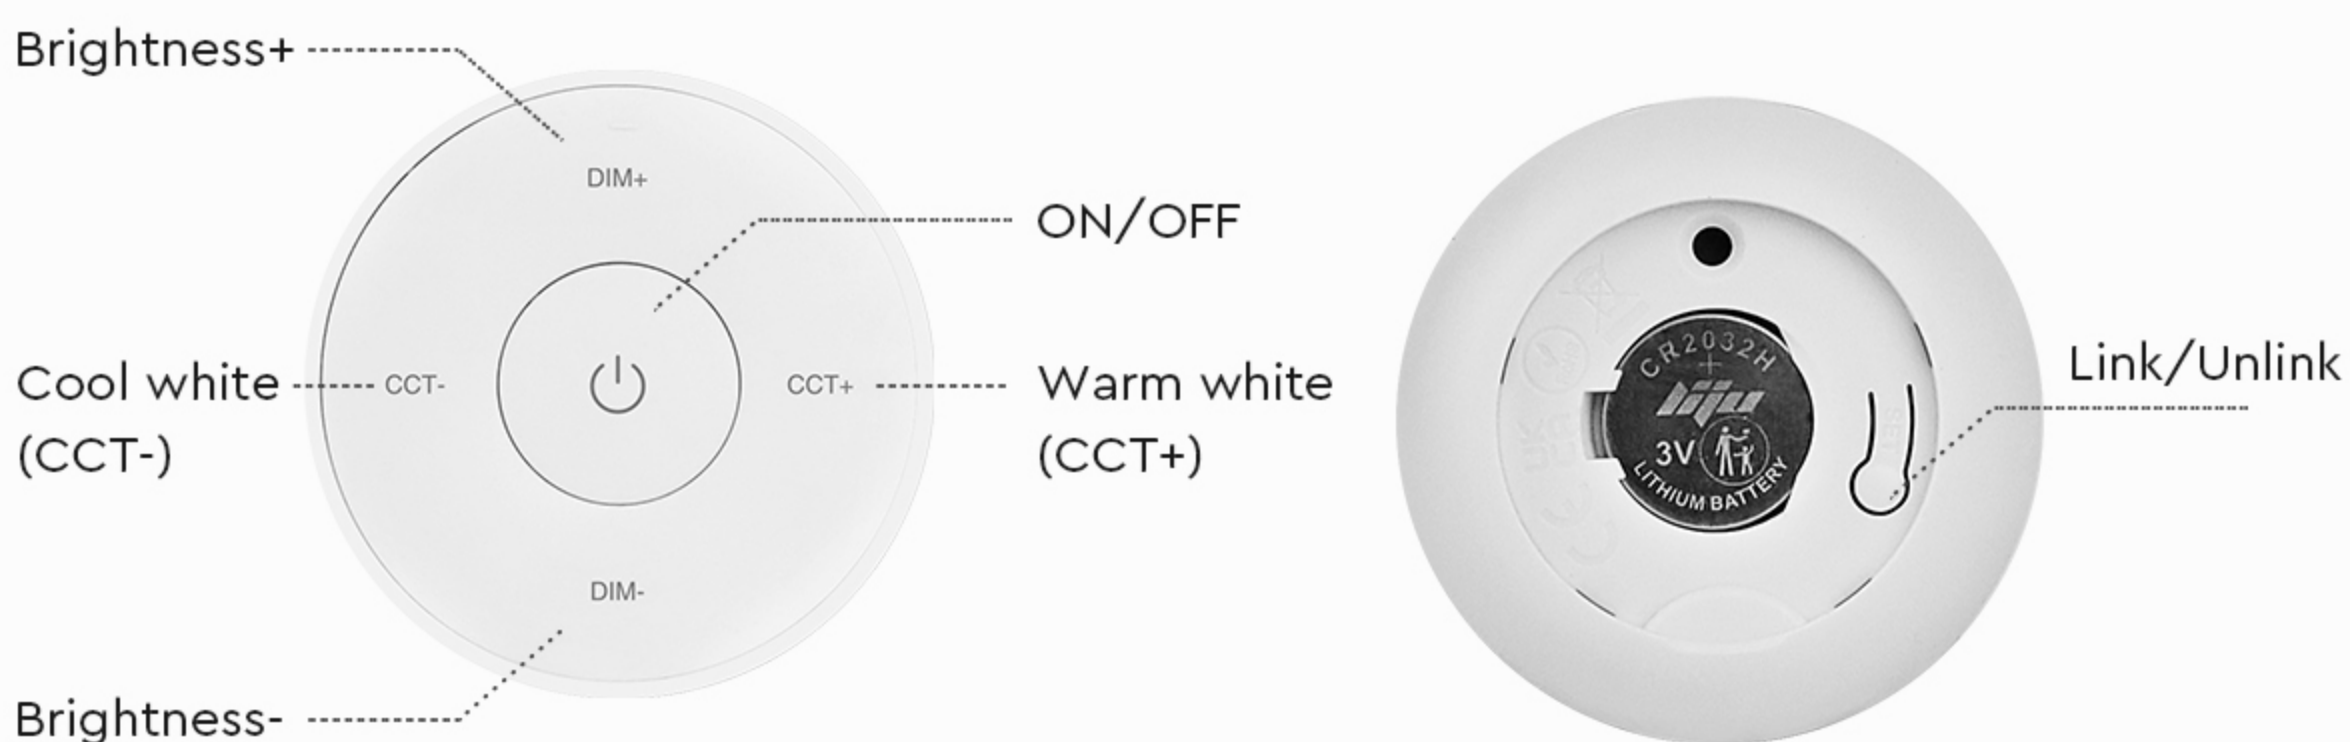

Mini Remote (2.4GHz)

Magnetic holder, adjustable brightness and color temperature
Available in black and white

Product Parameters

Model No.: K2 (White) / K2-B (Black)

Working Voltage : 3V (CR2032 battery)

Transmitting Power: 6dBm

Standby Power Consumption: <math><6\mu A</math>

RF: 2.4GHz

Working Temp.: -10~40°C

Control Distance: 30m

1PC/BOX
G.W.:0.08KGS

Easily Adjust Brightness

2.4GHz control, can be controlled after pairing with the device

Adjust The Desired Color Temperature

Different color temperature, different feelings

Compatible With MiBoxer Mi-Light 2.4GHz Series Lamps

The SET key is used for Link / Unlink of lamps
(Battery not provided)

Method 1

Method 2