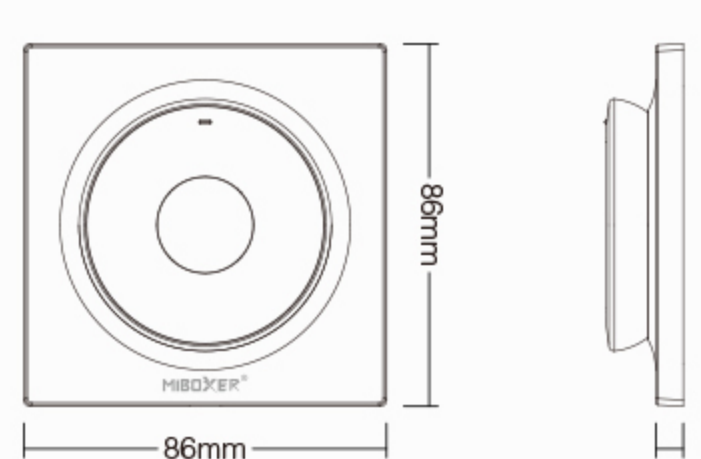

Product Parameters

Model No.: K2 (White) / K2-B (Black)

Working Voltage : 3V (CR2032 battery)

Transmitting Power: 6dBm

Standby Power Consumption: <math><6\mu A</math>

RF: 2.4GHz

Working Temp.: -10~40°C

Control Distance: 30m

1PC/BOX
G.W.:0.08KGS