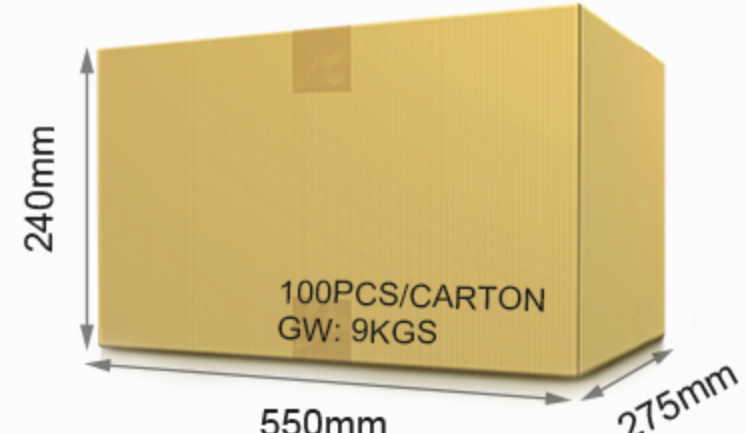

### Product Parameters

Model No.: K2 (White) / K2-B (Black)

Working Voltage : 3V (CR2032 battery)

Transmitting Power: 6dBm

Standby Power Consumption: <math><6\mu A</math>

RF: 2.4GHz

Working Temp.: -10~40°C

Control Distance: 30m

1PC/BOX  
G.W.:0.08KGS