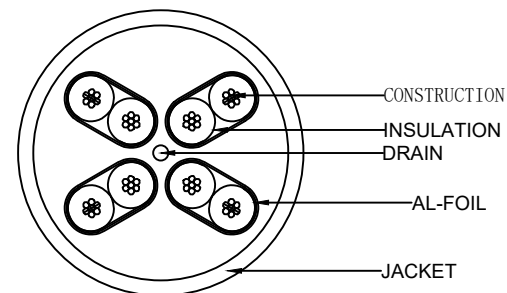

CAT6A U/FTP 4x2x32AWG/7 TPE ISO11801 & EN50173 & ANSI/TIA568C.2 www.Synergy21.de **CE**

PIN OUT

NOTE:

1. Fluke Channel Test ISO 11801 channel Class Ea
2. ROHS 3.0 AND REACH compliant
3. Electrical test: 100% open short & miss wire test;
4. Operating temperature: -20°C ~ +75°C
5. Minimum of the bending radius is 30mm
6. Flame retardant (IEC60332-1-2)
Low smoke (IEC 61034)
Halogen free (IEC 60754-2)

MATERIAL LIST

NO.	PARTS NAME	SPECIFICATION STANDARD	QT' Y	REMARK
③	CABLE	CAT. 6A U/FTP CABLE (32AWG BC*1P+AL-FOIL)*4+DRAIN+JACKET:LSZH-TPE, OD:3.8±0.2mm	1	
②	Over mold	75A PVC	2	
①	Plug	RJ45 8P8C Shielded Plug, PIN GOLD PLATED 3u", THE SHELL PLATED NICKEL, TRANSPARENT BLUE	2	

					SYNERGY 21					
BY	CHK	REVISION RECORD MODIFICATION	DATE	REV.	CUSTOMER	ITEM NO.	SYNERGY 21	SYNERGY 21	SYNERGY 21	2021-01-23
Hasia		change "ROSH 2.0" to "ROSH 3.0"	2022-02-25	A2	CUSTOMER		See The Chart			
		Change the Jacket	2022-02-14	A1	PRODUCT NAME	Cat. 6A U/FTP Patch cord Slim Type LSZH-TPE	manufacture country:	CHINA	UNIT	MM
		NEW	2021-01-23	A	DRAWNBY	CHECKBY	APPROVE			DATE

COLOR:GREEN PANTONE 3278C	
ITEM	LENGTH/mm
S217350	150±5
S217351	250±10
S217352	500±15
S217353	1000±20
S217354	1500±30
S217355	2000±30
S217356	3000±50
S217357	5000±100
S217358	7500±200
S217359	10000±200