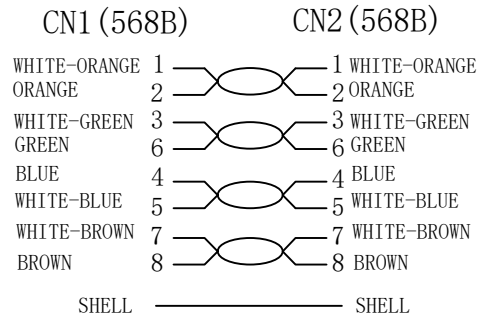

PIN OUT

NOTE:

1. Fluke Channel Test ISO 11801 channel Class Ea
2. RoHS 3.0 AND REACH compliant
3. Electrical test: 100% open short & miss wire test;
4. OPERATING TEMPERATURE: -20°C ~ 75°C
STORAGE TEMPERATURE: -10°C ~ 60°C
5. Print word: CAT6A U/FTP Patch cord with CAT7 RAW Cable 4x2x32AWG/7
TPE-LSZH ISO11801 & EN50173 & ANSI/TIA568C.2 www.synergy21.de **CE**
6. Raw cable is Cat7 up to 600Mhz
7. Packing: 1pc/synergy 21 bag+label

Colour: RED (PANTONE 199C)	
Item No.	Length (mm)
S217340V3	150 ± 10
S217341V3	250 ± 10
S217342V3	500 ± 20
S217343V3	1000 ± 20
S217344V3	1500 ± 30
S217345V3	2000 ± 30
S217346V3	3000 ± 50
S217347V3	5000 ± 100
S217348V3	7500 ± 150
S217349V3	10000 ± 300

Colour: GREEN (PANTONE 3278C)	
Item No.	Length (mm)
S217350V3	150 ± 10
S217351V3	250 ± 10
S217352V3	500 ± 20
S217353V3	1000 ± 20
S217354V3	1500 ± 30
S217355V3	2000 ± 30
S217356V3	3000 ± 50
S217357V3	5000 ± 100
S217358V3	7500 ± 150
S217359V3	10000 ± 300

Colour: Magenta (Pantone 212C)	
Item No.	Length (mm)
S217380V3	150 ± 10
S217381V3	250 ± 10
S217382V3	500 ± 20
S217383V3	1000 ± 20
S217384V3	1500 ± 30
S217385V3	2000 ± 30
S217386V3	3000 ± 50
S217387V3	5000 ± 100
S217388V3	7500 ± 150
S217389V3	10000 ± 300