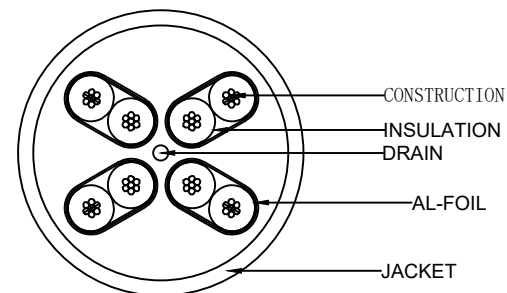

CAT6A U/FTP 4x2x32AWG/7 TPE ISO11801 & EN50173 & ANSI/TIA568C.2 www.Synergy21.de **CE**

PIN OUT

NOTE:

1. Fluke Channel Test ISO 11801 channel Class Ea
2. ROHS 3.0 AND REACH compliant
3. Electrical test: 100% open short & miss wire test;
4. Operating temperature: -20°C ~ +75°C
5. Minimum of the bending radius is 30mm
6. Flame retardant (IEC60332-1-2)  
Low smoke (IEC 61034)  
Halogen free (IEC 60754-2)

MATERIAL LIST

NO.	PARTS NAME	SPECIFICATION STANDARD	QT' Y	REMARK
③	CABLE	CAT. 6A U/FTP CABLE (32AWG BC*1P+AL-FOIL)*4+DRAIN+JACKET:LSZH-TPE, OD:3.8±0.2mm	1	
②	Over mold	75A PVC	2	
①	Plug	RJ45 8P8C Shielded Plug, PIN GOLD PLATED 3u", THE SHELL PLATED NICKEL, TRANSPARENT BLUE	2	

					SYNERGY 21					
Hasia		change "ROSH 2.0" to "ROSH 3.0"	2022-02-25	A2	CUSTOMER		ITEM NO.	See The Chart		
		Change the Jacket	2022-02-14	A1	PRODUCT NAME	Cat. 6A U/FTP Patch cord Slim Type LSZH-TPE	manufacture country:	CHINA	UNIT	MM
		NEW	2021-01-23	A	DRAWNBY	CHECKBY	APPROVE	DATE		
BY	CHK	REVISION RECORD MODIFICATION	DATE	REV.	SYNERGY 21	SYNERGY 21	SYNERGY 21	2021-01-23		

COLOR:GREEN PANTONE 3278C	
ITEM	LENGTH/mm
S217350	150±5
S217351	250±10
S217352	500±15
S217353	1000±20
S217354	1500±30
S217355	2000±30
S217356	3000±50
S217357	5000±100
S217358	7500±200
S217359	10000±200