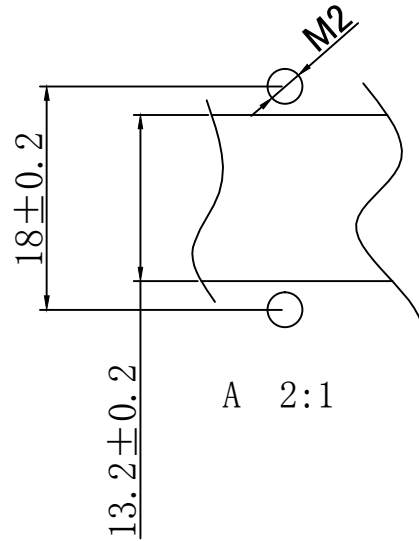

**Specification:**

**Material:**

- Color: Grey RAL7035
- Powder plastics Coating smoothness
- Material: SPCC
- Thickness: 1.2mm

**Performance:**

- DIN RAIL BOX
- For 12 port SC Simplex or LC Duplex Adapter
- Adapter Vertical assembly
- W/O Adapter
- With DIN Rail
- L×D×H :128×137×37

**Packing:**

1PC/ brown box+label

		NEW	2018-11-27	A
BY	CHK	REVISION RECORD MODIFICATIONS	DATE	REV.

<b>SYNERGY 21</b>					
CUSTOMER		ITEM NO.		S215687	
PRODUCT NAME		MANUFACTURE COUNTRY:		CHINA	UNIT MM
Metal Terminal Box DIN for 12 port SC simplex or LC Duplex, Grey Color					
DRAWNBY		CHECKBY		APPOBY	
SYNERGY 21		SYNERGY 21		SYNERGY 21	
				DATE	
				2018-11-27	