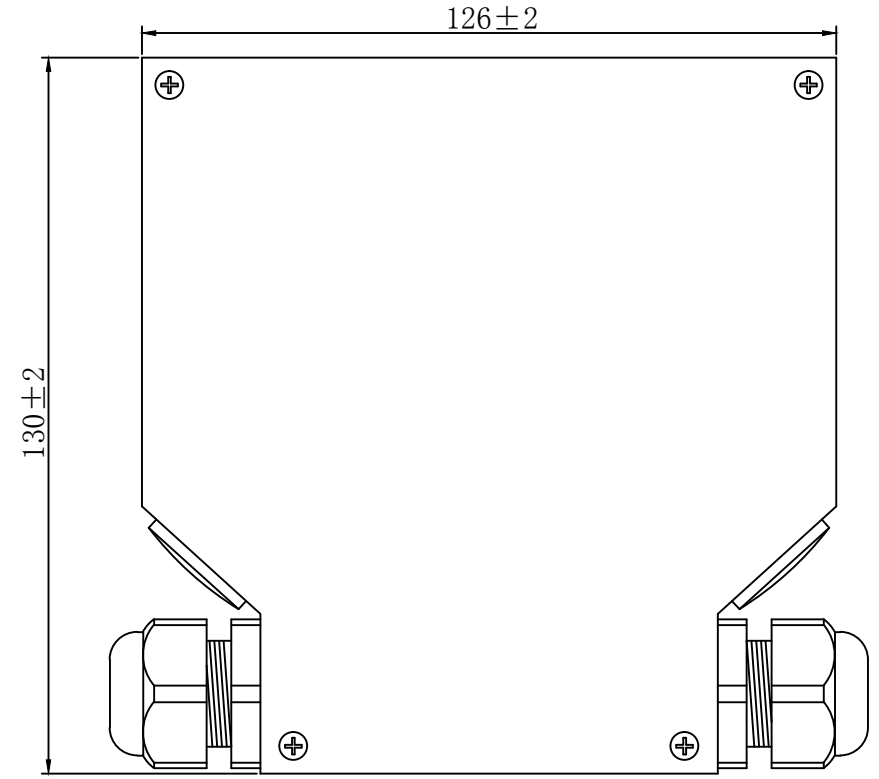

**Specification:**

**Material:**

- Color: Grey RAL7035
- Powder plastics Coating smoothness
- Material: SPCC
- Thickness: 1.2mm

**Performance:**

- DIN RAIL BOX
- For 12 port SC Simplex or LC Duplex Adapter
- Adapter Vertical assembly
- W/O Adapter
- With DIN Rail
- L×D×H :128×137×37

**Packing:**

1PC/ brown box+label

		NEW	2018-11-27	A
BY	CHK	REVISION RECORD MODIFICATIONS	DATE	REV.

<b>SYNERGY 21</b>					
CUSTOMER		ITEM NO.		S215687	
PRODUCT NAME		MANUFACTURE COUNTRY:		CHINA	UNIT MM
Metal Terminal Box DIN for 12 port SC simplex or LC Duplex, Grey Color					
DRAWNBY		CHECKBY		APPOBY	
SYNERGY 21		SYNERGY 21		SYNERGY 21	
				DATE	
				2018-11-27	