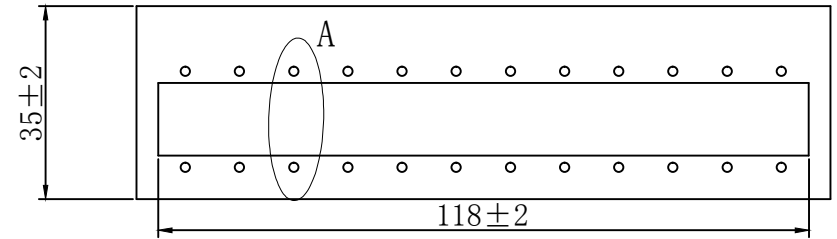

**Specification:**

**Material:**

- Color: Grey RAL7035
- Powder plastics Coating smoothness
- Material: SPCC
- Thickness: 1.2mm

**Performance:**

- DIN RAIL BOX
- For 12 port SC Simplex or LC Duplex Adapter
- Adapter Vertical assembly
- W/O Adapter
- With DIN Rail
- L×D×H :128×137×37

**Packing:**

1PC/ brown box+label

		NEW	2018-11-27	A
BY	CHK	REVISION RECORD MODIFICATIONS	DATE	REV.

<b>SYNERGY 21</b>					
CUSTOMER		ITEM NO.		S215687	
PRODUCT NAME		MANUFACTURE COUNTRY:		CHINA	UNIT MM
Metal Terminal Box DIN for 12 port SC simplex or LC Duplex, Grey Color					
DRAWNBY		CHECKBY		APPOBY	
SYNERGY 21		SYNERGY 21		SYNERGY 21	
				DATE	
				2018-11-27	