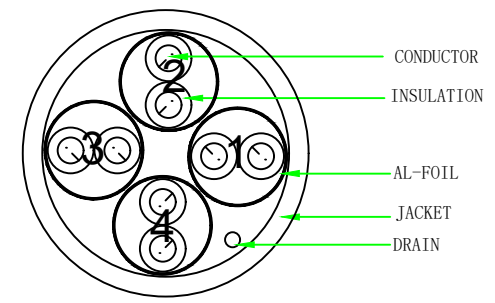

PIN OUT

NOTE:

1. Fluke Channel Test ISO 11801 channel Class Ea
2. RoHS 3.0 AND REACH compliant
3. Electrical test: 100% open short & miss wire test;
4. OPERATING TEMPERATURE: -20°C ~ 75°C
STORAGE TEMPERATURE: -10°C ~ 60°C
5. Print word: CAT6A U/FTP Patch cord with CAT7 RAW Cable 4x2x32AWG/7
TPE-LSZH ISO11801 & EN50173 & ANSI/TIA568C.2 www.synergy21.de **CE**
6. Raw cable is Cat7 up to 600Mhz
7. Packing: 1pc/synergy 21 bag+label