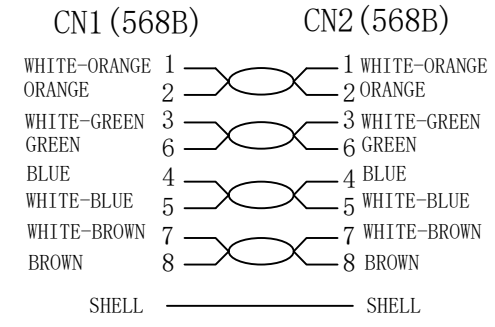

PIN OUT

NOTE:

1. Fluke Channel Test ISO 11801 channel Class Ea
2. RoHS 3.0 AND REACH compliant
3. Electrical test: 100% open short & miss wire test;
4. OPERATING TEMPERATURE: -20°C ~ 75°C
STORAGE TEMPERATURE: -10°C ~ 60°C
5. Print word: CAT6A U/FTP Patch cord with CAT7 RAW Cable 4x2x32AWG/7
TPE-LSZH ISO11801 & EN50173 & ANSI/TIA568C.2 www.synergy21.de **CE**
6. Raw cable is Cat7 up to 600Mhz
7. Packing: 1pc/synergy 21 bag+label

| Colour: RED (PANTONE 199C) | |
|-------------------------------|-------------|
| Item No. | Length (mm) |
| S217340V3 | 150 ± 10 |
| S217341V3 | 250 ± 10 |
| S217342V3 | 500 ± 20 |
| S217343V3 | 1000 ± 20 |
| S217344V3 | 1500 ± 30 |
| S217345V3 | 2000 ± 30 |
| S217346V3 | 3000 ± 50 |
| S217347V3 | 5000 ± 100 |
| S217348V3 | 7500 ± 150 |
| S217349V3 | 10000 ± 300 |

| Colour: GREEN (PANTONE 3278C) | |
|----------------------------------|-------------|
| Item No. | Length (mm) |
| S217350V3 | 150 ± 10 |
| S217351V3 | 250 ± 10 |
| S217352V3 | 500 ± 20 |
| S217353V3 | 1000 ± 20 |
| S217354V3 | 1500 ± 30 |
| S217355V3 | 2000 ± 30 |
| S217356V3 | 3000 ± 50 |
| S217357V3 | 5000 ± 100 |
| S217358V3 | 7500 ± 150 |
| S217359V3 | 10000 ± 300 |

| Colour: Magenta (Pantone 212C) | |
|-----------------------------------|-------------|
| Item No. | Length (mm) |
| S217380V3 | 150 ± 10 |
| S217381V3 | 250 ± 10 |
| S217382V3 | 500 ± 20 |
| S217383V3 | 1000 ± 20 |
| S217384V3 | 1500 ± 30 |
| S217385V3 | 2000 ± 30 |
| S217386V3 | 3000 ± 50 |
| S217387V3 | 5000 ± 100 |
| S217388V3 | 7500 ± 150 |
| S217389V3 | 10000 ± 300 |