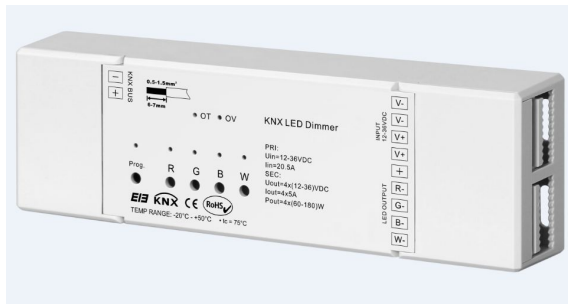

Synergy 21 LED Controller EOS 08 KNX Dimmer 4*5A + dynamic color effects

KNX actuator / RGBW: 4ch dimming + dynamic color effects (for dimming and RGB effect both)

12-36VDC, screw WAGO terminal version
5A per channel, 4 channels, 240-720W
constant volt
CE/RHOS
RGBW color
Größe: 17,5 x 6,5 x 4cm

Zubehör

Art.-Nr.	Name
124108	Synergy 21 LED Controller EOS 08 KNX Dimmer 4*5A Hutschiene
124110	Synergy 21 LED Controller EOS 08 KNX Dimmer 4*5A
124111	Synergy 21 LED Controller EOS 08 KNX Dimmer 4*350mA Hutschiene
124112	Synergy 21 LED Controller EOS 08 KNX Dimmer 4*350mA
124113	Synergy 21 LED Controller EOS 08 KNX Dimmer 4*700mA Hutschiene
124114	Synergy 21 LED Controller EOS 08 KNX Dimmer 4*700mA