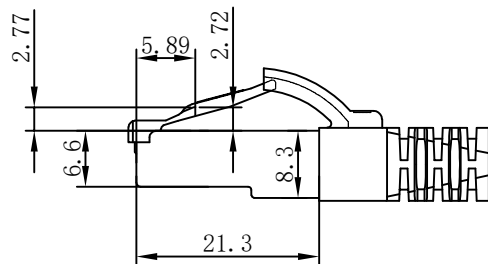

CAT.6 S/FTP LSZH 250MHz ISO/IEC 11801 & EN50173-1 & ANSI/TIA-568-C.2 www.Synergy21.de **CE**

**PIN OUT**

**MATERIAL LIST**

⑥	LABEL	NO DRY GLUE LABEL	1	
⑤	MINI TIE	PE MINI TIE (POSSESS METAL) COLOUR SEE THE CHART	2	
④	POLYETHYLENE BAG	SYNERGY 21 SLIP PE BAG	1	
③	CABLE	CAT.6 S/FTP 27AWG(BC*1P+AL-FOIL)*4+Braid (AL-MG) JACKET:LSZH OD:5.8±0.2mm COLOUR SEE THE CHART	1	
②	Over mold	80A PVC, COLOR:SEE THE CHART	2	
①	Plug	RJ45 8P8C'S SHIELDED , THE SHELL PLATED NICKEL , PIN GOLD PLATED 3u" RED/TRANSPARENT	2	
NO.	PARTS NAME	SPECIFICATION STANDARD	QT' Y	REMARK

**NOTE:**

- ELECTRICAL TEST:
  - 100% OPEN SHORT, MISS WIRE TEST
  - INSULATION RESISTANCE:DC 300V 10M Ohm;
  - CONTACTOR RESISTANCE:1 OHM per meter
- FLUKE TEST LIMIT:ISO11801 Channel Class E
- Operating temperature:-20°C~+75°C
- ROHS 3.0 AND REACH compliant
- Support PoE/PoE+/PoE++
- Packing:Synergy21 PE Bag+Label
- Minimum of the bending radius is 60mm
- Flame retardant (IEC60332-1-2)  
Low smoke(IEC 61034)  
Halogen free(IEC 60754-2)

Hasia		change "ROSH 2.0" to "ROSH 3.0"	2022-02-25	A7	<b>SYNERGY 21</b>					
		Add IEC60332-1-2	2021-01-23	A6						
		Increase the minimum bend radius	2018-11-30	A5						
		Change Moulding	2018-05-29	A4						
		CHANGE PACKING AND BOX MARK	2018-03-12	A3	CUSTOMER NO.		ITEM NO.	SEE THE CHART		
		ADD POE Information	2017-02-06	A2	PRODUCT NAME	CAT. 6 S/FTP PATCH CORD LSZH	manufacture country:	CHINA	UNIT	MM
BY	CHK	REVISION RECORD MODIFICATIONS	DATE	REV.	DRAWNBY	CHECKBY	APPOBY	DATE		
					SYNERGY 21	SYNERGY 21	SYNERGY 21	2015-01-20		