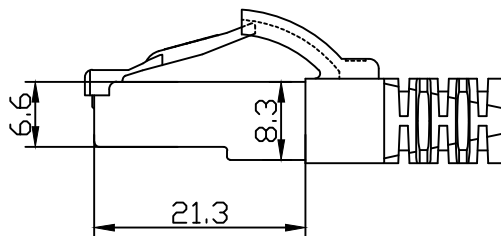

CAT6A S/FTP with 600MHz cat.7 raw cable 4x2x26AWG/7 TPE/LSZH ISO11801 & EN50173 & ANSI/TIA568C.2 www.Synergy21.de

WIRING DIAGRAM

NOTE:

1. ELECTRICAL TEST:100% OPEN SHORT, MISS WIRE TEST
2. FLUKE Channel LINK TEST:
TEST LIMIT:ISO11801 Channel Class EA
3. Working temperature:-10°C~+60°C
Storage temperature:-20°C~+75°C
4. ROHS 3.0 AND REACH compliant
5. Support PoE/PoE+/PoE++
6. Flame retardant (IEC60332-1-2)
Low smoke(IEC 61034)
Halogen free(IEC 60754-2)
7. Raw cable is Cat7 up to 600mhz
8. Packing: 1pc/synergy 21 bag+label

MATERIAL LIST

| | | | | |
|-------|------------|--|------------|--------|
| ③ | OVER MOLD | PVC | 2 | |
| ② | CONNECTOR | CAT6A 500Mhz RJ45 8P8C Shielded Plug, Pin Gold Plated 3u" Shell Nickel plating COLOUR: Transparence Yellow | 2 | |
| ① | CABLE | S/FTP CAT. 7 600Mhz 26AWG (BC*1P+AL-FOLL)*4P+BRAID (AL-MG) JACKET:Ultraflex TPE/LSZH OD:6.0±0.2mm | 1 | |
| NO. | PARTS NAME | SPECIFICATION STANDARD | QT' Y | REMARK |
| Hasia | | change "ROSH 2.0" to "ROSH 3.0" | 2022-02-25 | A1 |
| | | NEW | 2021-7-15 | A |
| BY | CHK | REVISION RECORD MODIFICATION | DATE | REV. |