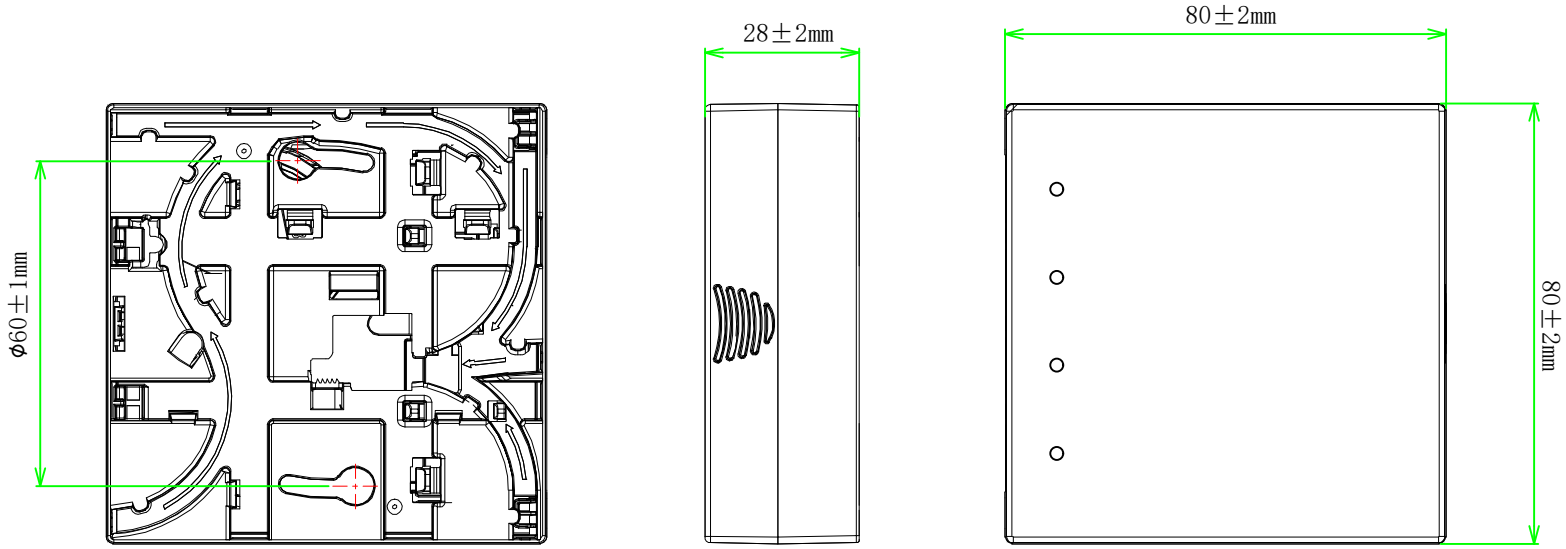

ITEM NO.	LENGTH	FIBER	Color
S215576V2. 20m	20M	G657. A2	White
S215576V2. 40m	40M	G657. A2	White
S215576V2. 60m	60M	G657. A2	White

Note:
 1. Grade Designation: Each to Reference
 2. ROHS 3.0 and REACH Compliant
 3. Bending insensitive fiber

NO	SPECIFICATION STANDARD	QT'Y	REMARK
----	------------------------	------	--------

SYNERGY21

		CUSTOMER	AN	ITEM NO.	see the chart		
		PRODUCT NAME	4 cores LC/APC 8° fiber cable	Manufacture country	CHINA	UNIT	mm
NEW		DATE	2022-07-25	REV.	A	DRAWNBY	CHECKBY
BY	CHK	REVISION RECORD MODIFICATIONS		DATE	REV.	SYNERGY21	SYNERGY21
		APPOBY	SYNERGY21	DATE	2022-07-25		