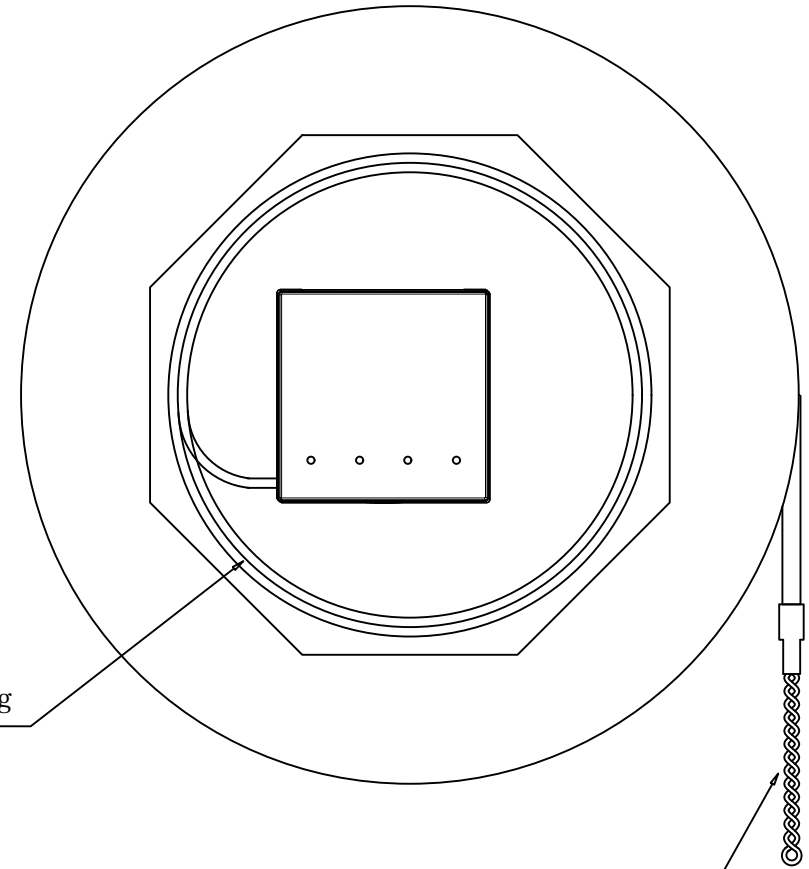

NEW		2022-07-25	A
BY	CHK	REVISION RECORD MODIFICATIONS	DATE

Red Blue Green Yellow

Adapter label

One lap

Cable tie

SYNERGY21									
CUSTOMER		AN		ITEM NO.		see the chart			
PRODUCT NAME		Assemble			Manufacture country		CHINA	UNIT	mm
DRAWNBY		CHECKBY		APPOBY		DATE			
SYNERGY21		SYNERGY21		SYNERGY21		2022-07-25			

NEW		2022-07-25		A	
BY	CHK	REVISION RECORD MODIFICATIONS		DATE	REV.

End-product drawing

Polyester yarn

Heat Shrink Tubing

Paper shaft

1 meters long

Clockwise winding

										SYNERGY21				
						CUSTOMER		AN		ITEM NO.		See the chart		
						PRODUCT NAME		Assemble		Manufacture country		CHINA	UNIT	mm
		NEW		2022-07-25		A		DRAWNBY		CHECKBY		APPOBY		DATE
BY	CHK	REVISION RECORD MODIFICATIONS			DATE	REV.	SYNERGY21		SYNERGY21		SYNERGY21		2022-07-25	

ITEM NO.	LENGTH	FIBER	Color
S215576V2. 20m	20M	G657. A2	White
S215576V2. 40m	40M	G657. A2	White
S215576V2. 60m	60M	G657. A2	White

SinglePack: 1pc/box+label; SubPack: no; Carton +labelx2;

SYNERGY21									
		CUSTOMER		AN		ITEM NO.		see the chart	
		PRODUCT NAME		PACKING		Manufacture country		CHINA	
		NEW		2022-07-25		A		DATE	
BY		CHK		REVISION RECORD MODIFICATIONS		DATE		REV.	
		SYNERGY21		SYNERGY21		SYNERGY21		2022-07-25	