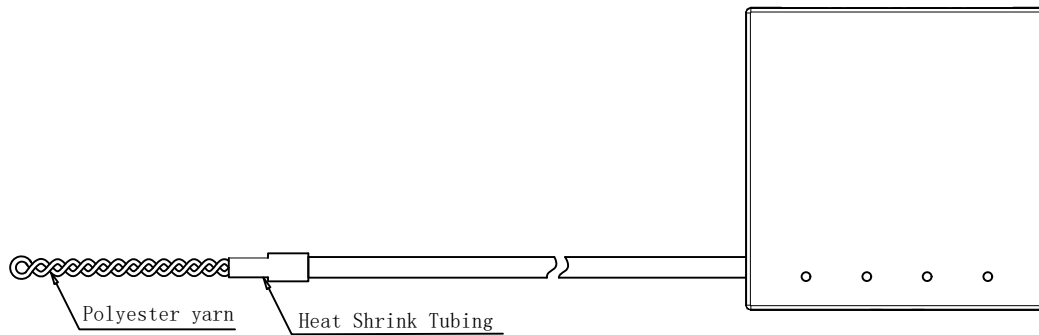

NEW		2022-07-25	A
BY	CHK	REVISION RECORD MODIFICATIONS	DATE

Red Blue Green Yellow

Adapter label

One lap

Cable tie

SYNERGY21									
CUSTOMER		AN		ITEM NO.		see the chart			
PRODUCT NAME		Assemble			Manufacture country		CHINA	UNIT	mm
DRAWNBY		CHECKBY		APPOBY		DATE			
SYNERGY21		SYNERGY21		SYNERGY21		2022-07-25			

NEW		2022-07-25		A	
BY	CHK	REVISION RECORD MODIFICATIONS		DATE	REV.

End-product drawing

Polyester yarn

Heat Shrink Tubing

Paper shaft

1 meters long

Clockwise winding

										SYNERGY21				
						CUSTOMER		AN		ITEM NO.		See the chart		
						PRODUCT NAME		Assemble		Manufacture country		CHINA	UNIT	mm
		NEW		2022-07-25		A		DRAWNBY		CHECKBY		APPOBY		DATE
BY	CHK	REVISION RECORD MODIFICATIONS			DATE	REV.	SYNERGY21		SYNERGY21		SYNERGY21		2022-07-25	