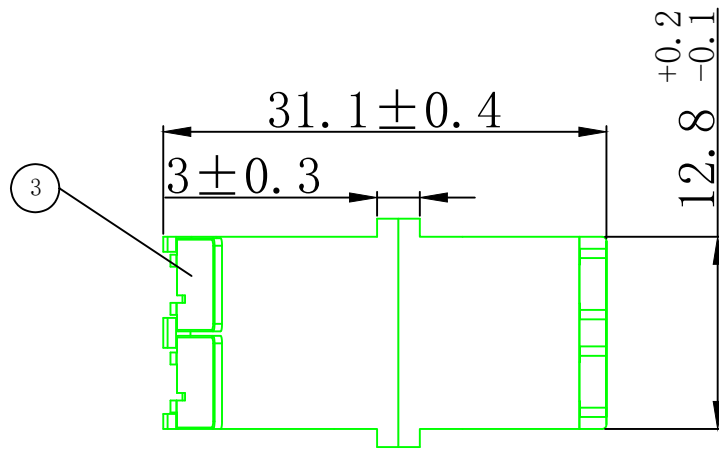

NOTE:
ROHS 3.0 & Reach COMPLIANT

Typical Insertion Loss (dB)	≤0.12
Insertion Loss (dB)	≤0.20
Operating Temperature (° C)	-40 ~ +80
Storage Temperature (° C)	-40 ~ +85

MATERIAL LIST:

④	Note that the laser label (Red Blue Green Yellow)	2pcs	
③	White Dust Cap	2pcs	
②	LC Green Housing (SC simplex footprint)	1pcs	
①	LC White Dust Cap	2pcs	
NO.	SPECIFICATION STANDARD	QT' Y	REMARK

SYNERGY21					
CUSTOMER	AN	ITEM NO.	See the chart		
PRODUCT NAME	LC/APC Green (Ceramic) Duplex Adapter (With External Laser Protection Shutter) w/o Flange	Manufacture country	CHINA	UNIT	mm
DRAWNBY	CHECKBY	APPOBY	DATE		
SYNERGY21	SYNERGY21	SYNERGY21	2022-07-25		

NEW		2022-07-25	A
BY	CHK	REVISION RECORD MODIFICATIONS	DATE