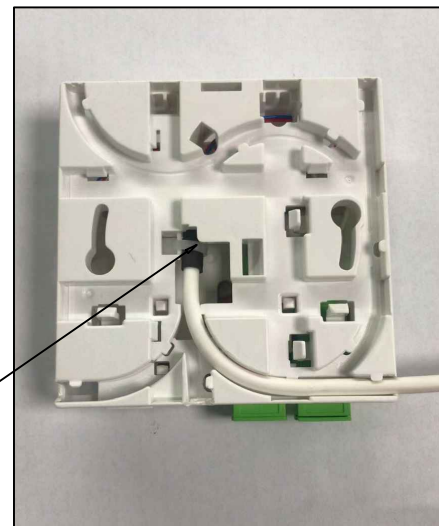

SYNERGY21					
CUSTOMER	AN	ITEM NO.	See the chart		
PRODUCT NAME	LC/APC Green (Ceramic) Duplex Adapter (With External Laser Protection Shutter) w/o Flange	Manufacture country	CHINA	UNIT	mm
DRAWNBY	CHECKBY	APPOBY	DATE		
SYNERGY21	SYNERGY21	SYNERGY21	2022-07-25		

NEW		2022-07-25	A
BY	CHK	REVISION RECORD MODIFICATIONS	DATE

Red Blue Green Yellow

Adapter label

One lap

Cable tie

SYNERGY21									
CUSTOMER		AN		ITEM NO.		see the chart			
PRODUCT NAME		Assemble			Manufacture country		CHINA	UNIT	mm
DRAWNBY		CHECKBY		APPOBY		DATE			
SYNERGY21		SYNERGY21		SYNERGY21		2022-07-25			