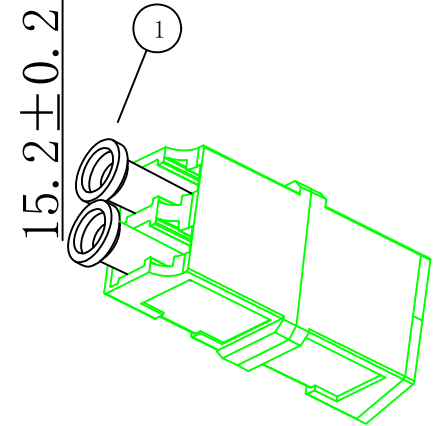

NOTE:
ROHS 3.0 & Reach COMPLIANT

Typical Insertion Loss (dB)	≤0.12
Insertion Loss (dB)	≤0.20
Operating Temperature (° C)	-40 ~ +80
Storage Temperature (° C)	-40 ~ +85