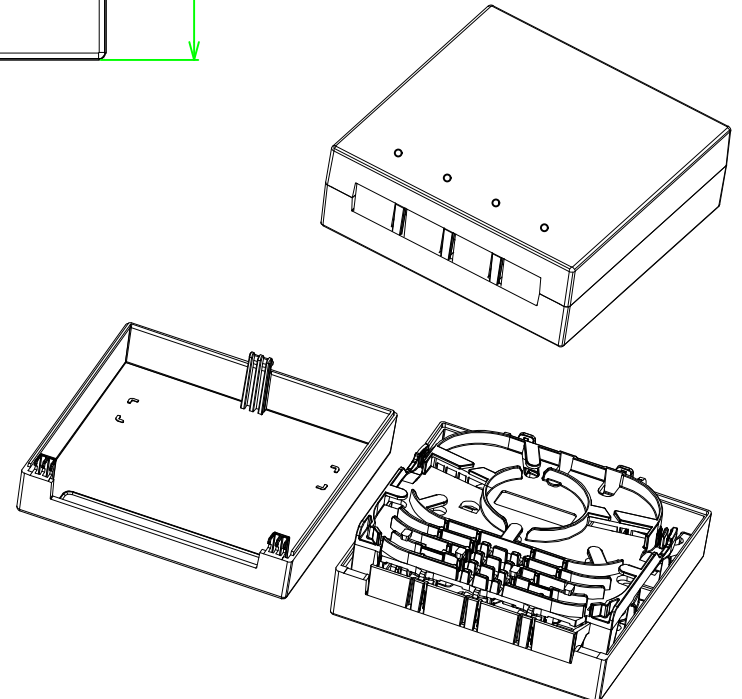

NO	SPECIFICATION STANDARD	QT'Y	REMARK
----	------------------------	------	--------

SYNERGY21

		CUSTOMER	AN	ITEM NO.	see the chart		
		PRODUCT NAME	4 cores LC/APC 8° fiber cable	Manufacture country	CHINA	UNIT	mm
NEW		DATE	2022-07-25	REV.	A	DRAWNBY	CHECKBY
BY	CHK	REVISION RECORD MODIFICATIONS		DATE	REV.	SYNERGY21	SYNERGY21
		APPOBY	SYNERGY21	DATE	2022-07-25		

NOTE:

- ROHS 3.0 and REACH Compliant
- Storage Temperature: -40°C~+75°C
- Operation Temperature: -40°C~+75°C
- ABS Material
- UL94V2
- Max 4 core (shrinkage Type)
- 4 SC Simplex Adapter or LC Duplex Adapter Installable
- Suitable for Fiber fusion protection sleeves Installable
- DIN Installation available
- W/O Adapter
- Color:white
- Dimensions:80*80*28mm

SYNERGY21									
CUSTOMER		AN			ITEM NO.		See the chart		
PRODUCT NAME		FTTH Box 4 Core			Manufacture country		CHINA	UNIT	mm
BY	CHK	NEW REVISION RECORD MODIFICATIONS			2022-07-25	A	DRAWNBY	CHECKBY	APPOBY
					DATE	REV.	SYNERGY21	SYNERGY21	SYNERGY21
									2022-07-25