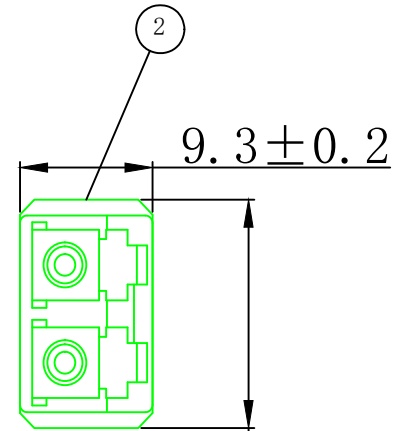

NOTE:
ROHS 3.0 & Reach COMPLIANT

Typical Insertion Loss (dB)	≤0.12
Insertion Loss (dB)	≤0.20
Operating Temperature (° C)	-40 ~ +80
Storage Temperature (° C)	-40 ~ +85

MATERIAL LIST:

④	Note that the laser label (Red Blue Green Yellow)	2pcs	
③	White Dust Cap	2pcs	
②	LC Green Housing (SC simplex footprint)	1pcs	
①	LC White Dust Cap	2pcs	
NO.	SPECIFICATION STANDARD	QT' Y	REMARK

SYNERGY21					
CUSTOMER	AN	ITEM NO.	See the chart		
PRODUCT NAME	LC/APC Green (Ceramic) Duplex Adapter (With External Laser Protection Shutter) w/o Flange	Manufacture country	CHINA	UNIT	mm
DRAWNBY	CHECKBY	APPOBY	DATE		
SYNERGY21	SYNERGY21	SYNERGY21	2022-07-25		

NEW		2022-07-25	A
BY	CHK	REVISION RECORD MODIFICATIONS	DATE