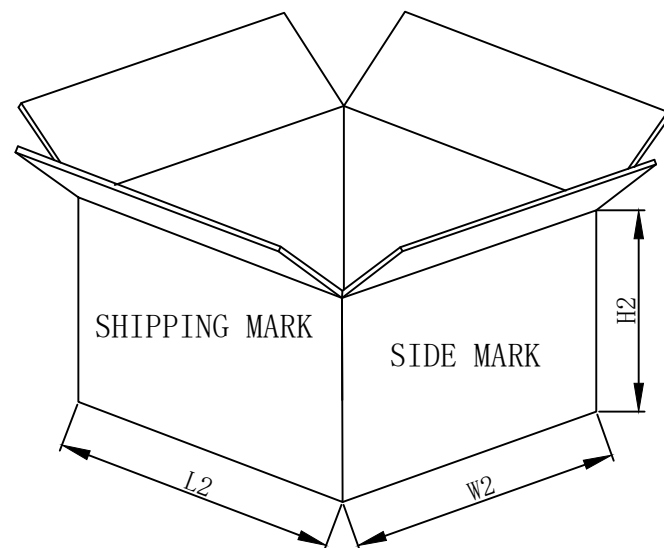

NEW		2022-07-25		A	
BY	CHK	REVISION RECORD MODIFICATIONS		DATE	REV.

End-product drawing

Polyester yarn

Heat Shrink Tubing

Paper shaft

1 meters long

Clockwise winding

										SYNERGY21				
						CUSTOMER		AN		ITEM NO.		See the chart		
						PRODUCT NAME		Assemble		Manufacture country		CHINA	UNIT	mm
		NEW		2022-07-25		A		DRAWNBY		CHECKBY		APPOBY		DATE
BY	CHK	REVISION RECORD MODIFICATIONS			DATE	REV.	SYNERGY21		SYNERGY21		SYNERGY21		2022-07-25	

ITEM NO.	LENGTH	FIBER	Color
S215576V2. 20m	20M	G657. A2	White
S215576V2. 40m	40M	G657. A2	White
S215576V2. 60m	60M	G657. A2	White

SinglePack: 1pc/box+label; SubPack: no; Carton +labelx2;

SYNERGY21									
		CUSTOMER		AN		ITEM NO.		see the chart	
		PRODUCT NAME		PACKING		Manufacture country		CHINA	
		NEW		2022-07-25		A		DATE	
BY		CHK		REVISION RECORD MODIFICATIONS		DATE		REV.	
		SYNERGY21		SYNERGY21		SYNERGY21		2022-07-25	