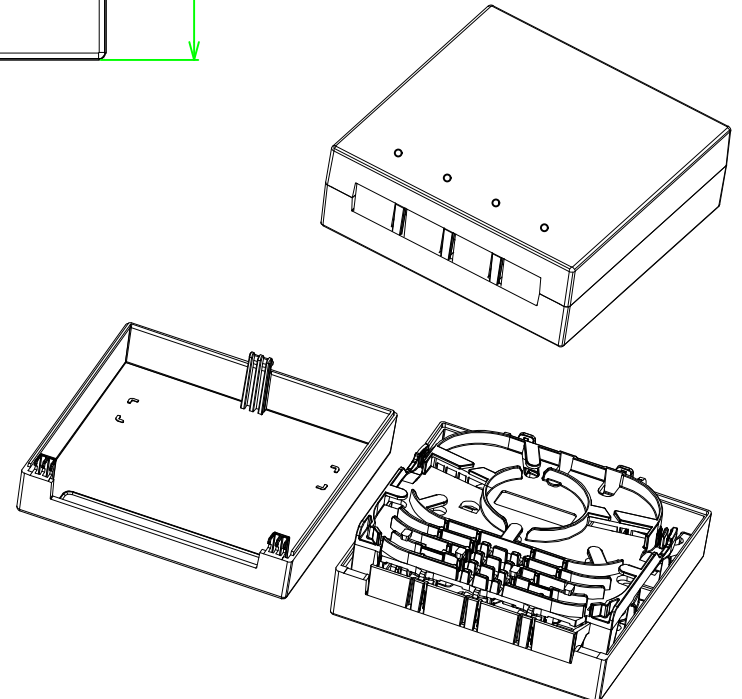

NO	SPECIFICATION STANDARD	QT'Y	REMARK
----	------------------------	------	--------

SYNERGY21					
CUSTOMER	AN	ITEM NO.	see the chart		
PRODUCT NAME	4 cores LC/APC 8° fiber cable	Manufacture country	CHINA	UNIT	mm
DRAWNBY	CHECKBY	APPOBY	DATE		
SYNERGY21	SYNERGY21	SYNERGY21	2022-07-25		

BY	CHK	REVISION RECORD MODIFICATIONS	DATE	REV.
		NEW	2022-07-25	A

NOTE:

- ROHS 3.0 and REACH Compliant
- Storage Temperature: -40°C~+75°C
- Operation Temperature: -40°C~+75°C
- ABS Material
- UL94V2
- Max 4 core (shrinkage Type)
- 4 SC Simplex Adapter or LC Duplex Adapter Installable
- Suitable for Fiber fusion protection sleeves Installable
- DIN Installation available
- W/O Adapter
- Color:white
- Dimensions:80*80*28mm

SYNERGY21									
CUSTOMER		AN			ITEM NO.		See the chart		
PRODUCT NAME		FTTH Box 4 Core			Manufacture country		CHINA	UNIT	mm
BY	CHK	NEW			2022-07-25	A	DRAWNBY	CHECKBY	APPOBY
REVISION RECORD MODIFICATIONS		DATE			REV.	SYNERGY21	SYNERGY21	SYNERGY21	DATE
									2022-07-25