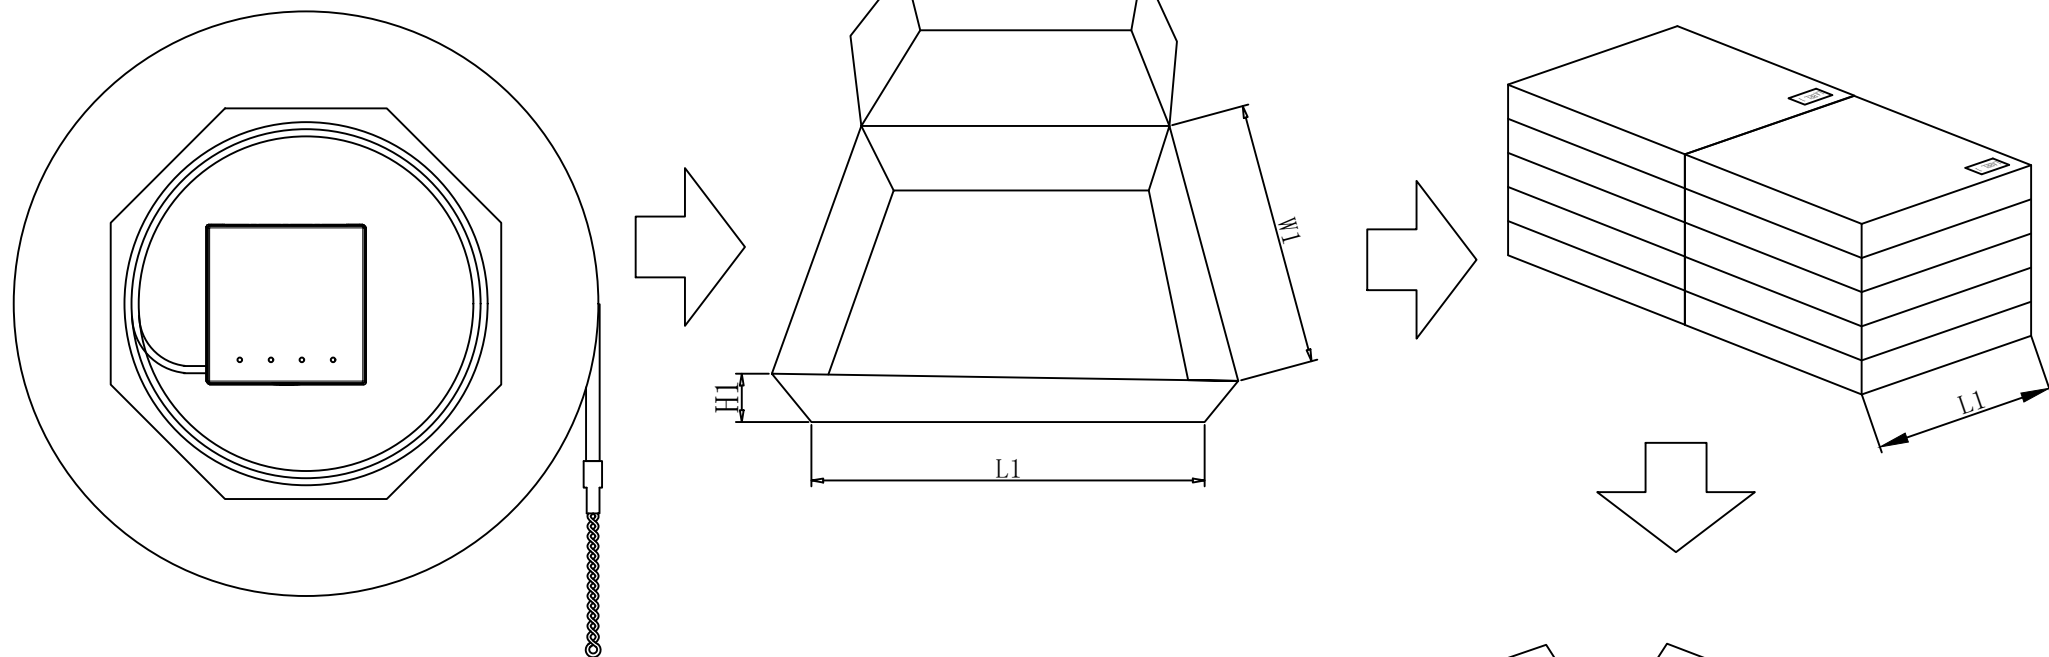

NEW			2022-07-25	A
BY	CHK	REVISION RECORD MODIFICATIONS	DATE	REV.

End-product drawing

Paper shaft

1 meters long

Clockwise winding

										SYNERGY21				
						CUSTOMER		AN		ITEM NO.		See the chart		
						PRODUCT NAME		Assemble		Manufacture country		CHINA	UNIT	mm
		NEW		2022-07-25		A		DRAWNBY		CHECKBY		APPOBY		DATE
BY	CHK	REVISION RECORD MODIFICATIONS			DATE	REV.	SYNERGY21		SYNERGY21		SYNERGY21		2022-07-25	

ITEM NO.	LENGTH	FIBER	Color
S215576V2. 20m	20M	G657. A2	White
S215576V2. 40m	40M	G657. A2	White
S215576V2. 60m	60M	G657. A2	White

SinglePack: 1pc/box+label; SubPack: no; Carton +labelx2;

SYNERGY21										
					CUSTOMER	AN	ITEM NO.	see the chart		
					PRODUCT NAME	PACKING	Manufacture country	CHINA	UNIT mm	
			NEW	2022-07-25	A	DRAWNBY	CHECKBY	APPOBY	DATE	
BY	CHK	REVISION RECORD MODIFICATIONS			DATE	REV.	SYNERGY21	SYNERGY21	SYNERGY21	2022-07-25