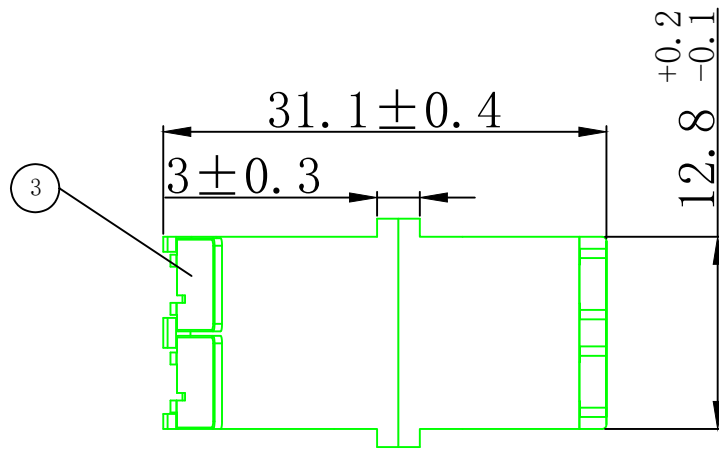

NO	SPECIFICATION STANDARD	QT'Y	REMARK
----	------------------------	------	--------

SYNERGY21					
CUSTOMER	AN	ITEM NO.	see the chart		
PRODUCT NAME	4 cores LC/APC 8° fiber cable	Manufacture country	CHINA	UNIT	mm
DRAWNBY	CHECKBY	APPOBY	DATE		
SYNERGY21	SYNERGY21	SYNERGY21	2022-07-25		

BY	CHK	REVISION RECORD MODIFICATIONS	DATE	REV.
		NEW	2022-07-25	A

NOTE:

- ROHS 3.0 and REACH Compliant
- Storage Temperature: -40°C~+75°C
- Operation Temperature: -40°C~+75°C
- ABS Material
- UL94V2
- Max 4 core (shrinkage Type)
- 4 SC Simplex Adapter or LC Duplex Adapter Installable
- Suitable for Fiber fusion protection sleeves Installable
- DIN Installation available
- W/O Adapter
- Color:white
- Dimensions:80*80*28mm

SYNERGY21									
CUSTOMER		AN			ITEM NO.		See the chart		
PRODUCT NAME		FTTH Box 4 Core			Manufacture country		CHINA	UNIT	mm
BY	CHK	NEW			2022-07-25	A	DRAWNBY	CHECKBY	APPOBY
REVISION RECORD MODIFICATIONS		DATE			REV.	SYNERGY21	SYNERGY21	SYNERGY21	DATE
									2022-07-25