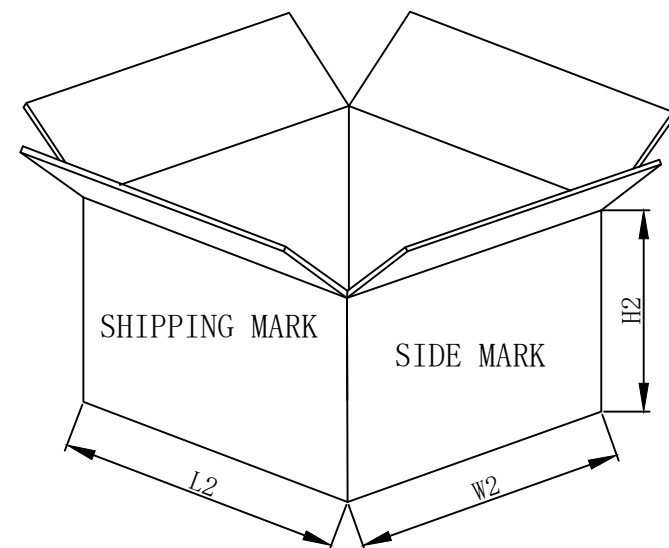

NEW			2022-07-25	A
BY	CHK	REVISION RECORD MODIFICATIONS	DATE	REV.

End-product drawing

Paper shaft

1 meters long

Clockwise winding

										SYNERGY21				
						CUSTOMER		AN		ITEM NO.		See the chart		
						PRODUCT NAME		Assemble		Manufacture country		CHINA	UNIT	mm
		NEW		2022-07-25		A		DRAWNBY		CHECKBY		APPOBY		DATE
BY	CHK	REVISION RECORD MODIFICATIONS			DATE	REV.	SYNERGY21		SYNERGY21		SYNERGY21		2022-07-25	

ITEM NO.	LENGTH	FIBER	Color
S215576V2. 20m	20M	G657. A2	White
S215576V2. 40m	40M	G657. A2	White
S215576V2. 60m	60M	G657. A2	White

SinglePack: 1pc/box+label; SubPack: no; Carton +labelx2;

SYNERGY21										
					CUSTOMER	AN	ITEM NO.	see the chart		
					PRODUCT NAME	PACKING	Manufacture country	CHINA	UNIT mm	
			NEW	2022-07-25	A	DRAWNBY	CHECKBY	APPOBY	DATE	
BY	CHK	REVISION RECORD MODIFICATIONS			DATE	REV.	SYNERGY21	SYNERGY21	SYNERGY21	2022-07-25