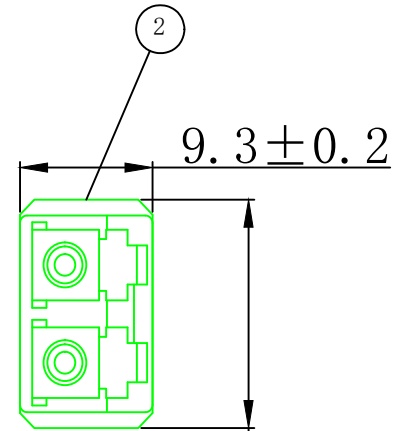

NO	SPECIFICATION STANDARD	QT'Y	REMARK
----	------------------------	------	--------

SYNERGY21					
CUSTOMER	AN	ITEM NO.	see the chart		
PRODUCT NAME	4 cores LC/APC 8° fiber cable	Manufacture country	CHINA	UNIT	mm
DRAWNBY	CHECKBY	APPOBY	DATE		
SYNERGY21	SYNERGY21	SYNERGY21	2022-07-25		

BY	CHK	REVISION RECORD MODIFICATIONS	DATE	REV.
		NEW	2022-07-25	A

NOTE:

- ROHS 3.0 and REACH Compliant
- Storage Temperature: -40°C~+75°C
- Operation Temperature: -40°C~+75°C
- ABS Material
- UL94V2
- Max 4 core (shrinkage Type)
- 4 SC Simplex Adapter or LC Duplex Adapter Installable
- Suitable for Fiber fusion protection sleeves Installable
- DIN Installation available
- W/O Adapter
- Color:white
- Dimensions:80*80*28mm

SYNERGY21									
CUSTOMER		AN			ITEM NO.		See the chart		
PRODUCT NAME		FTTH Box 4 Core			Manufacture country		CHINA	UNIT	mm
BY	CHK	NEW			2022-07-25	A	DRAWNBY	CHECKBY	APPOBY
REVISION RECORD MODIFICATIONS		DATE			REV.	SYNERGY21	SYNERGY21	SYNERGY21	DATE
									2022-07-25