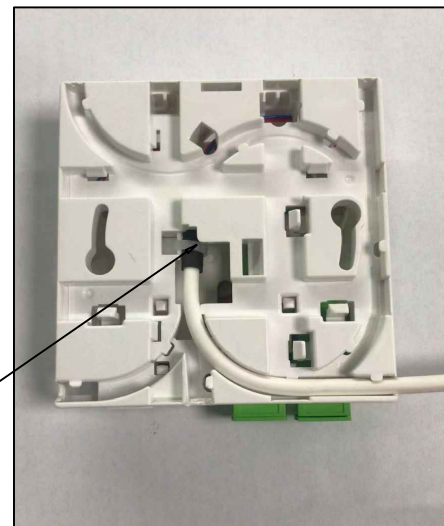

SYNERGY21					
CUSTOMER	AN	ITEM NO.	See the chart		
PRODUCT NAME	LC/APC Green (Ceramic) Duplex Adapter (With External Laser Protection Shutter) w/o Flange	Manufacture country	CHINA	UNIT	mm
DRAWNBY	CHECKBY	APPOBY	DATE		
SYNERGY21	SYNERGY21	SYNERGY21	2022-07-25		

NEW		2022-07-25	A
BY	CHK	REVISION RECORD MODIFICATIONS	DATE

Red Blue Green Yellow

Adapter label

One lap

Cable tie

SYNERGY21									
CUSTOMER		AN		ITEM NO.		see the chart			
PRODUCT NAME		Assemble			Manufacture country		CHINA	UNIT	mm
DRAWNBY		CHECKBY		APPOBY		DATE			
SYNERGY21		SYNERGY21		SYNERGY21		2022-07-25			