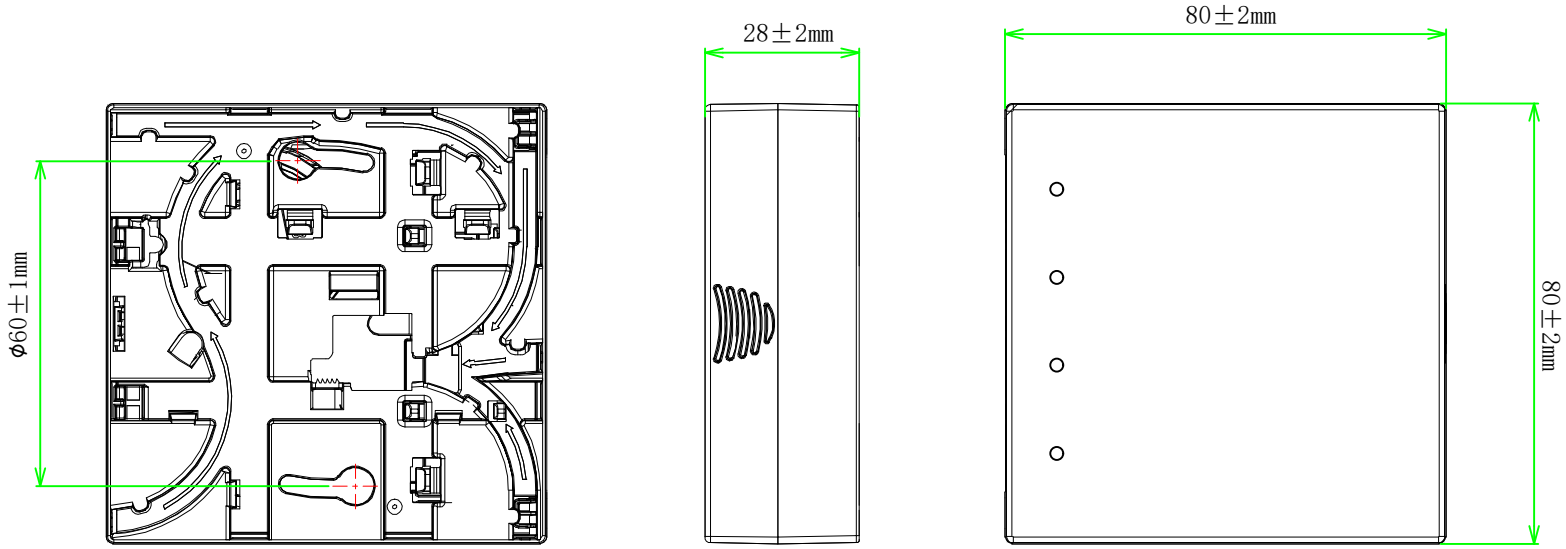

NOTE:

- ▪ROHS 3.0 and REACH Compliant
- ▪Storage Temperature: -40°C~+75°C
- ▪Operation Temperature: -40°C~+75°C
- ▪ABS Material
- ▪UL94V2
- ▪Max 4 core (shrinkage Type)
- ▪4 SC Simplex Adapter or LC Duplex Adapter Installable
- ▪Suitable for Fiber fusion protection sleeves Installable
- ▪DIN Installation available
- ▪W/O Adapter
- ▪Color:white
- ▪Dimensions:80*80*28mm