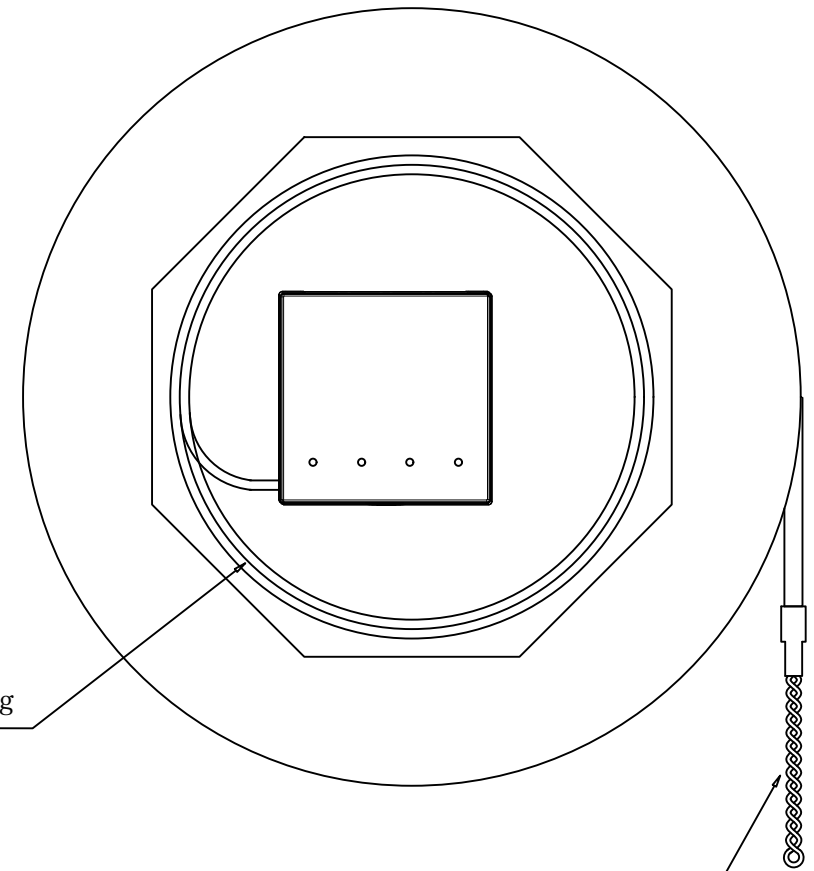

SYNERGY21					
CUSTOMER	AN	ITEM NO.	See the chart		
PRODUCT NAME	LC/APC Green (Ceramic) Duplex Adapter (With External Laser Protection Shutter) w/o Flange	Manufacture country	CHINA	UNIT	mm
DRAWNBY	CHECKBY	APPOBY	DATE		
SYNERGY21	SYNERGY21	SYNERGY21	2022-07-25		

NEW		2022-07-25	A
BY	CHK	REVISION RECORD MODIFICATIONS	DATE

Red Blue Green Yellow

Adapter label

One lap

Cable tie

SYNERGY21									
CUSTOMER		AN		ITEM NO.		see the chart			
PRODUCT NAME		Assemble			Manufacture country		CHINA	UNIT	mm
DRAWNBY		CHECKBY		APPOBY		DATE			
SYNERGY21		SYNERGY21		SYNERGY21		2022-07-25			

NEW			2022-07-25	A
BY	CHK	REVISION RECORD MODIFICATIONS	DATE	REV.

End-product drawing

Paper shaft

1 meters long

Clockwise winding

										SYNERGY21				
						CUSTOMER		AN		ITEM NO.		See the chart		
						PRODUCT NAME		Assemble		Manufacture country		CHINA	UNIT	mm
		NEW		2022-07-25		A		DRAWNBY		CHECKBY		APPOBY		DATE
BY	CHK	REVISION RECORD MODIFICATIONS			DATE	REV.	SYNERGY21		SYNERGY21		SYNERGY21		2022-07-25	