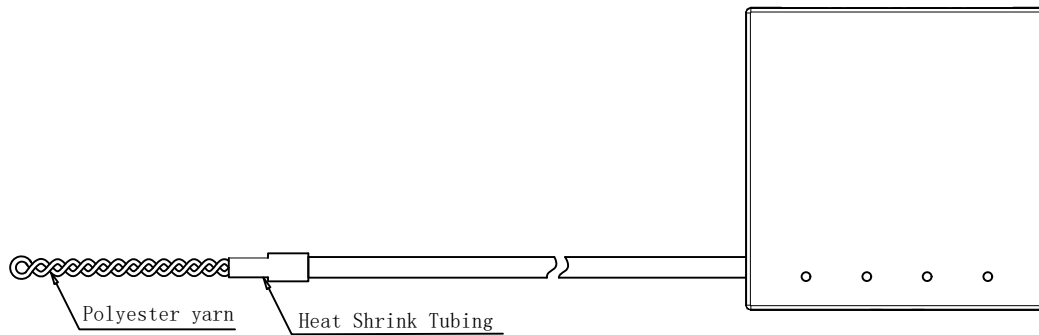

End-product drawing

Paper shaft