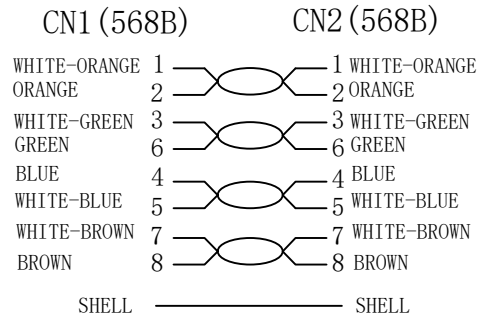

PIN OUT

NOTE:

1. Fluke Channel Test ISO 11801 channel Class Ea
2. RoHS 3.0 AND REACH compliant
3. Electrical test: 100% open short & miss wire test;
4. OPERATING TEMPERATURE: -20°C ~ 75°C  
STORAGE TEMPERATURE: -10°C ~ 60°C
5. Print word: CAT6A U/FTP Patch cord with CAT7 RAW Cable 4x2x32AWG/7  
TPE-LSZH ISO11801 & EN50173 & ANSI/TIA568C.2 www.synergy21.de **CE**
6. Raw cable is Cat7 up to 600Mhz
7. Packing: 1pc/synergy 21 bag+label

Colour: RED (PANTONE 199C)	
Item No.	Length (mm)
S217340V3	150 ± 10
S217341V3	250 ± 10
S217342V3	500 ± 20
S217343V3	1000 ± 20
S217344V3	1500 ± 30
S217345V3	2000 ± 30
S217346V3	3000 ± 50
S217347V3	5000 ± 100
S217348V3	7500 ± 150
S217349V3	10000 ± 300

Colour: GREEN (PANTONE 3278C)	
Item No.	Length (mm)
S217350V3	150 ± 10
S217351V3	250 ± 10
S217352V3	500 ± 20
S217353V3	1000 ± 20
S217354V3	1500 ± 30
S217355V3	2000 ± 30
S217356V3	3000 ± 50
S217357V3	5000 ± 100
S217358V3	7500 ± 150
S217359V3	10000 ± 300

Colour: Magenta (Pantone 212C)	
Item No.	Length (mm)
S217380V3	150 ± 10
S217381V3	250 ± 10
S217382V3	500 ± 20
S217383V3	1000 ± 20
S217384V3	1500 ± 30
S217385V3	2000 ± 30
S217386V3	3000 ± 50
S217387V3	5000 ± 100
S217388V3	7500 ± 150
S217389V3	10000 ± 300