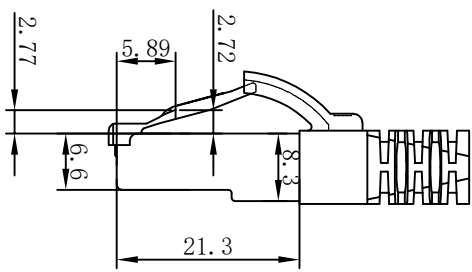

CAT. 6 S/FTP LSZH TPE 250MHz ISO/IEC 11801 & EN50173-1 & ANSI/TIA-568-C.2 www.Synergy21.de CE

PIN OUT

MATERIAL LIST

⑥	LABEL	NO DRY GLUE LABEL	1	
⑤	MINI TIE	PE MINI TIE(POSSESS METAL) COLOUR SEE THE CHART	2	
④	POLYETHYLENE BAG	SYNERGY 21 SLIP PE BAG	1	
③	CABLE	CAT. 6 S/FTP 27AWG (BC*1P+AL-FOIL)*4+Braid(AL-MG) JACKET:TPE LSZH OD:6.0±0.2mm COLOUR SEE THE CHART	1	
②	Over mold	80A PVC, COLOR:SEE THE CHART	2	
①	Plug	RJ45 8P8C' S SHIELDED , THE SHELL PLATED NICKEL , PIN GOLD PLATED 3u" RED/TRANSPARENT	2	
NO.	PARTS NAME	SPECIFICATION STANDARD	QT' Y	REMARK

NOTE:

- ELECTRICAL TEST:
  - 100% OPEN SHORT, MISS WIRE TEST
  - INSULATION RESISTANCE:DC 300V 10M Ohm;
  - CONTACTOR RESISTANCE:1 OHM per meter
- FLUKE TEST LIMIT:ISO11801 Channel Class E
- Working temperature:-10°C ~ + 60°C
- Storage temperature:-20°C~+75°C
- RoHS 3.0 AND REACH compliant
- TPE LSZH:Non fire retardant (Conform IEC60754-2、IEC 61034)
- Packing:Synergy21 PE Bag+Label
- Minimum of the bending radius is 60mm