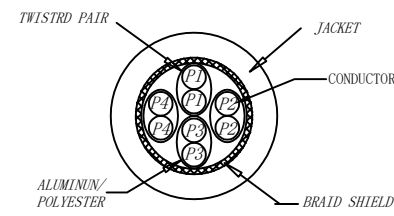

CAT. 6 S/FTP LSZH TPE 250MHz ISO/IEC 11801 & EN50173-1 & ANSI/TIA-568-C.2 www.Synergy21.de CE

PIN OUT

MATERIAL LIST

⑥	LABEL	NO DRY GLUE LABEL	1	
⑤	MINI TIE	PE MINI TIE(POSSESS METAL) COLOUR SEE THE CHART	2	
④	POLYETHYLENE BAG	SYNERGY 21 SLIP PE BAG	1	
③	CABLE	CAT. 6 S/FTP 27AWG (BC*1P+AL-FOIL)*4+Braid(AL-MG) JACKET:TPE LSZH OD:6.0±0.2mm COLOUR SEE THE CHART	1	
②	Over mold	80A PVC, COLOR:SEE THE CHART	2	
①	Plug	RJ45 8P8C' S SHIELDED , THE SHELL PLATED NICKEL , PIN GOLD PLATED 3u" RED/TRANSPARENT	2	
NO.	PARTS NAME	SPECIFICATION STANDARD	QT' Y	REMARK

Hasia		change "ROSH 2.0" to "ROSH 3.0"	2022-02-25	A6	<b>SYNERGY 21</b>					
		Add New Color	2019-03-14	A5						
		Increase the minimum bend radius	2018-11-30	A4	CUSTOMER NO.		ITEM NO.	SEE THE CHART		
		Add moulding size	2018-06-19	A3	PRODUCT NAME	CAT. 6 S/FTP PATCH CORD TPE LSZH	manufacture country:	CHINA	UNIT	MM
		Change Moulding	2018-05-29	A2	DRAWNBY	CHECKBY	APPOBY	DATE		
		CHANGE PACKING AND BOX MARK	2018-03-12	A1	DRAWNBY	CHECKBY	APPOBY	DATE		
BY	CHK	REVISION RECORD MODIFICATIONS	DATE	REV.	SYNERGY 21	SYNERGY 21	SYNERGY 21	2015-01-20		