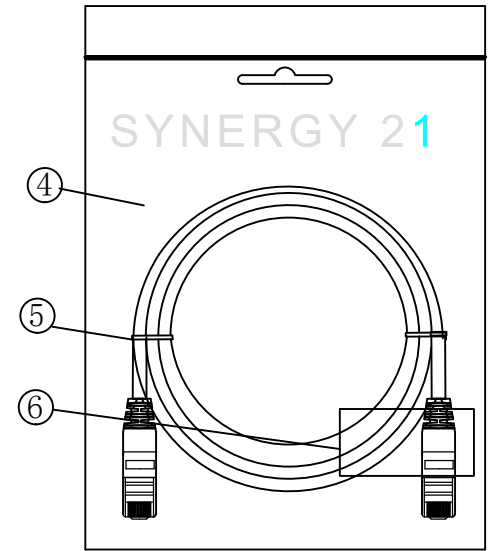

COLOR:BLACK PANTONE BLACK 3C		
ITEM	LENGTH (mm)	PACKING
S216931	150±5	SYNERGY 21 Bag A
S216915	250±10	SYNERGY 21 Bag A
S216916	500±15	SYNERGY 21 Bag A
S216917	1000±30	SYNERGY 21 Bag A
S216918	1500±30	SYNERGY 21 Bag A
S216919	2000±30	SYNERGY 21 Bag A
S216920	3000±50	SYNERGY 21 Bag A
S216921	5000±200	SYNERGY 21 Bag B
S216922	7500±200	SYNERGY 21 Bag B
S216923	10000±200	SYNERGY 21 Bag B
S216924	15000±300	SYNERGY 21 Bag C
S216925	20000±300	SYNERGY 21 Bag C
S216926	25000±300	SYNERGY 21 Bag C
S216927	30000±300	SYNERGY 21 Bag D
S216928	40000±500	SYNERGY 21 Bag D
S216929	50000±500	SYNERGY 21 Bag D

COLOR:RED PANTONE 199C		
ITEM	LENGTH (mm)	PACKING
S216689	150±5	SYNERGY 21 Bag A
S216690	250±10	SYNERGY 21 Bag A
S216691	500±15	SYNERGY 21 Bag A
S216692	1000±30	SYNERGY 21 Bag A
S216693	1500±30	SYNERGY 21 Bag A
S216694	2000±30	SYNERGY 21 Bag A
S216695	3000±50	SYNERGY 21 Bag A
S216696	5000±200	SYNERGY 21 Bag B
S216697	7500±200	SYNERGY 21 Bag B
S216698	10000±200	SYNERGY 21 Bag B
S216699	15000±300	SYNERGY 21 Bag C

Hasia		ADD RED CABLE	2022-05-10	A7	
		NEW	2015-01-20	A	
BY	CHK	REVISION RECORD MODIFICATIONS	DATE	REV.	

SYNERGY 21					
CUSTOMER NO.		ITEM NO.		SEE THE CHART	
PRODUCT NAME	CAT. 6 S/FTP PATCH CORD TPE LSZH	manufacture country:	CHINA	UNIT	MM
DRAWNBY	CHECKBY	APPOBY	DATE		
SYNERGY 21	SYNERGY 21	SYNERGY 21	2015-01-20