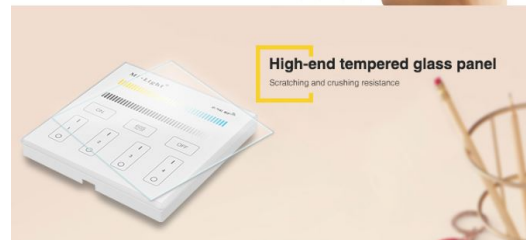

High-end tempered glass panel
Scratching and crushing resistance