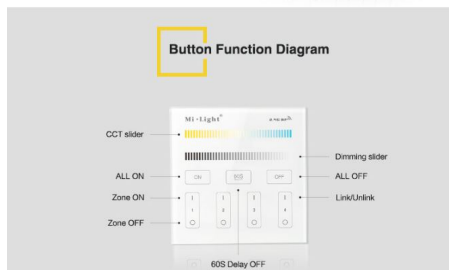

Button Function Diagram