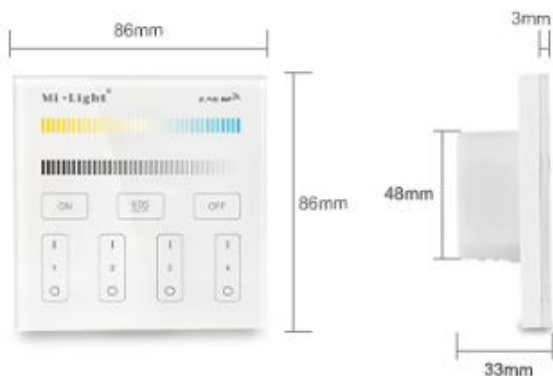

Transmission Frequency: 2400-2483.5MHz

Modulation Method: GFSK

Transmitting Power: 6dBm

Control Distance: 30m

Panel Size: 86*86mm

Merkmale

Merkmal	Wert
Gewicht:	0.2 Kg

Weitere Bilder

4-zone individually control
Each zone control countless lamps or controllers

2.4GHz wireless transmitting
Adopt 2.4GHz technology, 30m control distance

Compatible 4-zone Dual White series
Control all MI-Light 4-zone Dual White LED bulbs, 4-zone Dual White LED controllers