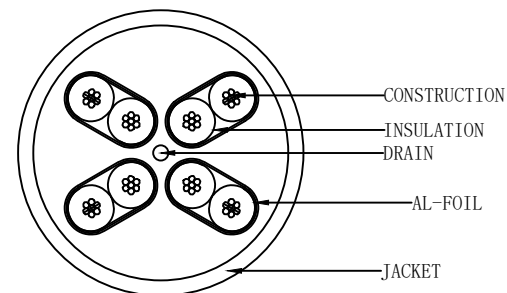

CAT6A U/FTP 4x2x32AWG/7 TPE/LSZH ISO11801 & EN50173 & ANSI/TIA568C.2 www.Synergy21.de **CE**

PIN OUT

MATERIAL LIST

③	CABLE	CAT. 6A U/FTP CABLE (32AWG BC*1P+AL-FOIL)*4+DRAIN+JACKET:LSZH-TPE, OD:3.8±0.2mm	1	
②	Over mold	75A PVC	2	
①	Plug	RJ45 8P8C Shielded Plug, PIN GOLD PLATED 3u", THE SHELL PLATED NICKEL, TRANSPARENT BLUE	2	
NO.	PARTS NAME	SPECIFICATION STANDARD	QT'Y	REMARK

NOTE:

1. Fluke Channel Test ISO 11801 channel Class Ea
2. ROHS 3.0 AND REACH compliant
3. Electrical test:100% open short & miss wire test;
4. Operating temperature:-20°C~+75°C
5. Minimum of the bending radius is 30mm
6. Flame retardant (IEC60332-1-2)  
Low smoke(IEC 61034)  
Halogen free(IEC 60754-2)

Hasia		change ITEM NO.	2022-03-21	A3	SYNERGY 21					
Hasia		change "ROSH 2.0" to "ROSH 3.0"	2022-02-25	A2	CUSTOMER		ITEM NO.	See The Chart		
		Change the Jacket	2022-02-14	A1	PRODUCT NAME	Cat. 6A U/FTP Patch cord Slim Type LSZH-TPE	manufacture country:	CHINA	UNIT	MM
		NEW	2021-01-23	A	DRAWNBY	CHECKBY	APPROVE	DATE		
BY	CHK	REVISION RECORD MODIFICATION	DATE	REV.	SYNERGY 21	SYNERGY 21	SYNERGY 21	2021-01-23		

COLOR:GREEN PANTONE 3278C	
ITEM	LENGTH/mm
S217350V2	150±5
S217351V2	250±10
S217352V2	500±15
S217353V2	1000±20
S217354V2	1500±30
S217355V2	2000±30
S217356V2	3000±50
S217357V2	5000±100
S217358V2	7500±200
S217359V2	10000±200