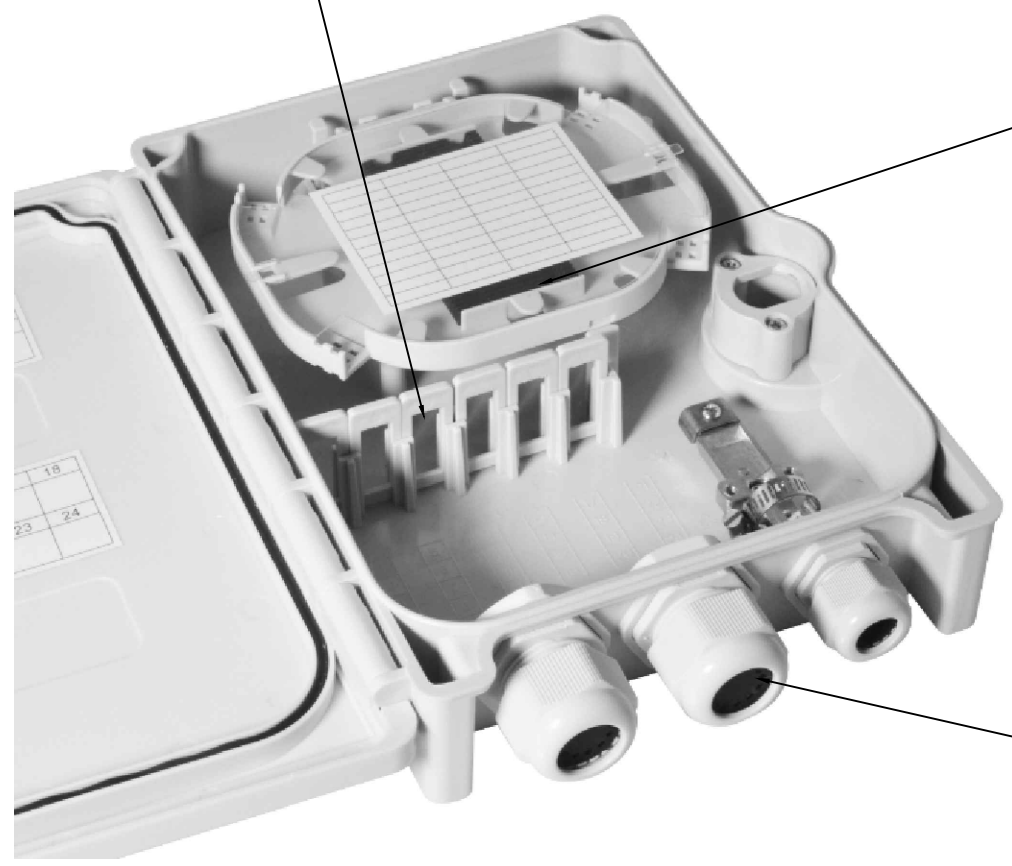

Model	Seal	Applicable Cable	Model	Seal	Applicable Cable
PG21		12 * ϕ 2mm	PG13.5		1 * ϕ 6- ϕ 12mm

- Accessory:
 Transparent tube * 2pcs
 Screw sets * 4sets
 Cable Tie * 10pcs
 keys * 2pcs
 Seal ring(PG21): ϕ 4- ϕ 12mm * 2pcs

Note:
 Tolerance: \pm 2mm
 ROHS 3.0 and REACH Compliant
 Storage Temperature:-40 $^{\circ}$ C--+75 $^{\circ}$ C
 Operation Temperature:-40 $^{\circ}$ C--+75 $^{\circ}$ C
 PACKING:1pc/box+label

SYNERGY21											
CUSTOMER				ITEM NO.			S215582				
PRODUCT NAME					Fiber Optic Distribution Box		manufacture country:		CHINA	UNIT	MM
NEW				2022-05-16	VO	APPOBY		DATE			
BY	CHK	REVISION RECORD MODIFICATIONS			DATE	REV.	SYNERGY21	SYNERGY21	SYNERGY21	2022-05-16	

6 mounting blocks for LC Quad /SC Duplex adapter installation

Splicing tray with 2 * 12 core Splicing holder, Crimping Type

One IN is PG13.5 (Seal options)
Two OUT is PG21 (Seal options)

- IP55
- Maximum of LC adaptor is 24 cores while 12 cores is the maximum for SC adaptor.
- Product Material: ABS+PC, UL94 V2, Light gray (RAL7035)
- Product Weight(kg): 0.9 - 1 kg
- Product dimensions (HxWxD) in mm: 257x193x60 mm
- Product Packaging size in mm: 570x415x355 mm (20 pcs)