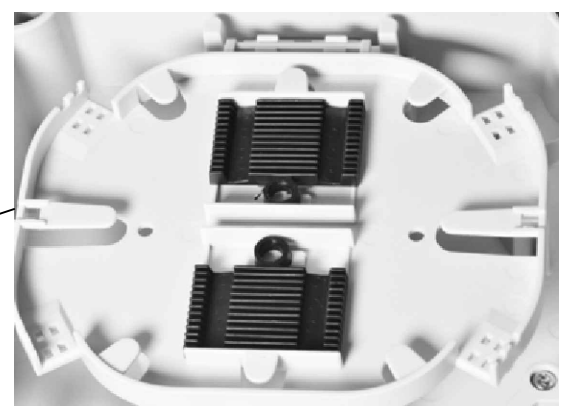

Model	Seal	Applicable Cable	Model	Seal	Applicable Cable
PG21		12 * ϕ 2mm	PG13.5		1 * ϕ 6- ϕ 12mm

- Accessory:
 Transparent tube * 2pcs
 Screw sets * 4sets
 Cable Tie * 10pcs
 keys * 2pcs
 Seal ring(PG21): ϕ 4- ϕ 12mm * 2pcs

Note:
 Tolerance: \pm 2mm
 ROHS 3.0 and REACH Compliant
 Storage Temperature:-40 $^{\circ}$ C--+75 $^{\circ}$ C
 Operation Temperature:-40 $^{\circ}$ C--+75 $^{\circ}$ C
 PACKING:1pc/box+label

SYNERGY21											
CUSTOMER				ITEM NO.			S215582				
PRODUCT NAME					Fiber Optic Distribution Box		manufacture country:		CHINA	UNIT	MM
NEW				2022-05-16	VO	APPOBY		DATE			
BY	CHK	REVISION RECORD MODIFICATIONS			DATE	REV.	SYNERGY21	SYNERGY21	SYNERGY21	2022-05-16	

6 mounting blocks for LC Quad /SC Duplex adapter installation

Splicing tray with 2 * 12 core Splicing holder, Crimping Type

One IN is PG13.5 (Seal options)
Two OUT is PG21 (Seal options)

- IP55
- Maximum of LC adaptor is 24 cores while 12 cores is the maximum for SC adaptor.
- Product Material: ABS+PC, UL94 V2, Light gray (RAL7035)
- Product Weight(kg): 0.9 - 1 kg
- Product dimensions (HxWxD) in mm: 257x193x60 mm
- Product Packaging size in mm: 570x415x355 mm (20 pcs)