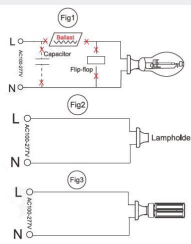

WiFi control LED lamp

Sensor LED lamp

Sensor instruction

Applicable Sensors				
Interface	MW sensor	Photocell sensor	PIR sensor	WiFi sensor
Hold Time	✓	✓	✓	✓
Stand-by Dim Level	✓	✓	✓	✓
Sensor Detection Area	10 meters	—	6 meters	*
Waterproof	—	—	—	—
External cord	—	—	—	—

* WiFi control area: as long as the lamp and APP is connected to the same router

Installation

Lamp Installation

Step:1

Step:2

Step:3