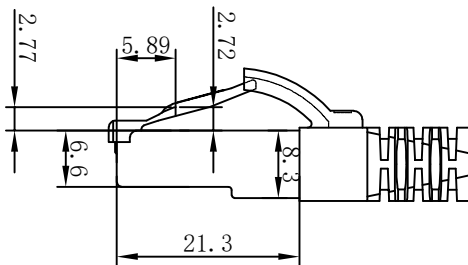

CAT.6 S/FTP LSZH TPE 250MHz ISO/IEC 11801 & EN50173-1 & ANSI/TIA-568-C.2 www.Synergy21.de **CE**

**PIN OUT**

**MATERIAL LIST**

NO.	PARTS NAME	SPECIFICATION STANDARD	QT' Y	REMARK
⑥	LABEL	NO DRY GLUE LABEL	1	
⑤	MINI TIE	PE MINI TIE(POSSESS METAL) COLOUR SEE THE CHART	2	
④	POLYETHYLENE BAG	SYNERGY 21 SLIP PE BAG	1	
③	CABLE	CAT.6 S/FTP 27AWG (BC*1P+AL-FOIL)*4+Braid(AL-MG) JACKET:TPE LSZH OD:6.0±0.2mm COLOUR SEE THE CHART	1	
②	Over mold	80A PVC, COLOR:SEE THE CHART	2	
①	Plug	RJ45 8P8C' S SHIELDED , THE SHELL PLATED NICKEL , PIN GOLD PLATED 3u" RED/TRANSPARENT	2	

**NOTE:**

- ELECTRICAL TEST:
  - 100% OPEN SHORT, MISS WIRE TEST
  - INSULATION RESISTANCE:DC 300V 10M Ohm;
  - CONTACTOR RESISTANCE:1 OHM per meter
- FLUKE TEST LIMIT:ISO11801 Channel Class E
- Working temperature:-10°C ~ + 60°C
- Storage temperature:-20°C~+75°C
- RoHS 3.0 AND REACH compliant
- TPE LSZH:Non fire retardant (Conform IEC60754-2、IEC 61034)
- Packing:Synergy21 PE Bag+Label
- Minimum of the bending radius is 60mm