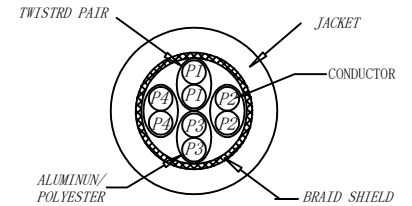

CAT.6 S/FTP LSZH TPE 250MHz ISO/IEC 11801 & EN50173-1 & ANSI/TIA-568-C.2 www.Synergy21.de **CE**

**PIN OUT**

**MATERIAL LIST**

NO.	PARTS NAME	SPECIFICATION STANDARD	QT' Y	REMARK
⑥	LABEL	NO DRY GLUE LABEL	1	
⑤	MINI TIE	PE MINI TIE(POSSESS METAL) COLOUR SEE THE CHART	2	
④	POLYETHYLENE BAG	SYNERGY 21 SLIP PE BAG	1	
③	CABLE	CAT.6 S/FTP 27AWG (BC*1P+AL-FOIL)*4+Braid(AL-MG) JACKET:TPE LSZH OD:6.0±0.2mm COLOUR SEE THE CHART	1	
②	Over mold	80A PVC, COLOR:SEE THE CHART	2	
①	Plug	RJ45 8P8C' S SHIELDED , THE SHELL PLATED NICKEL , PIN GOLD PLATED 3u" RED/TRANSPARENT	2	