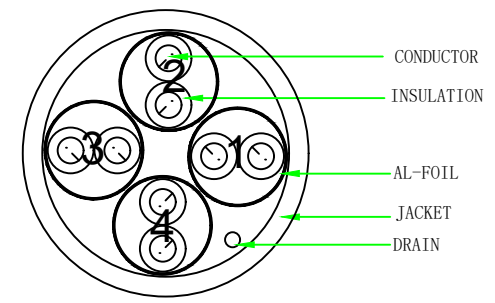

PIN OUT

NOTE:

1. Fluke Channel Test ISO 11801 channel Class Ea
2. RoHS 3.0 AND REACH compliant
3. Electrical test: 100% open short & miss wire test;
4. OPERATING TEMPERATURE: -20°C ~ 75°C
STORAGE TEMPERATURE: -10°C ~ 60°C
5. Print word: CAT6A U/FTP Patch cord with CAT7 RAW Cable 4x2x32AWG/7
TPE-LSZH ISO11801 & EN50173 & ANSI/TIA568C.2 www.synergy21.de **CE**
6. Raw cable is Cat7 up to 600Mhz
7. Packing: 1pc/synergy 21 bag+label

MATERIAL LIST

③	CABLE	CAT. 7 U/FTP (32AWG BC*1P+AL-FOIL)*4+DRAIN+ JACKET:TPE-LSZH, OD:3.8±0.2mm	1	
②	Over mold	48P PVC	2	
①	Plug	RJ45 8P8C Shielded Plug, PIN GOLD PLATED 3u", TRANSPARENT YELLOW	2	

NO.	PARTS NAME	SPECIFICATION STANDARD	QT' Y	REMARK
	Hasia	Add the meter scale	2022-12-26	A1
		NEW	2022-05-13	A0
BY	CHK	REVISION RECORD MODIFICATIONS	DATE	REV.

SYNERGY21

CUSTOMER		ITEM NO.	
PRODUCT NAME	Super slim CAT6A U/FTP Patch cord With CAT7 RAW Cable	manufacture country:	CHINA
DRAWNBY	CHECKBY	APPOBY	UNIT
SYNERGY21	SYNERGY21	SYNERGY21	MM
		DATE	2022-05-13