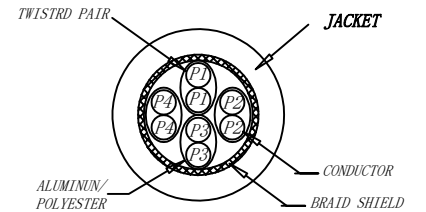

3P Certified CAT.6A S/FTP 26AWG LSZH 500MHz ISO/IEC 11801 Class Ea Channel Link 100% tested &EN 50173-1 & ANSI/TIA-568-C.2 www.Synergy21.de **CE**

WIRING DIAGRAM

MATERIAL LIST:

③	OVER MOLD	PVC 75A	8PCS	
②	PLUG	POLYCARBONATE RJ45 8P8C PIN GOLD PLATED 3U", LONG BODY, TRANSPARENT BLUE	2PCS	
①	CABLE	S/FTP CAT.6A 26AWG (BC+AL-FOIL)*4PAIR+Braid(AL-MG ) LSZH OD:6.2±0.2MM	1PCS	
NO.	PARTS NAME	SPECIFICATION STANDARD	QT' Y	REMARK

NOTE:

- ELECTRICAL TEST:
  - 100% OPEN SHORT, MISS WIRE TEST
  - INSULATION RESISTANCE:DC 300V 10M Ohm;
  - CONTACTOR RESISTANCE:1 OHM per meter
- FLUKE TEST LIMIT:ISO11801 Channel Class EA
- Operating temperature:-20°C ~ + 75°C
- ROHS 3.0 AND REACH COMPLIANT
- Support PoE/PoE+/PoE++
- Packing:Synergy21 PE Bag+Label
- Minimum of the bending radius is 60mm
- Flame retardant (IEC60332-1-2)
  - Low smoke(IEC 61034)
  - Halogen free(IEC 60754-2)

SYNERGY 21

Hasia		change "ROSH 2.0" to "ROSH 3.0"	2022-02-25	A9						
		Add IEC60332-1-2	2021-01-23	A8						
		Change the spray word	2021-01-08	A7						
		Change the spray word	2019-11-14	A6						
		Increase the minimum bend radius	2018-09-05	A5						
		CHANGE PACKING AND BOX MARK	2018-03-09	A4						
		CHANGE SPRAY WORD	2017-07-07	A3	CUSTOMER		ITEM NO.	See The Chart		
		ADD POE Information	2017-02-06	A2	PRODUCT NAME	CAT.6A S/FTP 26AWG LSZH PATCH CORD	manufacture country:	CHINA	UNIT	MM
		ADD "CE" AMRK IN THE PRINT,CHANGE OD 6.5MM TO 6.2MM	2016-01-11	A1	DRAWNBY	CHECKBY	APPROVE	DATE		
BY	CHK	REVISION RECORD MODIFICATIONS	DATE	REV.	SYNERGY 21	SYNERGY 21	SYNERGY 21	2016-01-08		