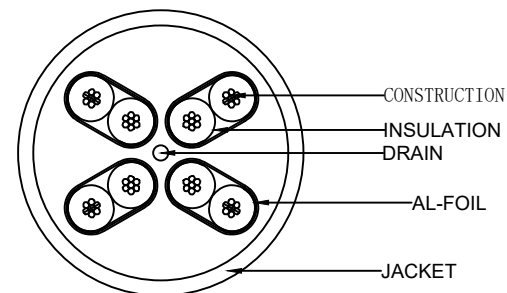

CAT6A U/FTP 4x2x32AWG/7 TPE ISO11801 & EN50173 & ANSI/TIA568C.2 www.Synergy21.de **CE**

PIN OUT

NOTE:

1. Fluke Channel Test ISO 11801 channel Class Ea
2. ROHS 3.0 AND REACH compliant
3. Electrical test: 100% open short & miss wire test;
4. Operating temperature: -20°C ~ +75°C
5. Minimum of the bending radius is 30mm
6. Flame retardant (IEC60332-1-2)
Low smoke (IEC 61034)
Halogen free (IEC 60754-2)

MATERIAL LIST

③	CABLE	CAT. 6A U/FTP CABLE (32AWG BC*1P+AL-FOIL)*4+DRAIN+JACKET:LSZH-TPE, OD:3.8±0.2mm	1	
②	Over mold	75A PVC	2	
①	Plug	RJ45 8P8C Shielded Plug, PIN GOLD PLATED 3u", THE SHELL PLATED NICKEL, TRANSPARENT BLUE	2	
NO.	PARTS NAME	SPECIFICATION STANDARD	QT' Y	REMARK

SYNERGY 21

Hasia		change "ROSH 2.0" to "ROSH 3.0"	2022-02-25	A2	CUSTOMER		ITEM NO.	See The Chart		
		Change the Jacket	2022-02-14	A1	PRODUCT NAME	Cat. 6A U/FTP Patch cord Slim Type LSZH-TPE	manufacture country:	CHINA	UNIT	MM
		NEW	2021-01-23	A	DRAWNBY	CHECKBY	APPROVE	DATE		
BY	CHK	REVISION RECORD MODIFICATION	DATE	REV.	SYNERGY 21	SYNERGY 21	SYNERGY 21	2021-01-23		

COLOR:GREEN PANTONE 3278C	
ITEM	LENGTH/mm
S217350	150±5
S217351	250±10
S217352	500±15
S217353	1000±20
S217354	1500±30
S217355	2000±30
S217356	3000±50
S217357	5000±100
S217358	7500±200
S217359	10000±200