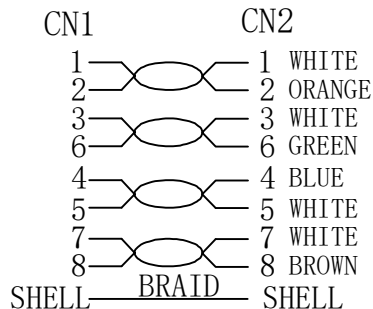

CAT6A S/FTP with 600MHz cat.7 raw cable 4x2x26AWG/7 TPE/LSZH ISO11801 & EN50173 & ANSI/TIA568C.2 www.Synergy21.de

11.68±0.1

WIRING DIAGRAM

NOTE:

- ELECTRICAL TEST:100% OPEN SHORT, MISS WIRE TEST
- FLUKE Channel LINK TEST:
TEST LIMIT:ISO11801 Channel Class EA
- Working temperature:-10°C~+60°C
Storage temperature:-20°C~+75°C
- ROHS 3.0 AND REACH compliant
- Support PoE/PoE+/PoE++
- Flame retardant (IEC60332-1-2)
Low smoke(IEC 61034)
Halogen free(IEC 60754-2)
- Raw cable is Cat7 up to 600Mhz
- Packing: 1pc/synergy 21 bag+label

MATERIAL LIST

| | | | | |
|-------|------------|--|------------|--------|
| ③ | OVER MOLD | PVC | 2 | |
| ② | CONNECTOR | CAT6A 500Mhz RJ45 8P8C Shielded Plug, Pin Gold Plated 3u" Shell Nickel plating COLOUR: Transparence Yellow | 2 | |
| ① | CABLE | S/FTP CAT. 7 600Mhz 26AWG (BC*1P+AL-FOLL)*4P+BRAID (AL-MG) JACKET:Ultraflex TPE/LSZH OD:6.0±0.2mm | 1 | |
| NO. | PARTS NAME | SPECIFICATION STANDARD | QT' Y | REMARK |
| Hasia | | change "ROSH 2.0" to "ROSH 3.0" | 2022-02-25 | A1 |
| | | NEW | 2021-7-15 | A |
| BY | CHK | REVISION RECORD MODIFICATION | DATE | REV. |

| Color:Orange (Pantone 1575C) | |
|------------------------------|-----------|
| ITEM NO. | LENGTH |
| S217684 | 150±5 |
| S217685 | 250±10 |
| S217686 | 500±15 |
| S217687 | 1000±20 |
| S217688 | 1500±30 |
| S217689 | 2000±30 |
| S217690 | 3000±50 |
| S217691 | 5000±100 |
| S217692 | 7500±200 |
| S217693 | 10000±200 |
| S217694 | 15000±300 |
| S217695 | 20000±300 |
| S217696 | 25000±300 |
| S217697 | 30000±500 |

| COLOR:purple (Pantone 2725C) | |
|------------------------------|-----------|
| ITEM NO. | LENGTH |
| S217760 | 150±5 |
| S217761 | 250±10 |
| S217762 | 500±15 |
| S217763 | 1000±20 |
| S217764 | 1500±30 |
| S217765 | 2000±30 |
| S217766 | 3000±50 |
| S217767 | 5000±100 |
| S217768 | 7500±200 |
| S217769 | 10000±200 |
| S217770 | 15000±300 |
| S217771 | 20000±300 |
| S217772 | 25000±300 |
| S217773 | 30000±500 |